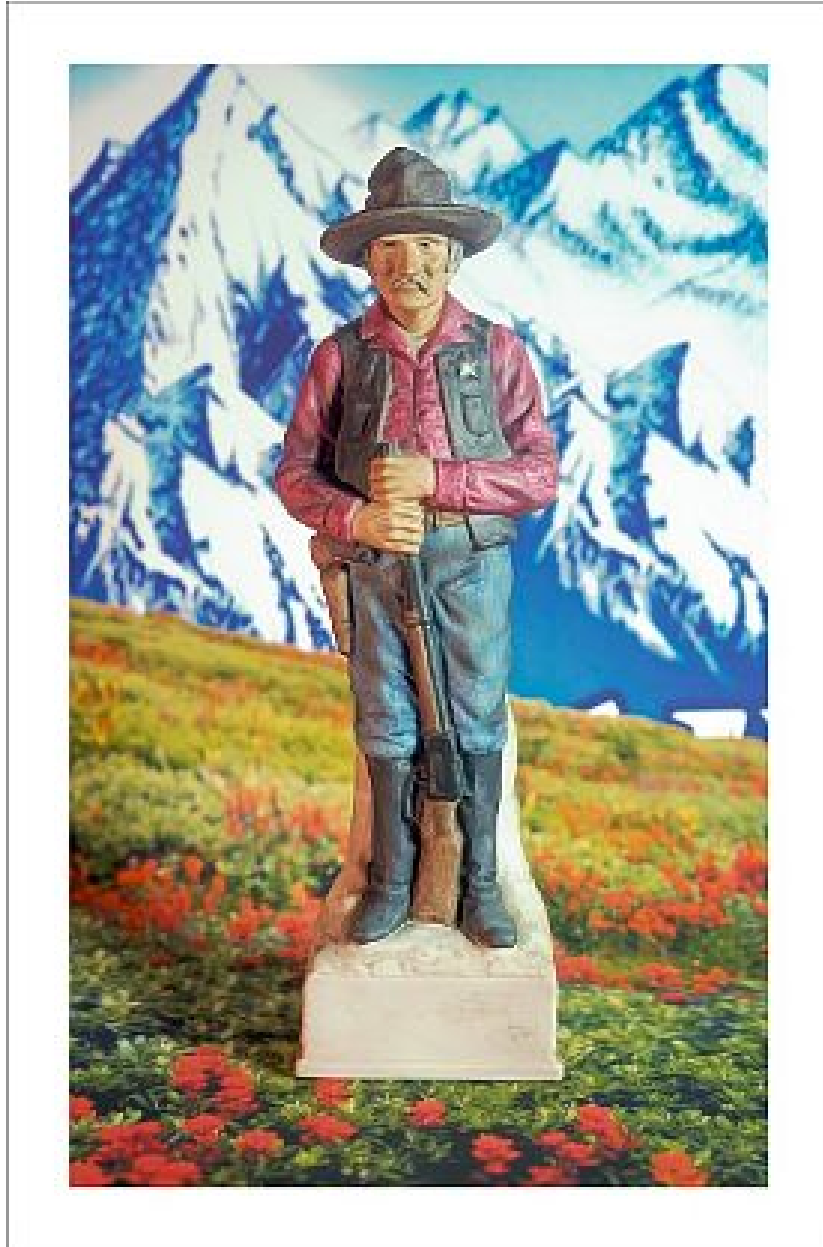

# ROBISCHON

GARY EMRICH, *SHERIFF WITH ICE MOUNTAIN  
SPRING WATER "Firewater" Ed. 5*  
pigment print, 22 x 36 in. (55.9 x 91.4 cm)  
GE165