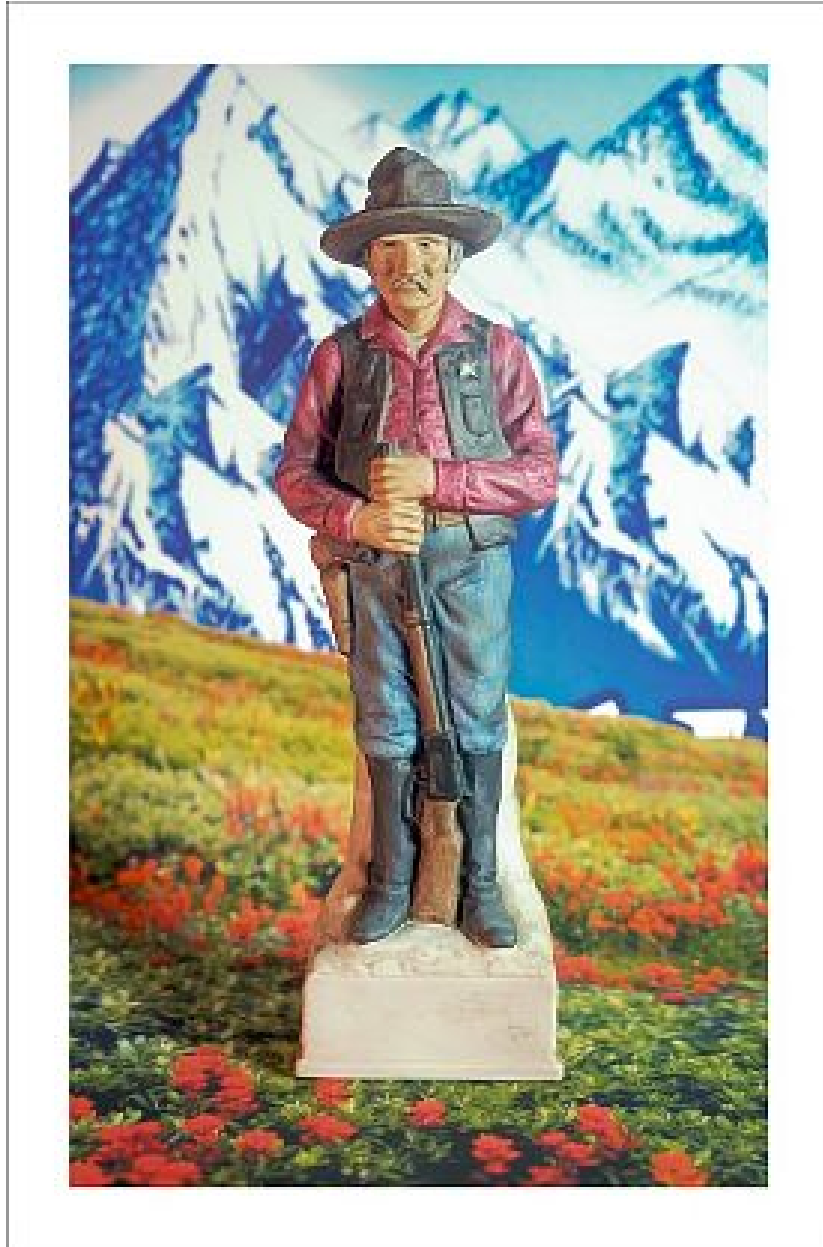

ROBISCHON

GARY EMRICH, *SHERIFF WITH ICE MOUNTAIN
SPRING WATER "Firewater" Ed. 5*
pigment print, 22 x 36 in. (55.9 x 91.4 cm)
GE165