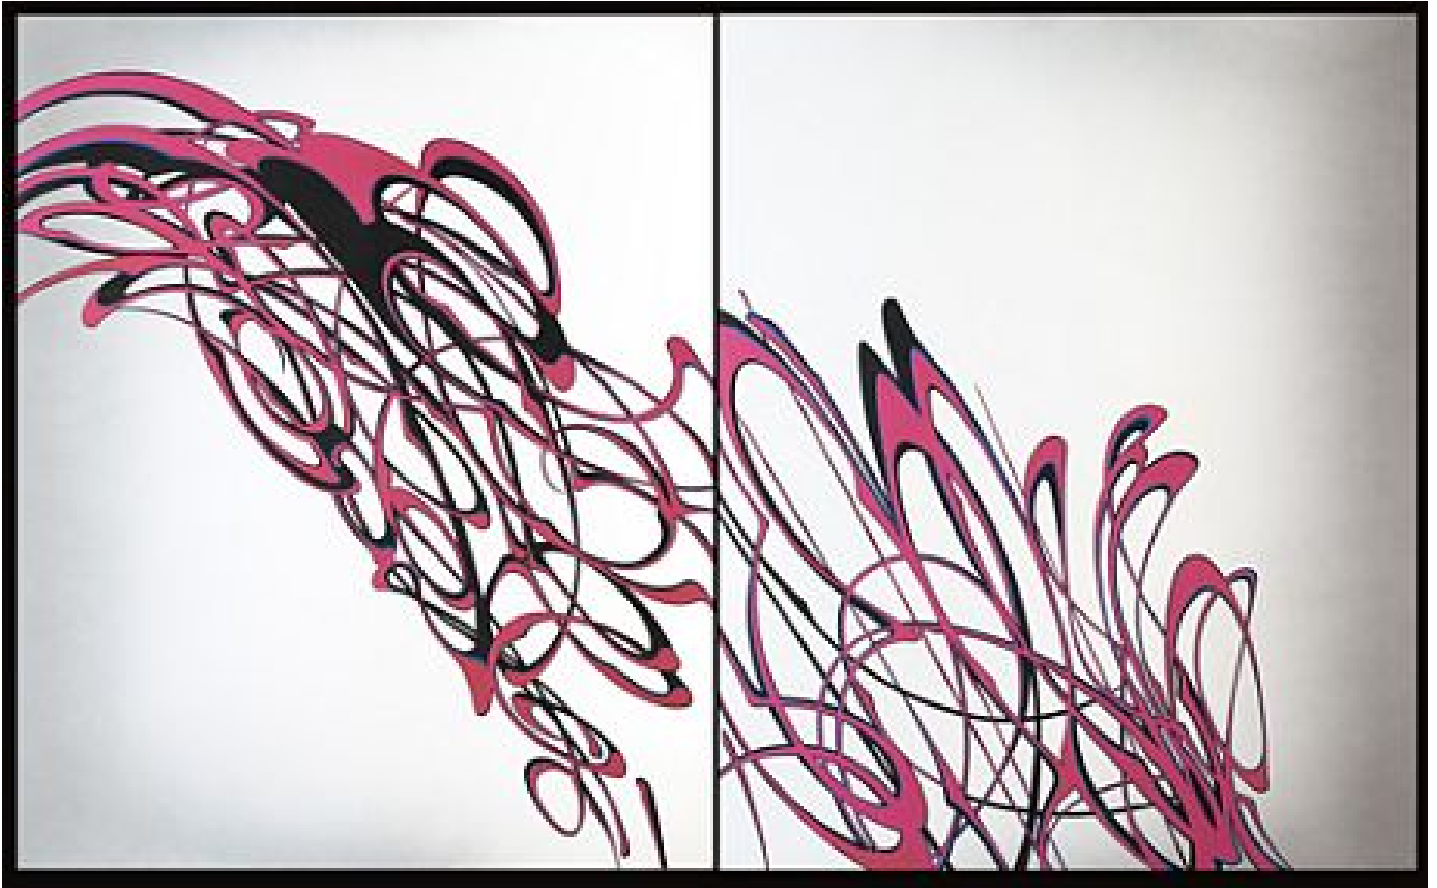

ROBISCHON

LISA STEFANELLI, *BEEBALEEN*
automotive paint and enamel on panel, 71 x 116 in. (180.3 x 294.6 cm)
LST010