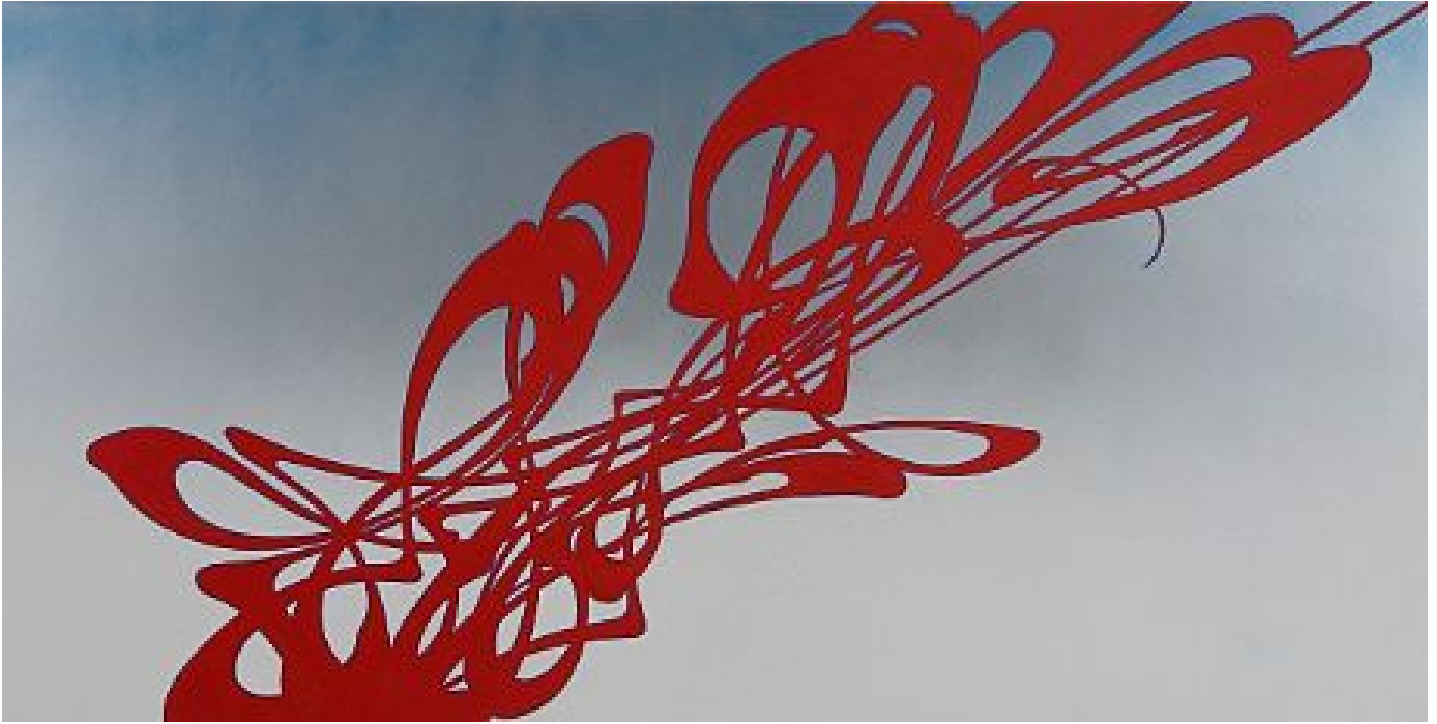

ROBISCHON

LISA STEFANELLI, *LOVE MADNESS 01*
automotive paint and enamel on panel, 24 x 48 in. (61 x 121.9 cm)
LST000