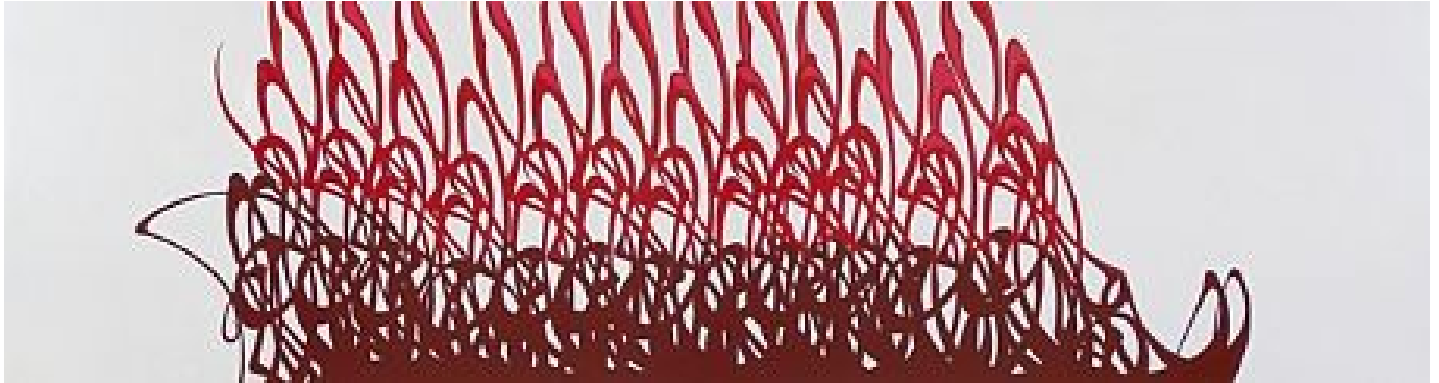

ROBISCHON

LISA STEFANELLI, *RED HORIZON 02*
automotive paint and enamel on panel, 26 x 96 in. (66 x 243.8 cm)
LST003