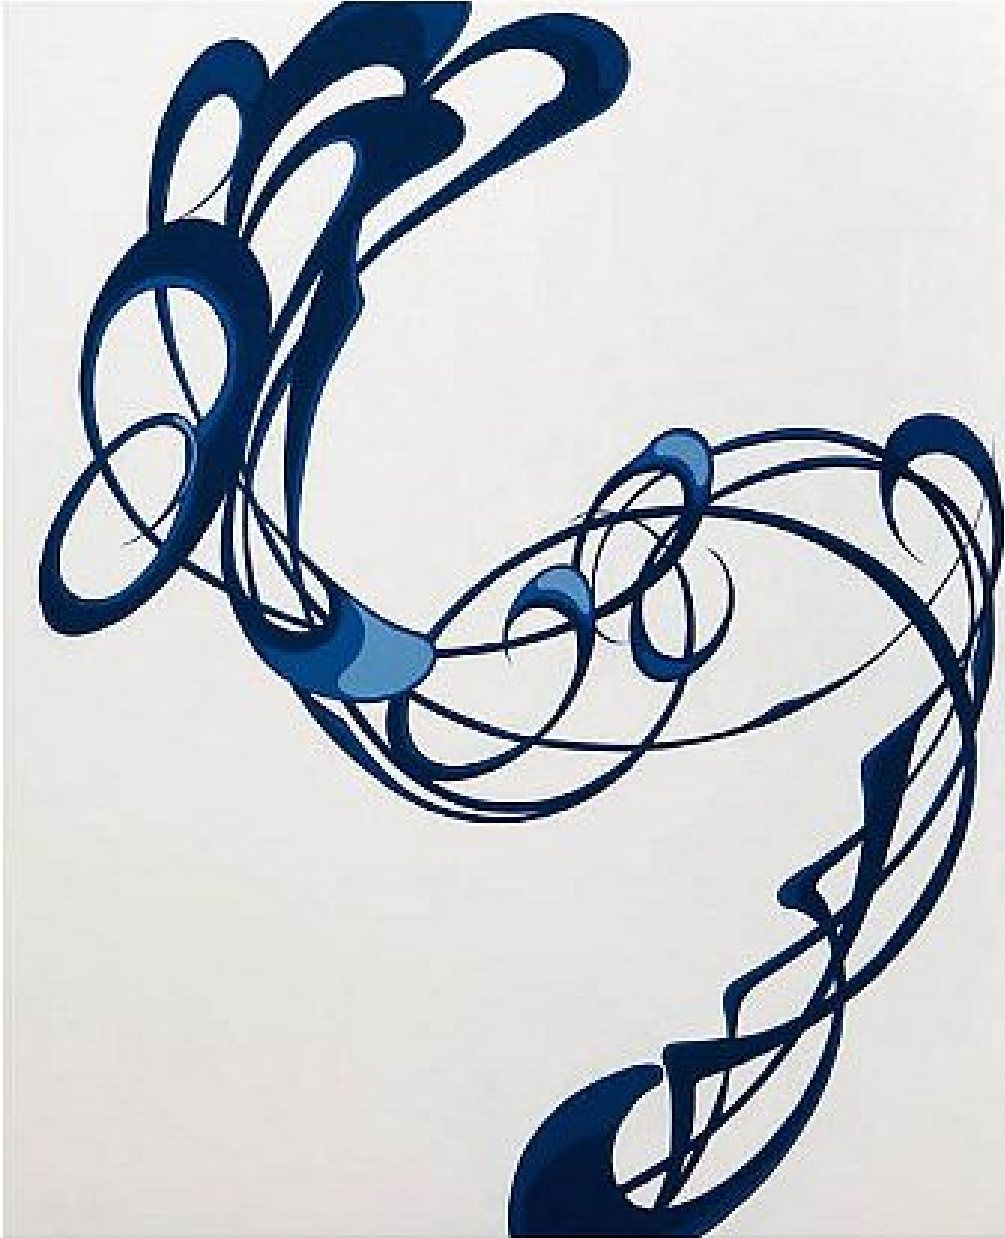

# ROBISCHON

LISA STEFANELLI, *TISSY FIT*  
automotive paint and enamel on panel, 36 x 30 in. (91.4 x 76.2 cm)  
LST004