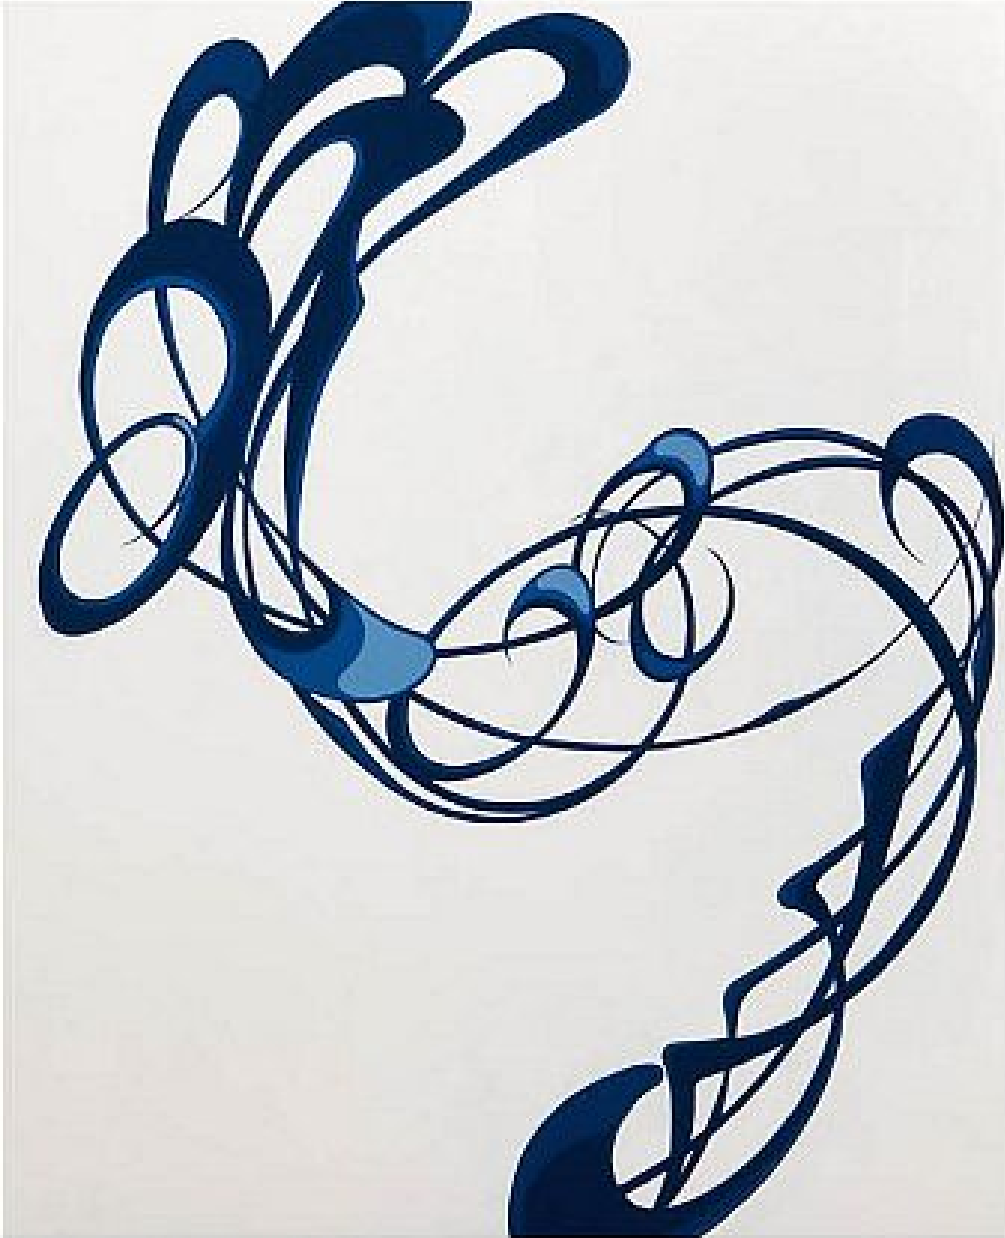

ROBISCHON

LISA STEFANELLI, *TISSY FIT*
automotive paint and enamel on panel, 36 x 30 in. (91.4 x 76.2 cm)
LST004