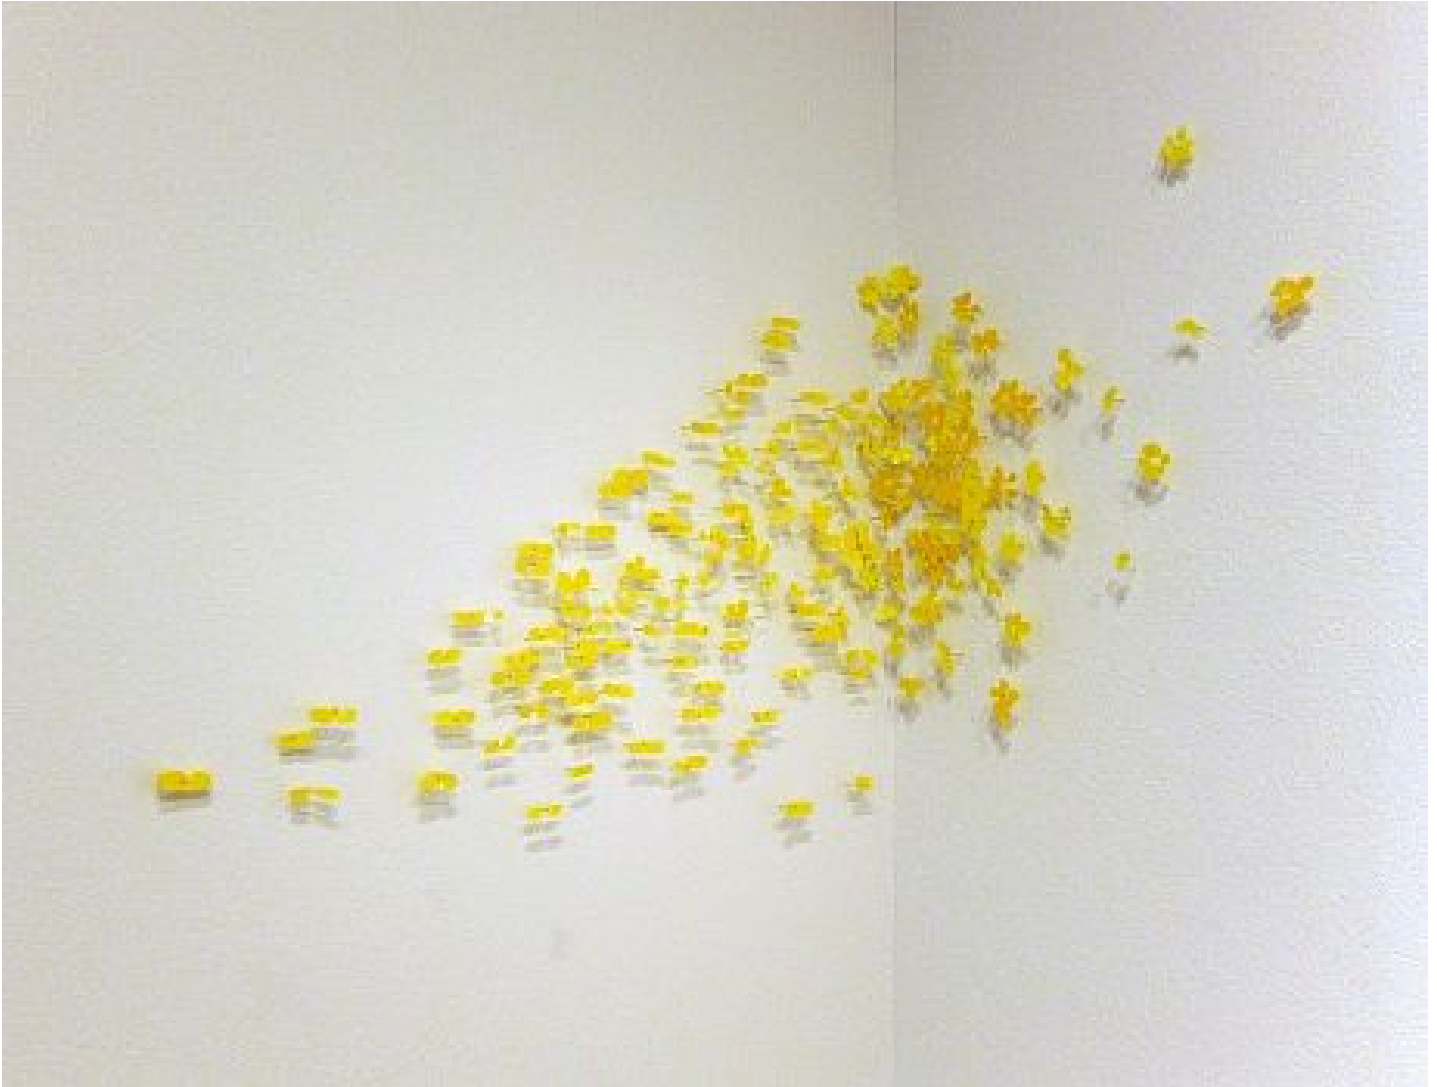

ROBISCHON

KATY STONE, *DASH-BLOOM*
acrylic on Duralar, 35 x 82 x 1 3/4 in. (88.9 x 208.3 x 4.5 cm)
STO052