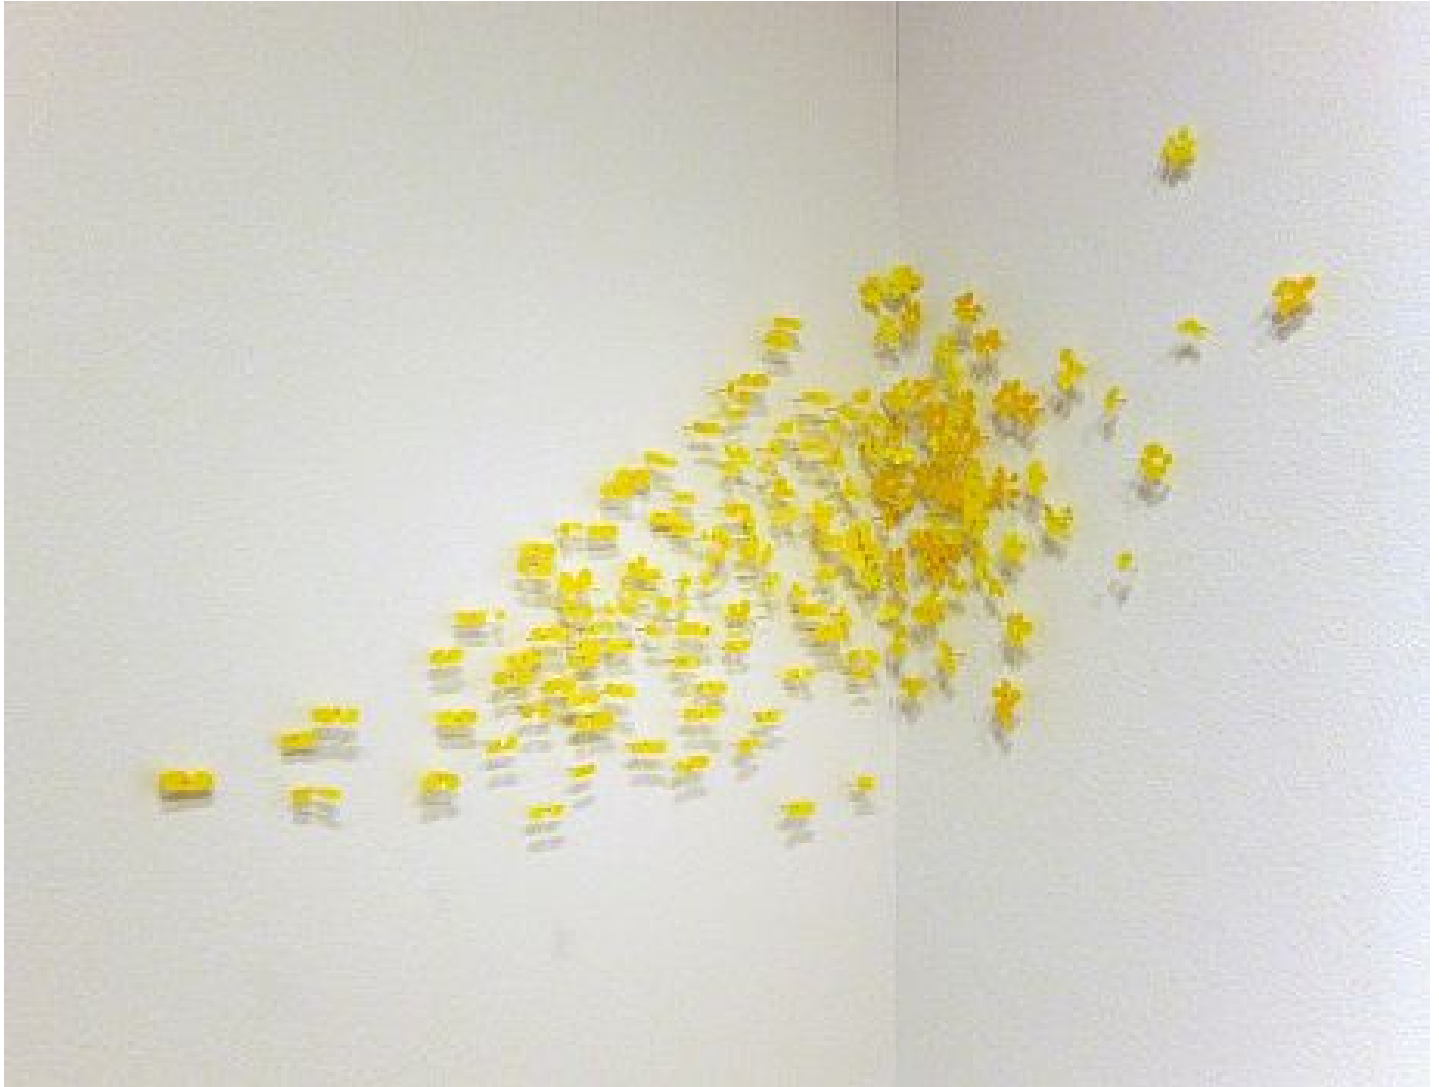

ROBISCHON

KATY STONE, *DASH-BLOOM*
acrylic on Duralar, 35 x 82 x 1 3/4 in. (88.9 x 208.3 x 4.5 cm)
STO052