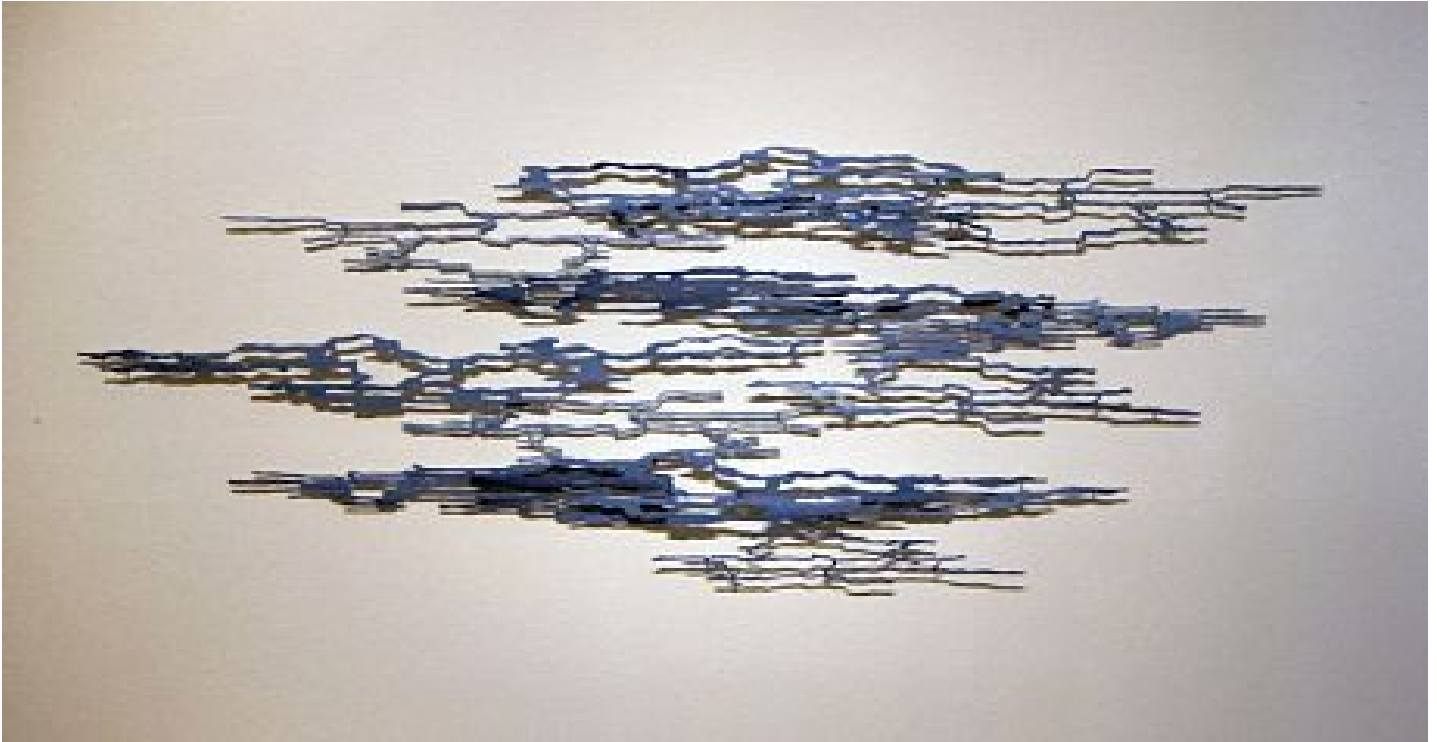

# ROBISCHON

KATY STONE, *SKYLINES 2*  
oil on aluminum, 36 x 117 x 1 1/2 in. (91.4 x 297.2 x 3.8 cm)  
STO027