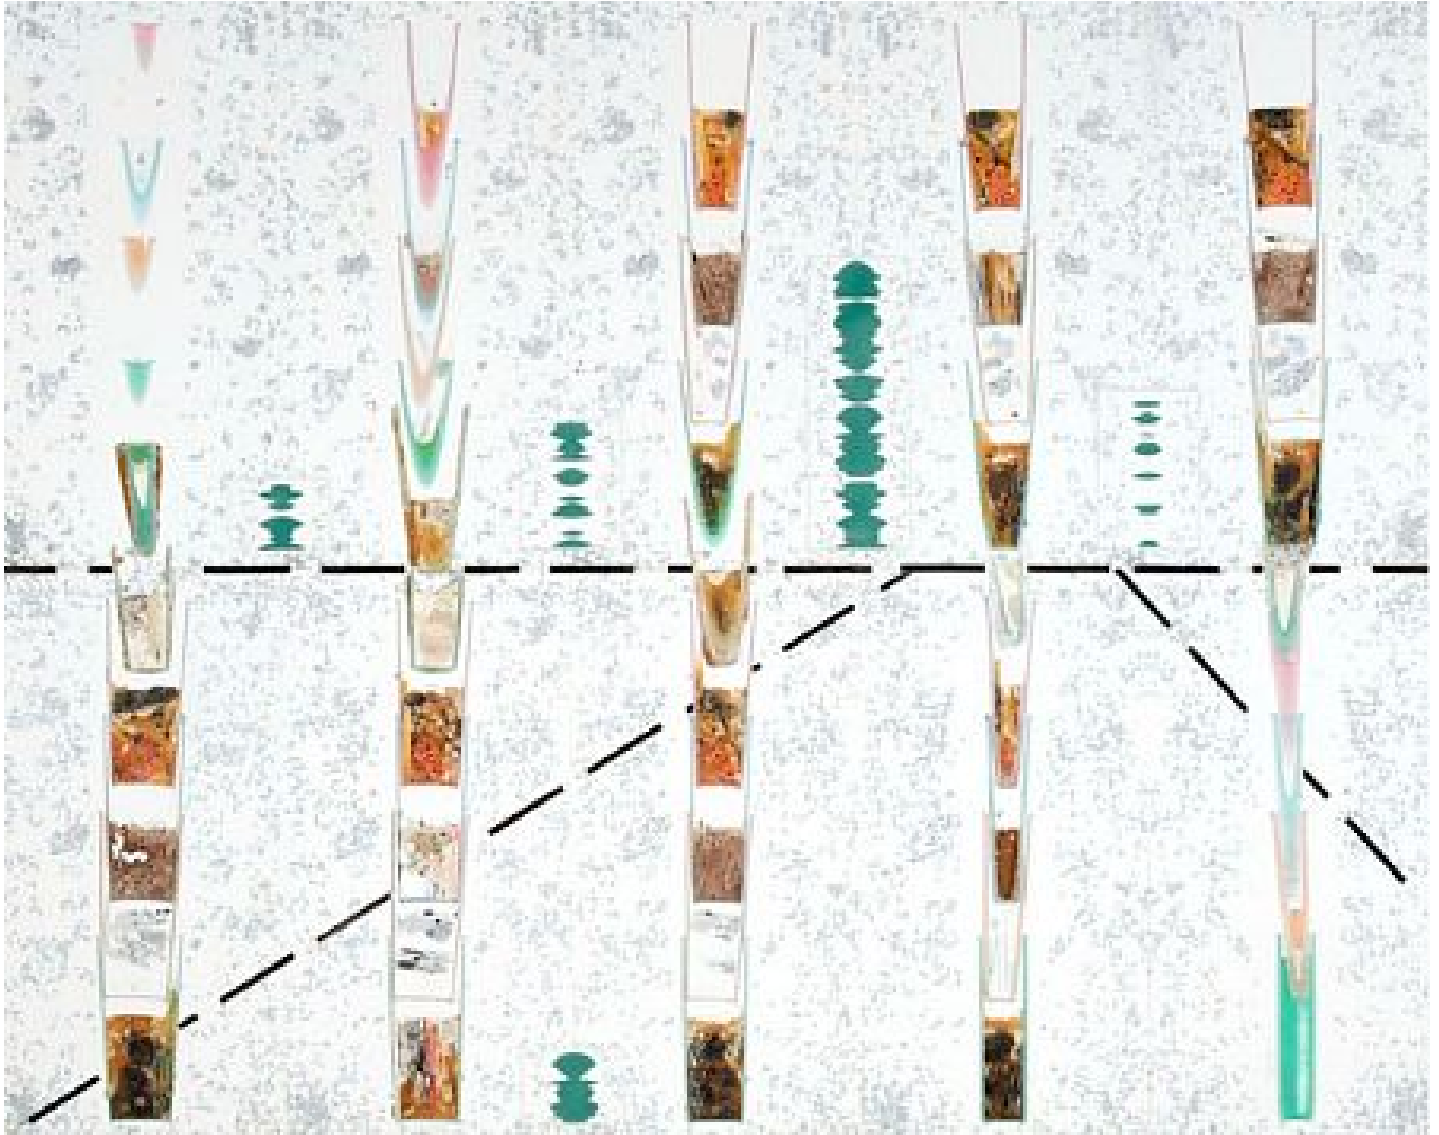

# ROBISCHON

TERRY MAKER, *THIRST*  
mixed media, 39 1/2 x 49 1/2 x 2 in. (100.3 x 125.7 x 5.1 cm)  
TM101