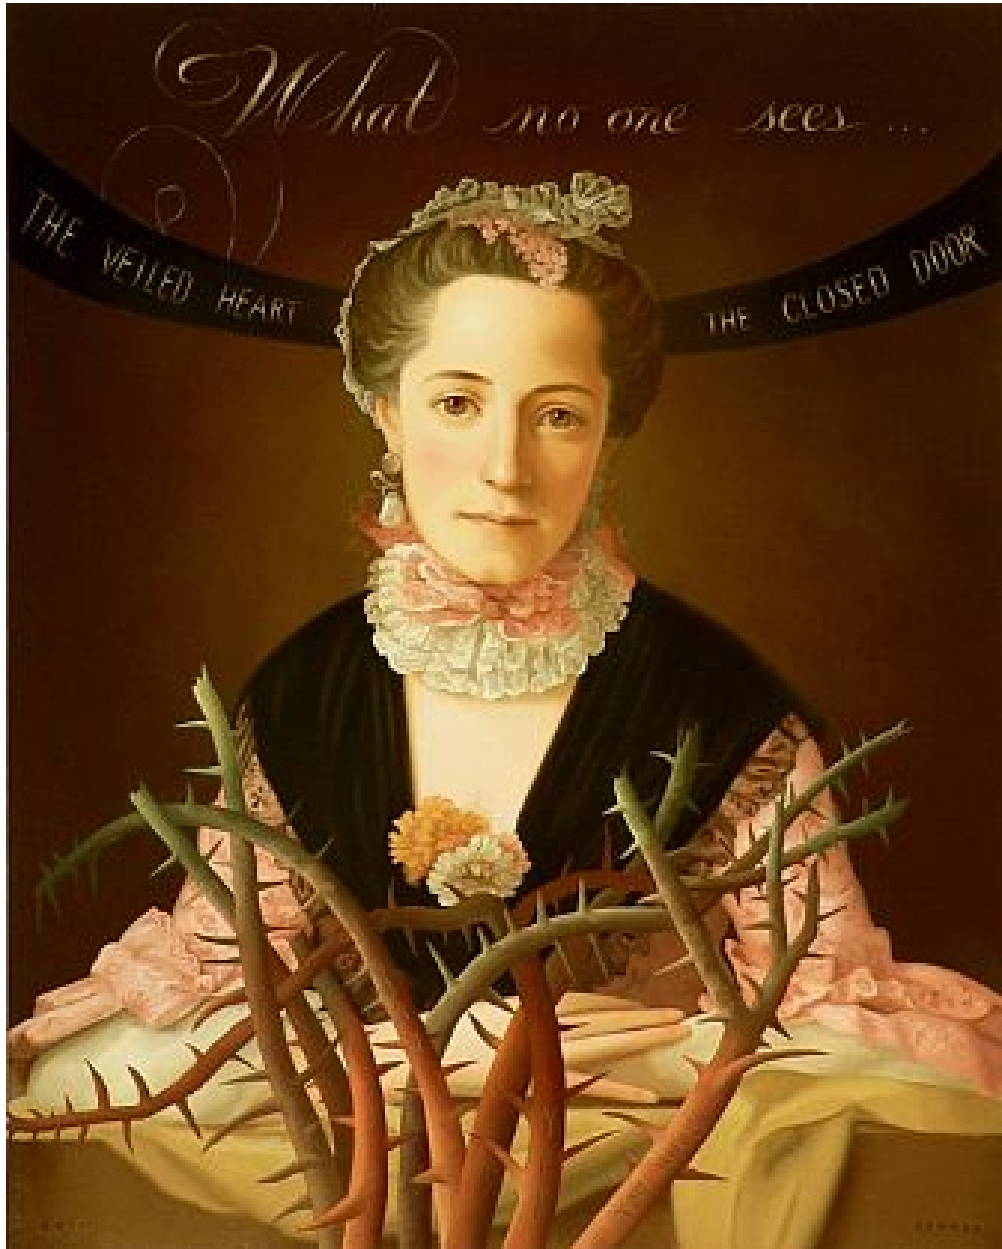

ROBISCHON

WES HEMPEL, *WHAT NO ONE SEES*
oil on canvas, 30 x 24 in. (76.2 x 61 cm)
WH133