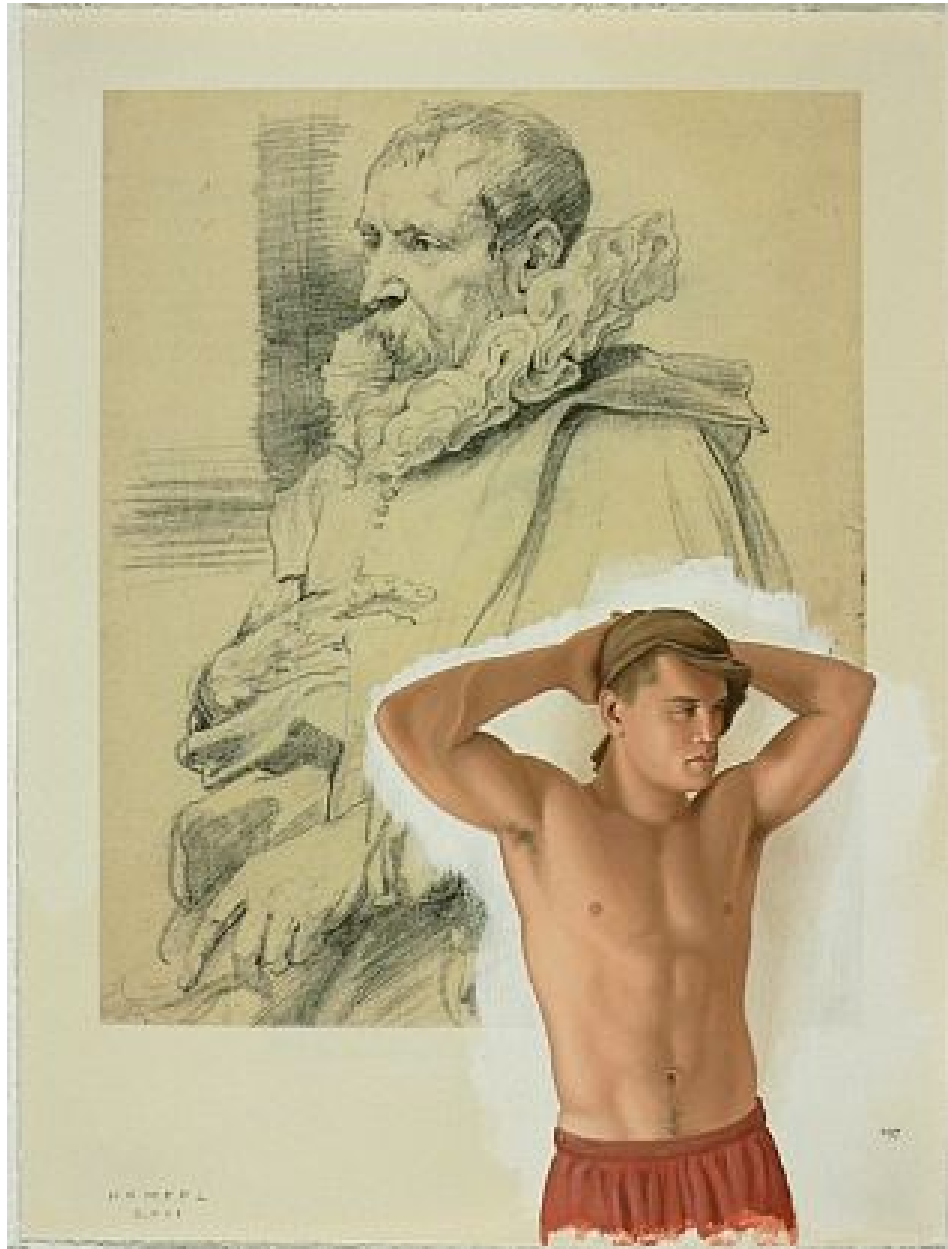

ROBISCHON

WES HEMPEL, *VAN DYCK SERIES, PAGE 197*
oil on paper, 12 3/4 x 9 1/2 in. (32.4 x 24.1 cm)
WH146