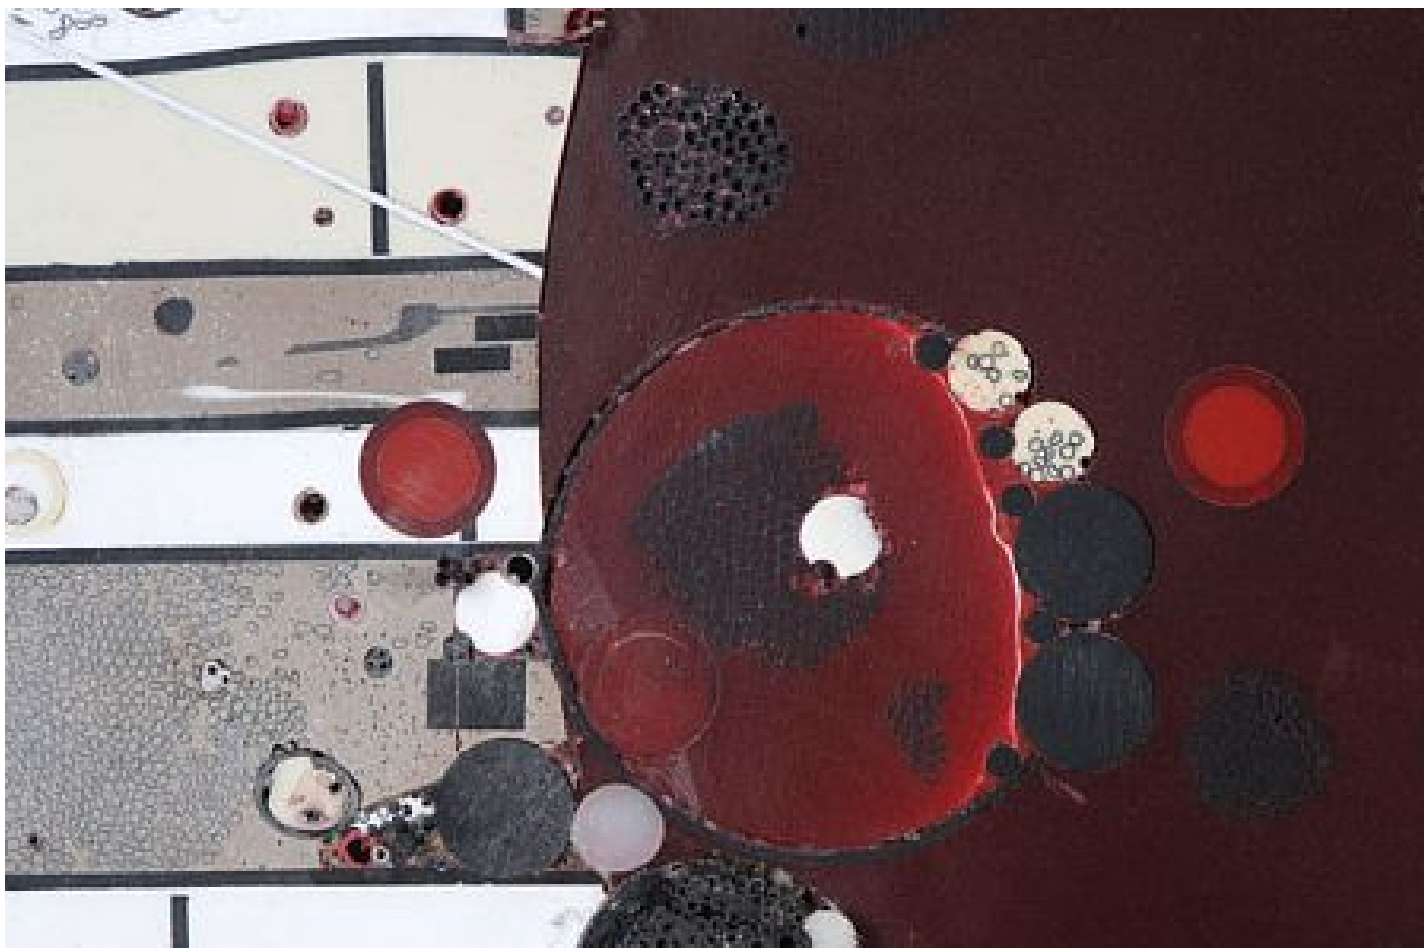

ROBISCHON

TERRY MAKER, *WATER TO WINE DETAIL*
TM083