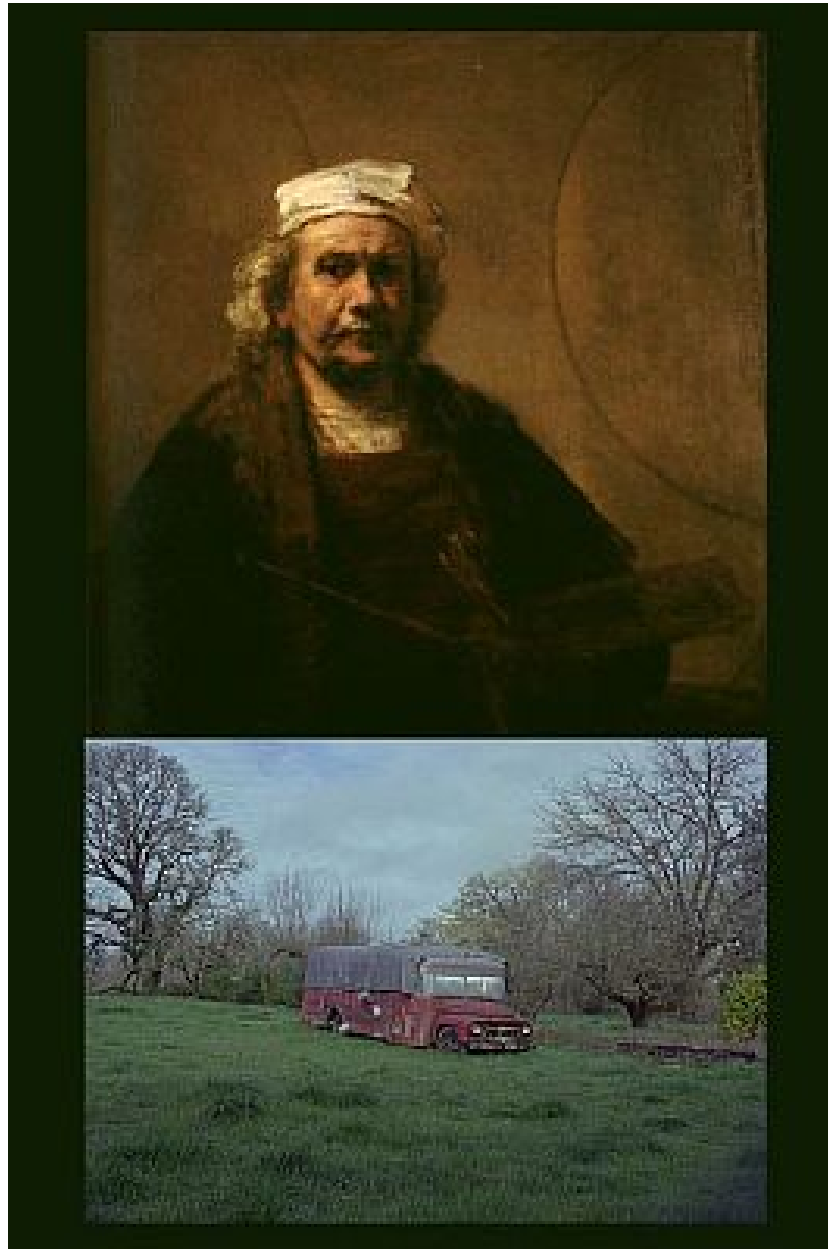

# ROBISCHON

KEN IWAMASA, *Rembrandt, Self-Portrait/Covered  
Bus, Corvallis, Oregon*  
digital print, 41 1/2 x 25 in. (105.4 x 63.5 cm)  
IWA011