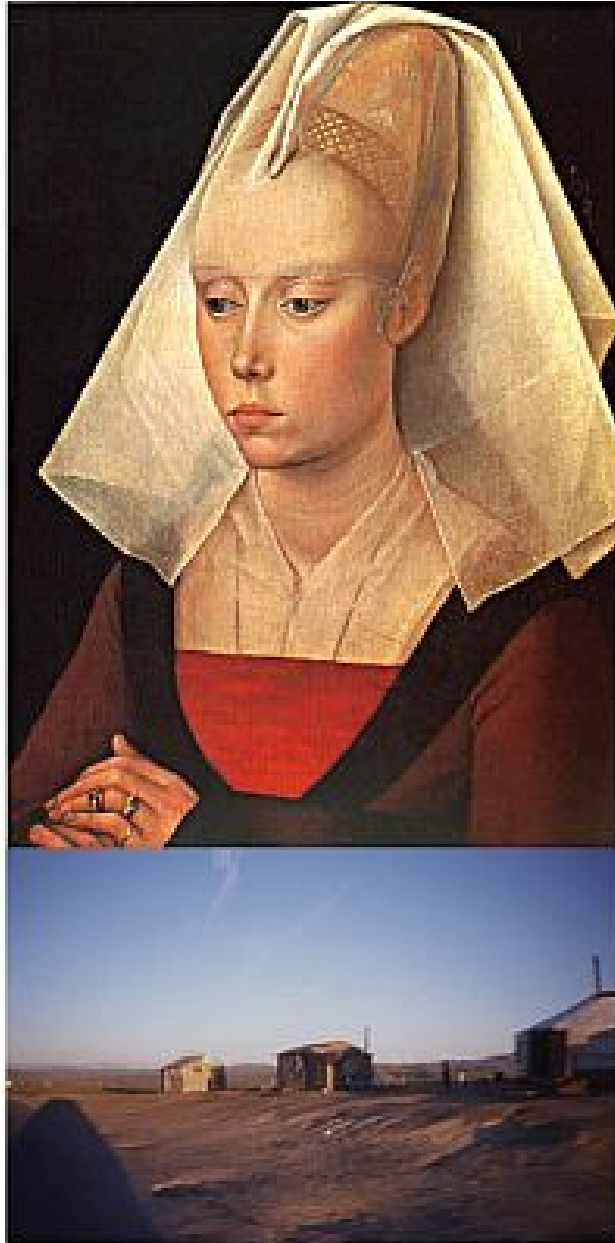

ROBISCHON

KEN IWAMASA, *Van Der Wyden, Portrait of a Lady/Mongolian Road Side Blurred, Northwest Central Highlands, Mongolia*
digital print, 47 x 25 in. (119.4 x 63.5 cm)
IWA005