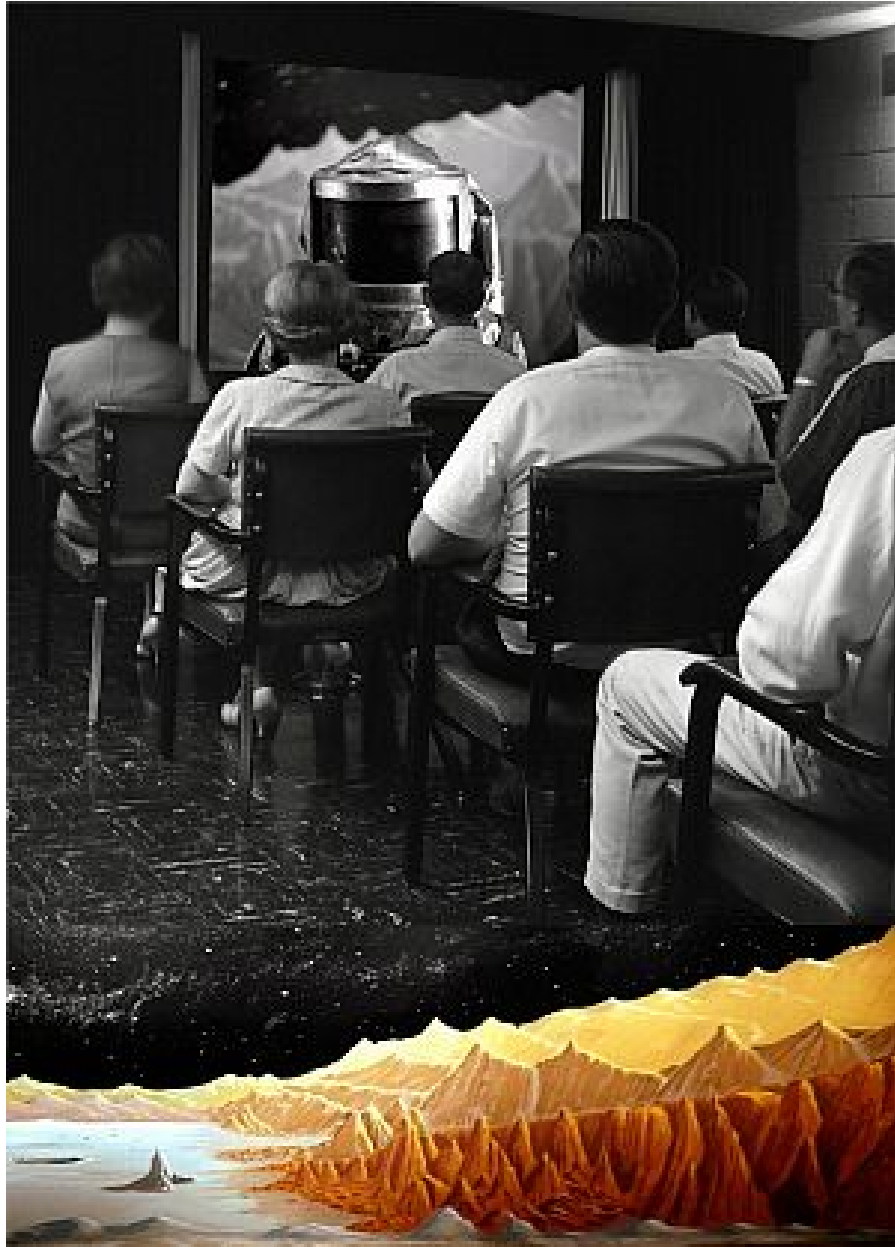

ROBISCHON

GARY EMRICH, *BARBRE MARIETTA: MARS*
SCREENING

pigment print, 41 x 29 in. (104.1 x 73.7 cm)

GE174