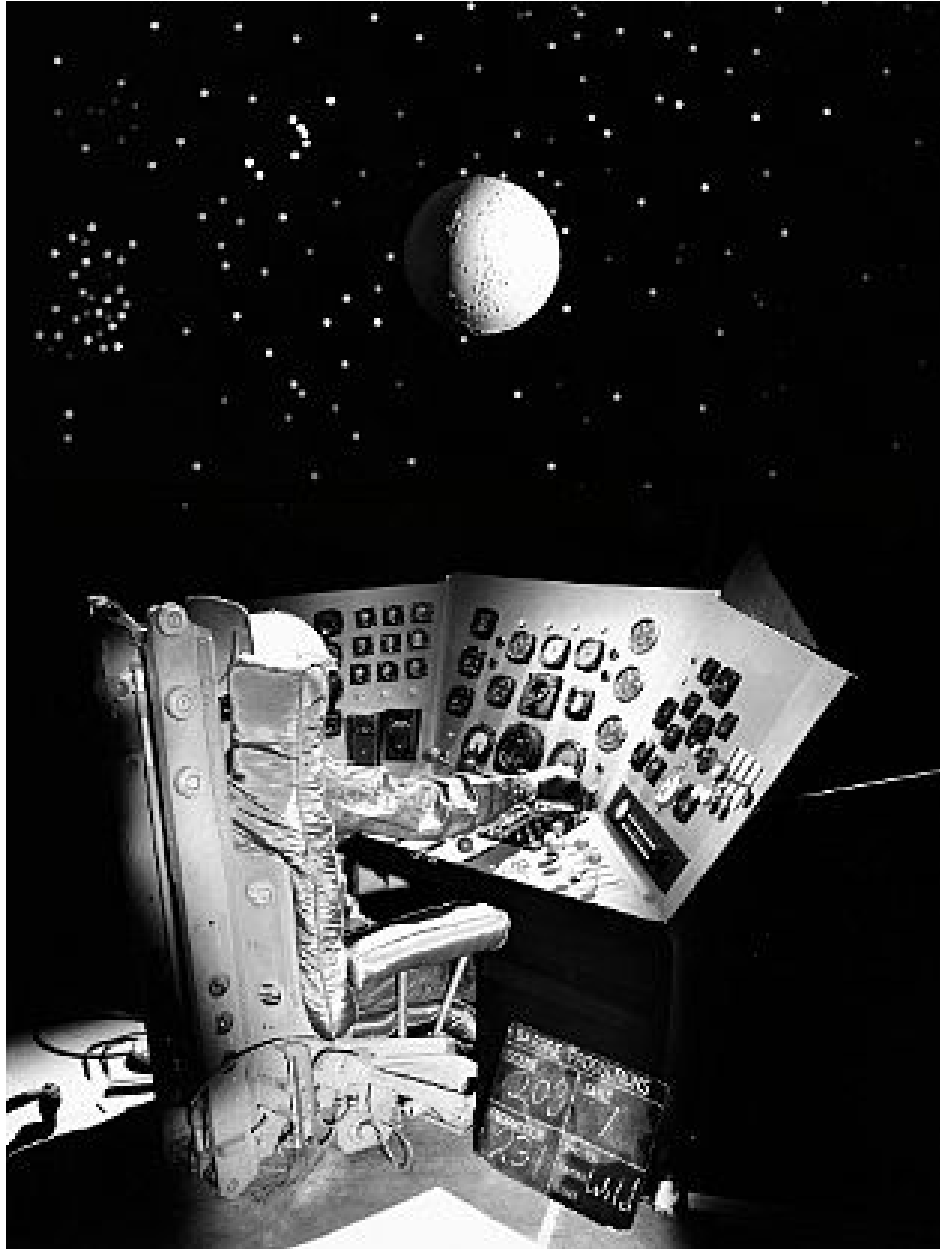

ROBISCHON

GARY EMRICH, *BARBRE MARIETTA: MOON MISSION*
pigment print, 41 x 29 in. (104.1 x 73.7 cm)
GE173