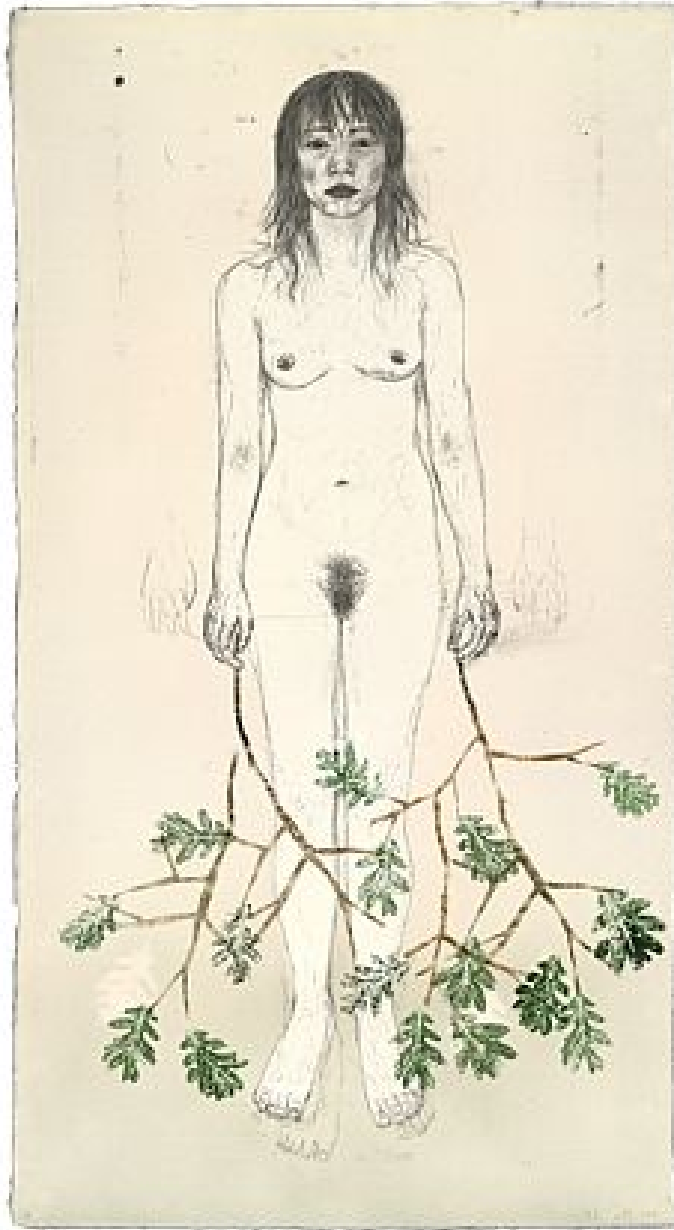

ROBISCHON

KIKI SMITH, *UNTITLED K / 11*
lithograph with hand coloring, 78 x 43 in.
(198.1 x 109.2 cm)
KSM000