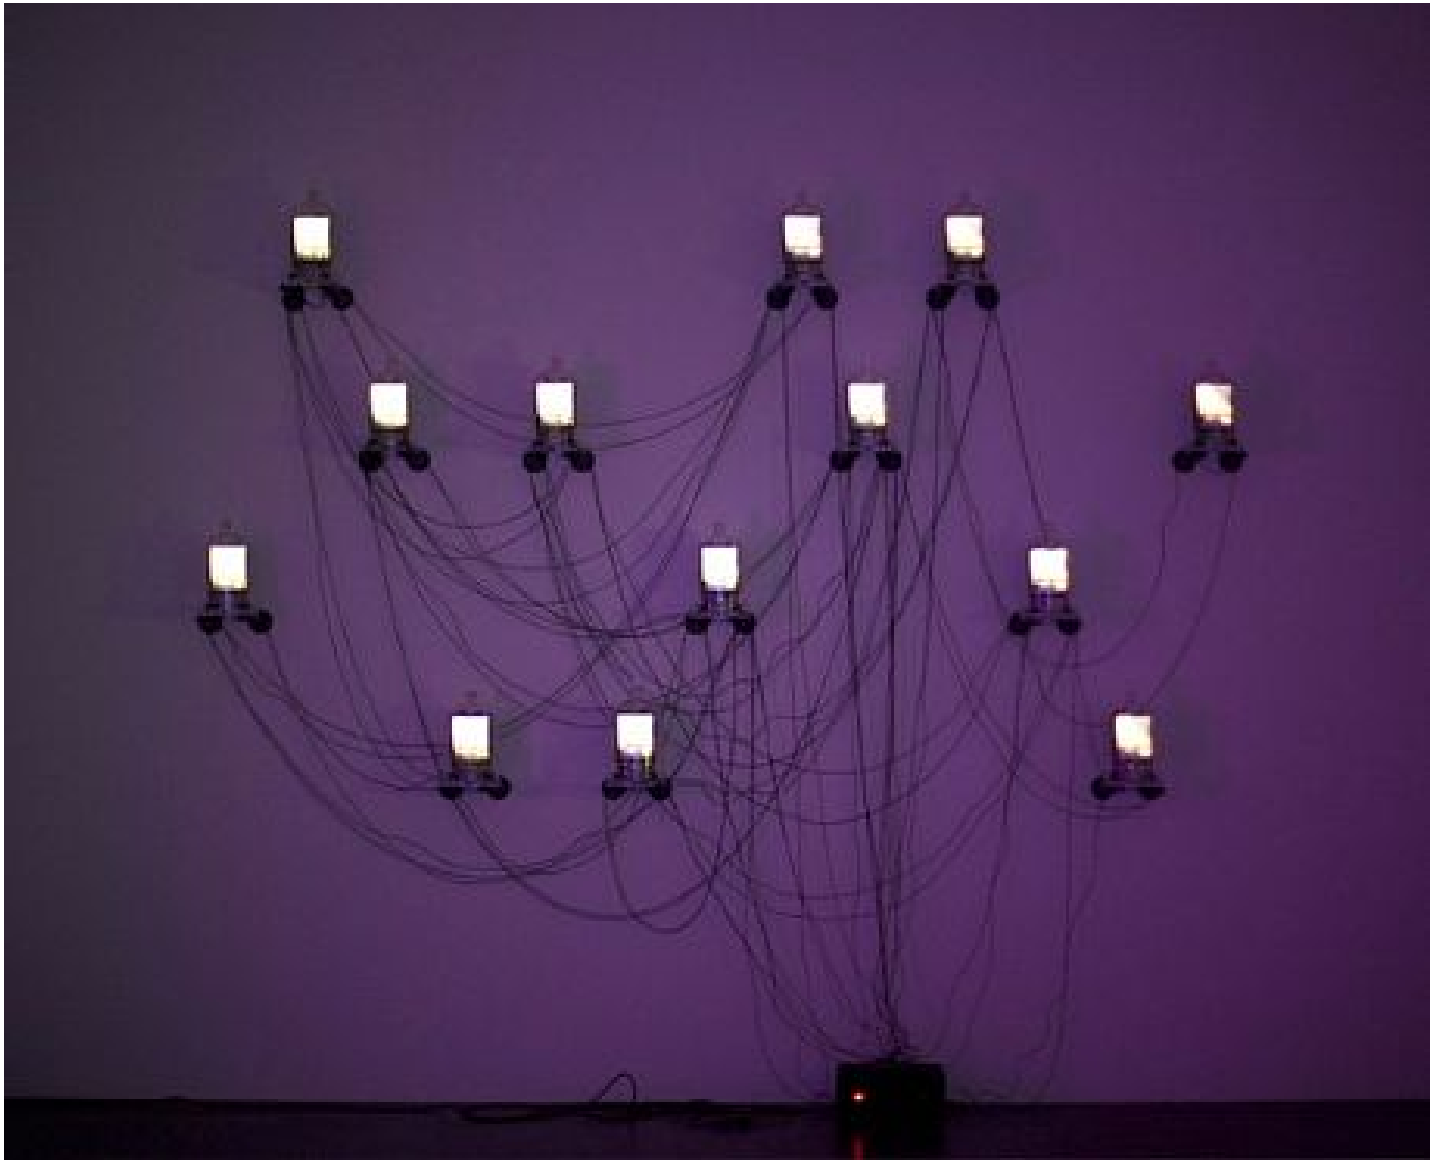

# ROBISCHON

DAVID ZIMMER, *CHORUS*  
LCD video constructions, 156 x 240 x 9 in. (396.2 x 609.6 x 22.9 cm)  
ZIM002