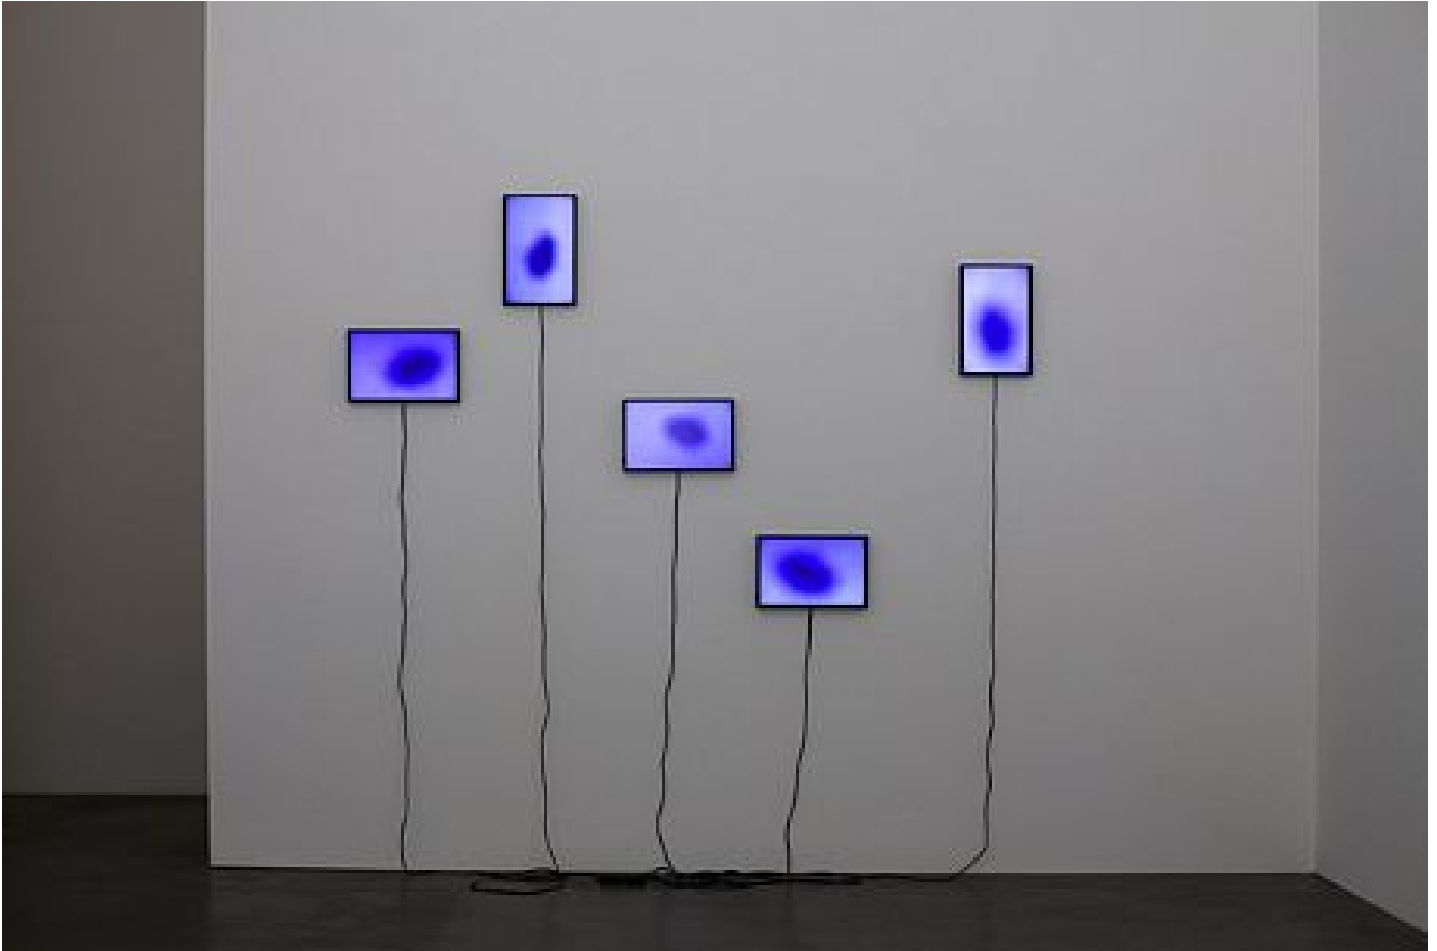

ROBISCHON

DAVID ZIMMER, *SPLEEN*
video construction, 156 x 96 x 4 in. (396.2 x 243.8 x 10.2 cm)
ZIM003