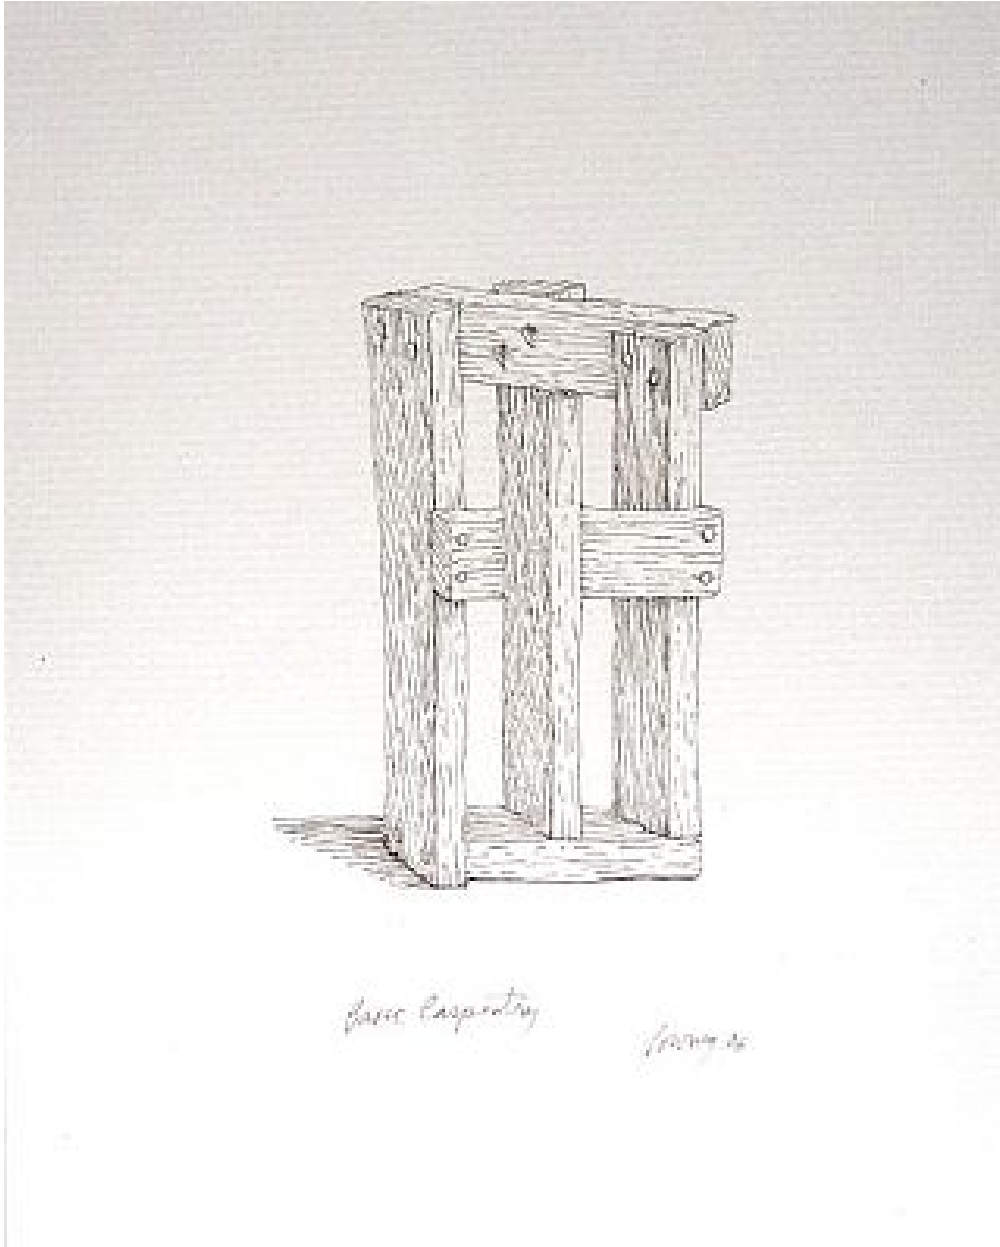

ROBISCHON

BRUCE LOWNEY, *BASIC CAPTIVITY*
pen and ink, 8 x 10 in. (20.3 x 25.4 cm)
BSL012