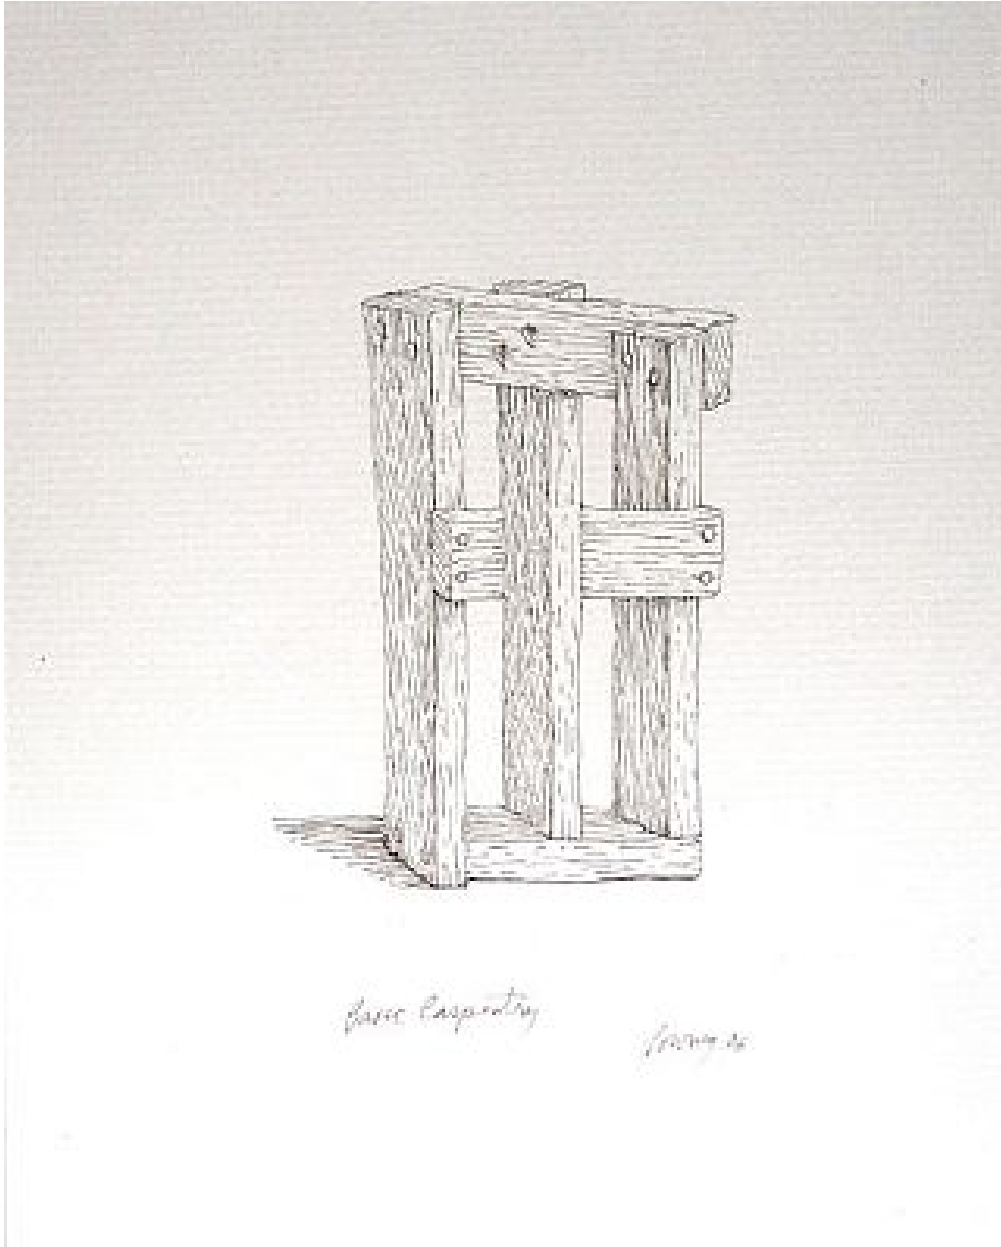

ROBISCHON

BRUCE LOWNEY, *BASIC CAPTIVITY*
pen and ink, 8 x 10 in. (20.3 x 25.4 cm)
BSL012