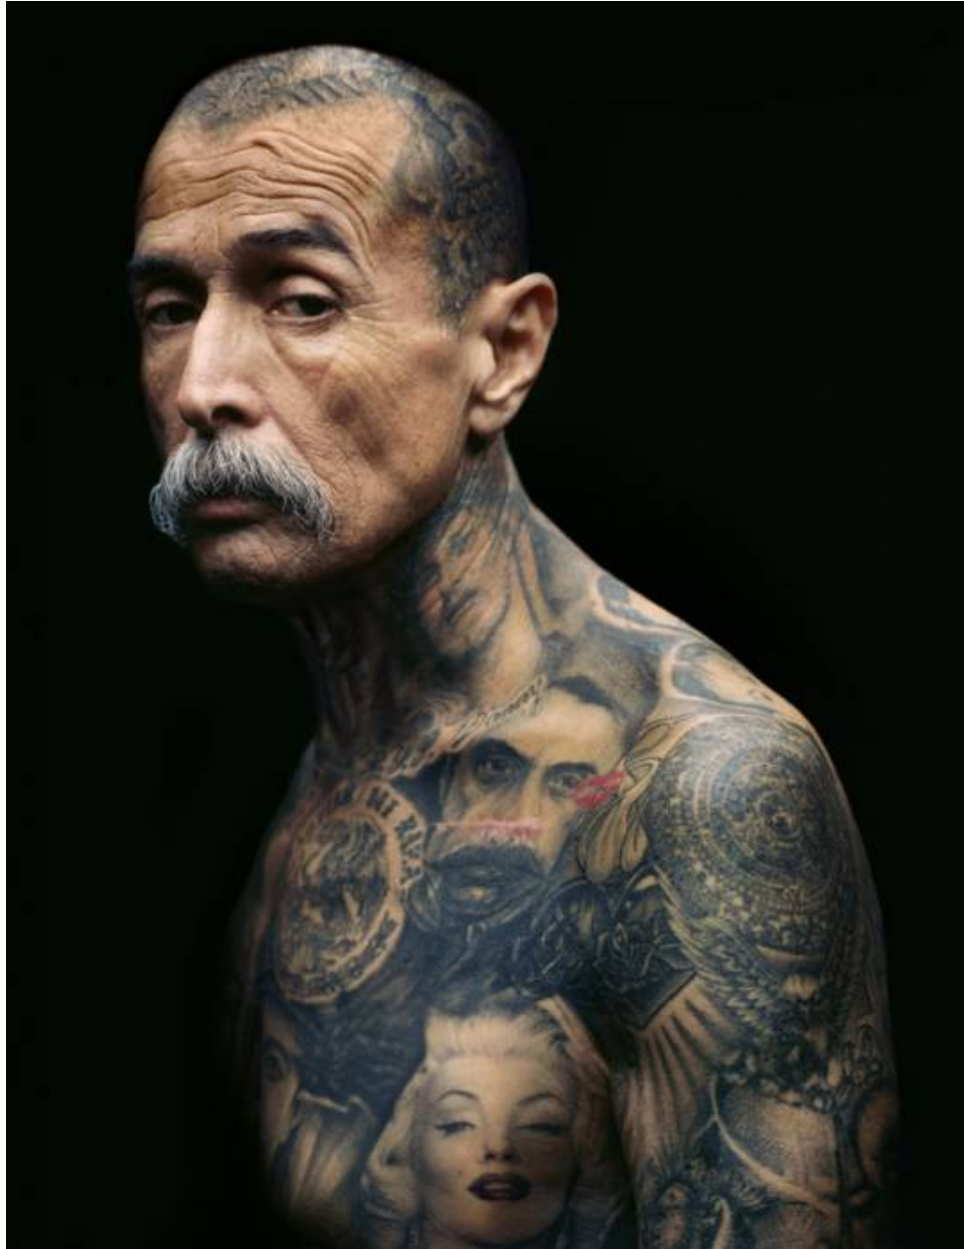

ROBISCHON

ERIC SCHWARTZ, *CHUCO, WARRIOR 1/3*
pigment print on canvas on DiBond aluminum, 52 x 40 in. (132.1
x 101.6 cm)
ESCH018