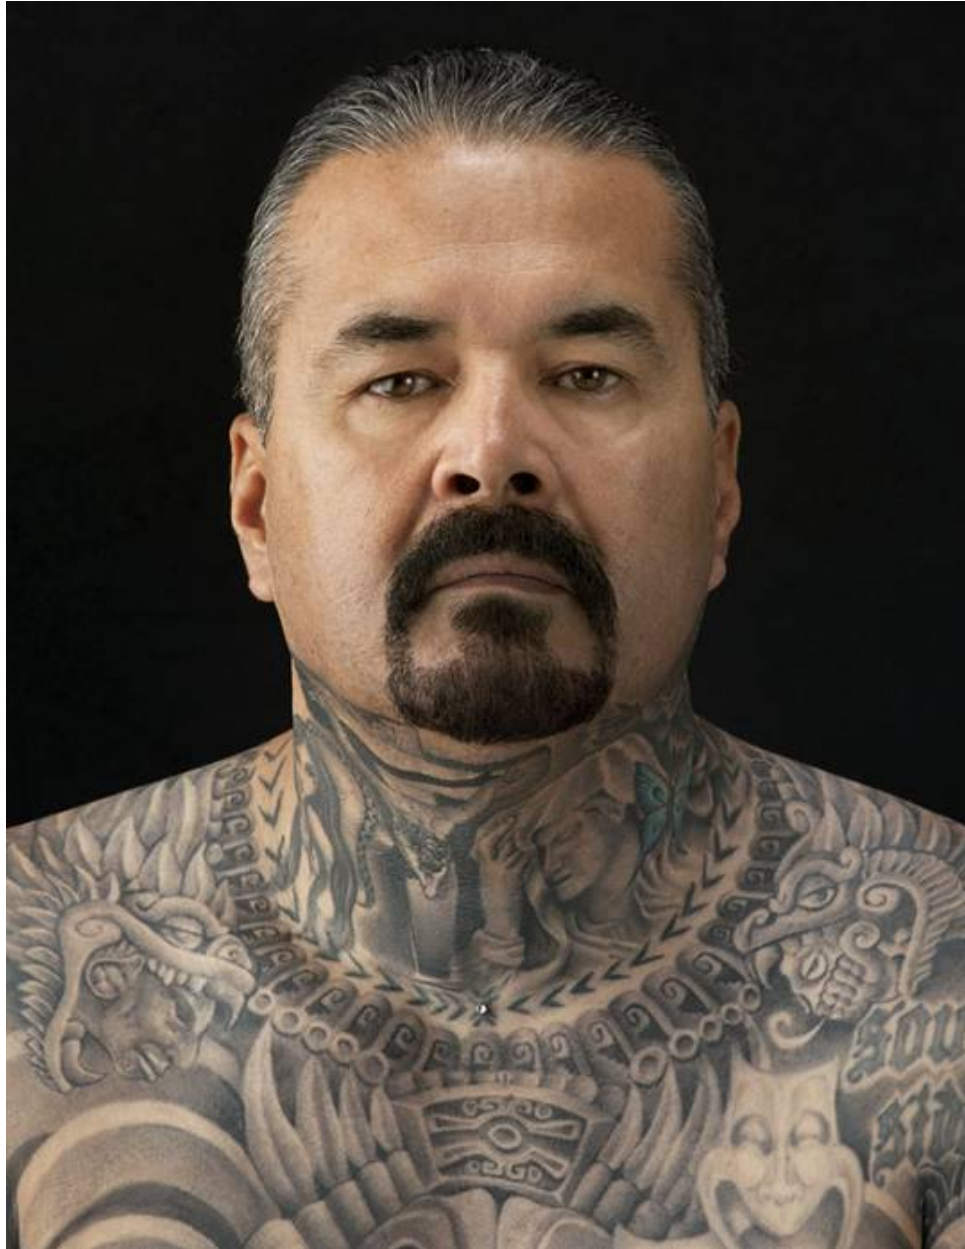

ROBISCHON

ERIC SCHWARTZ, *DAVID OROPEZA, WHITTIER, CA 1/3*
pigment print on canvas on DiBond aluminum, 52 x 40 in. (132.1
x 101.6 cm)
ESCH017