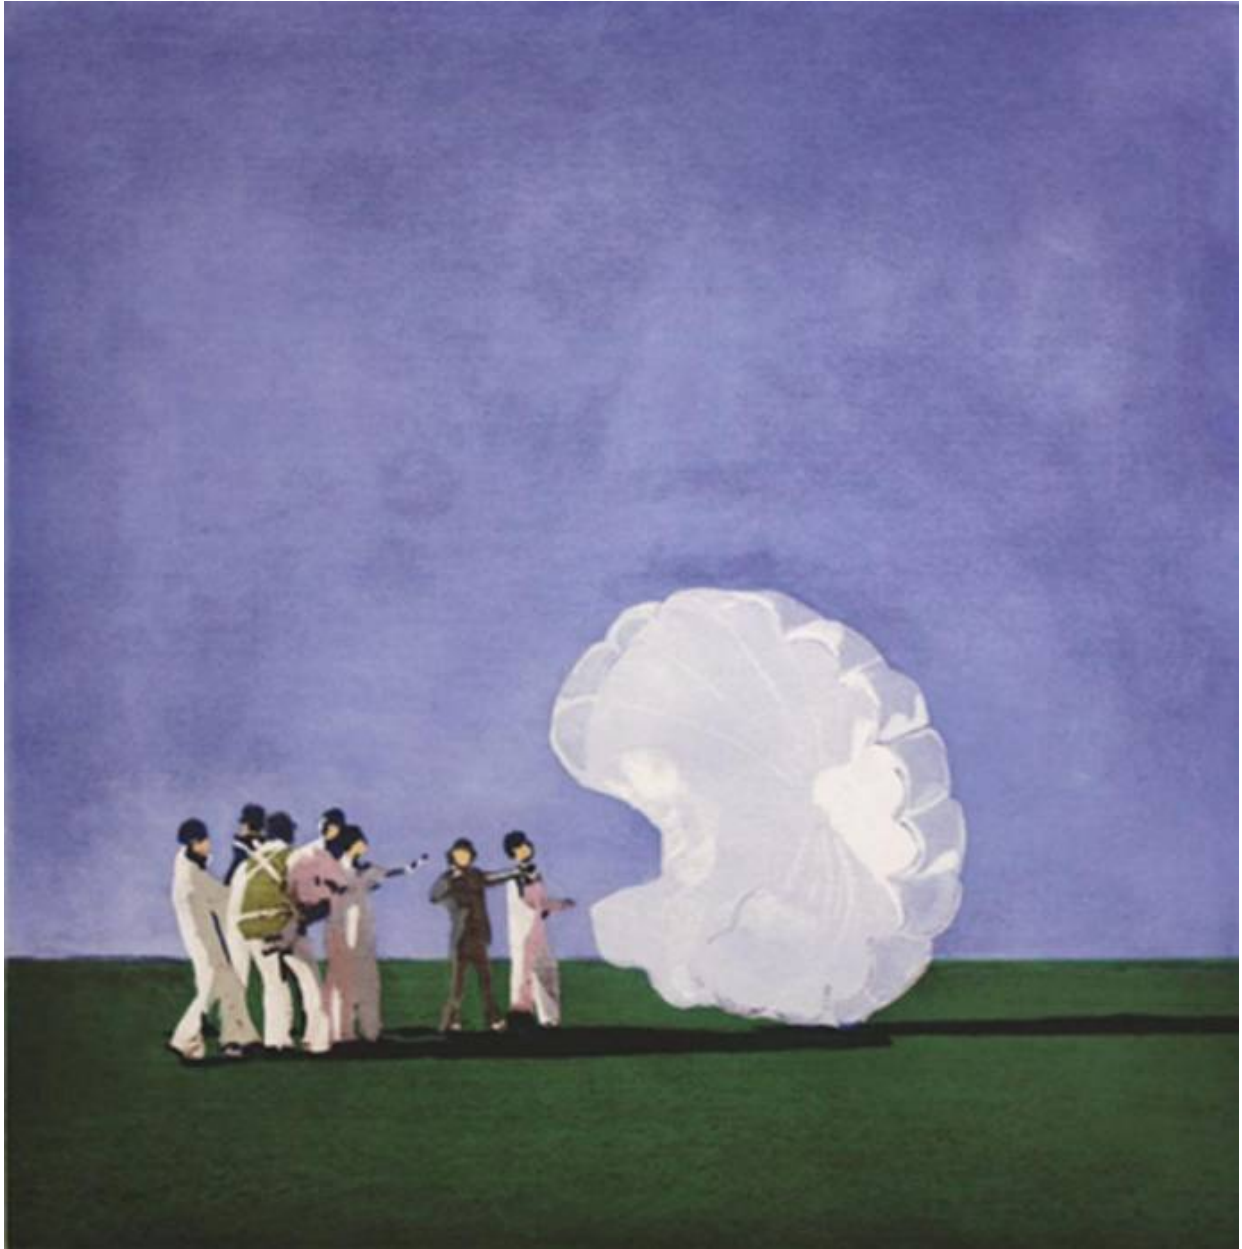

# ROBISCHON

ISCA GREENFIELD-SANDERS, *PARACHUTE CLASS HP2 Ed. 50*  
direct to plate photogravure and aquatint, 31 1/2 x 30 1/2 in. (80 x 77.5 cm)  
GRS003