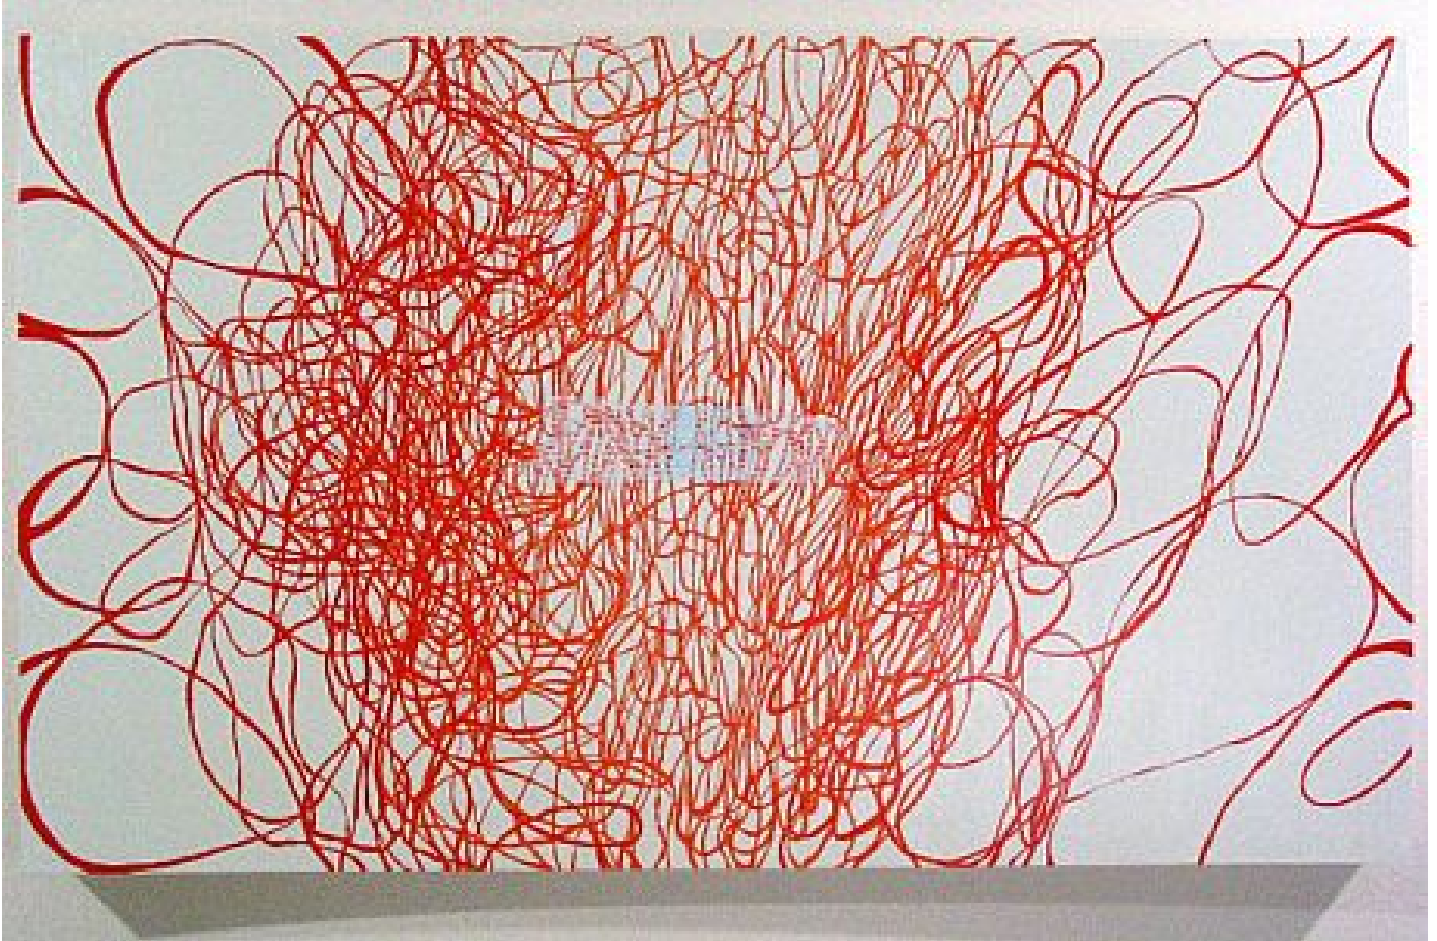

# ROBISCHON

CREIGHTON MICHAEL, *IMPACT 107*  
oil on panel, 36 x 60 x 2 in. (91.4 x 152.4 x 5.1 cm)  
CM066