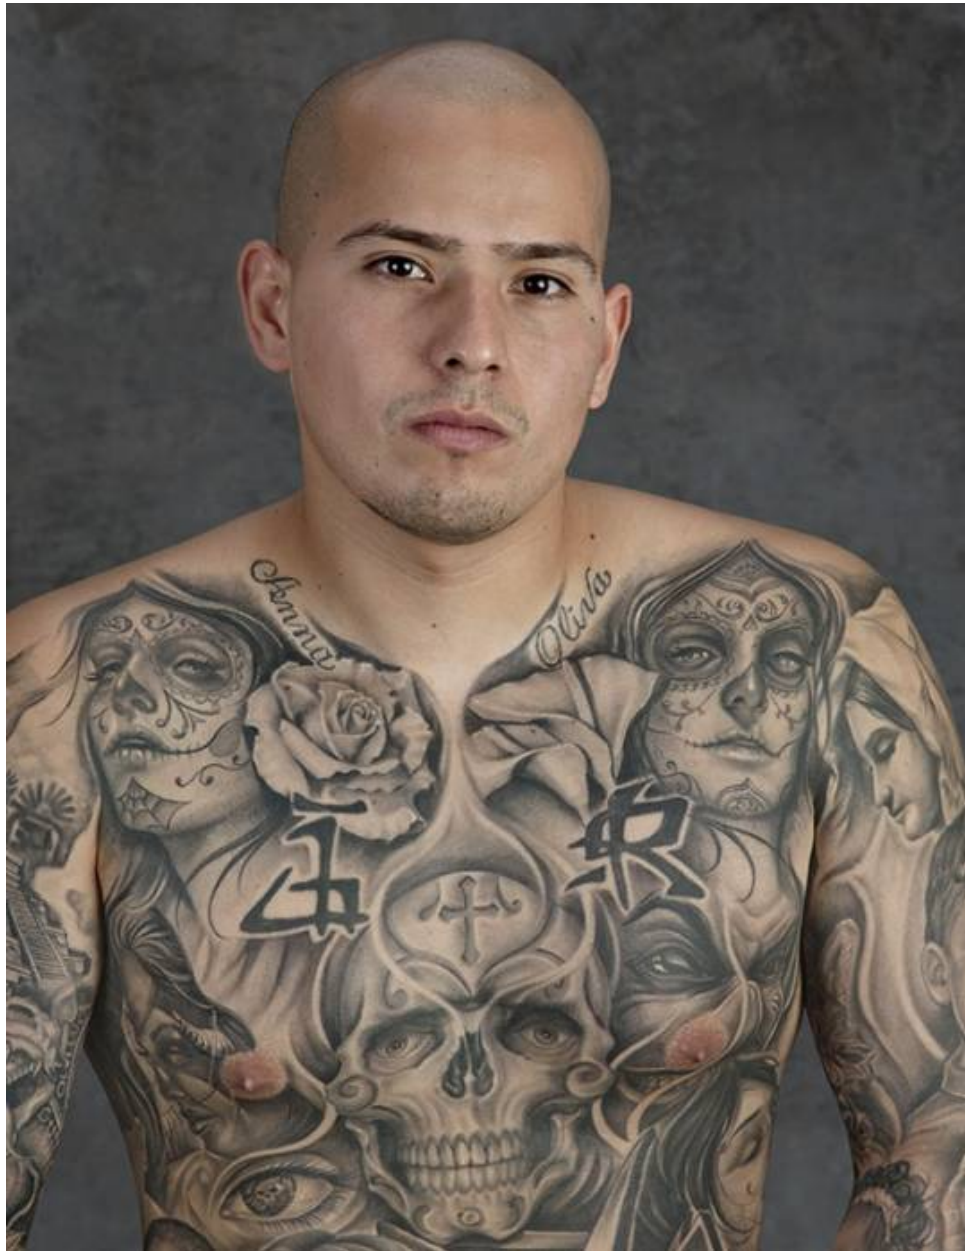

# ROBISCHON

ERIC SCHWARTZ, *JOSEPH RODRIGUEZ, EAST LOS ANGELES, CA 1/3*

pigment print on canvas on DiBond aluminum, 52 x 40 in. (132.1 x 101.6 cm)

ESCH019