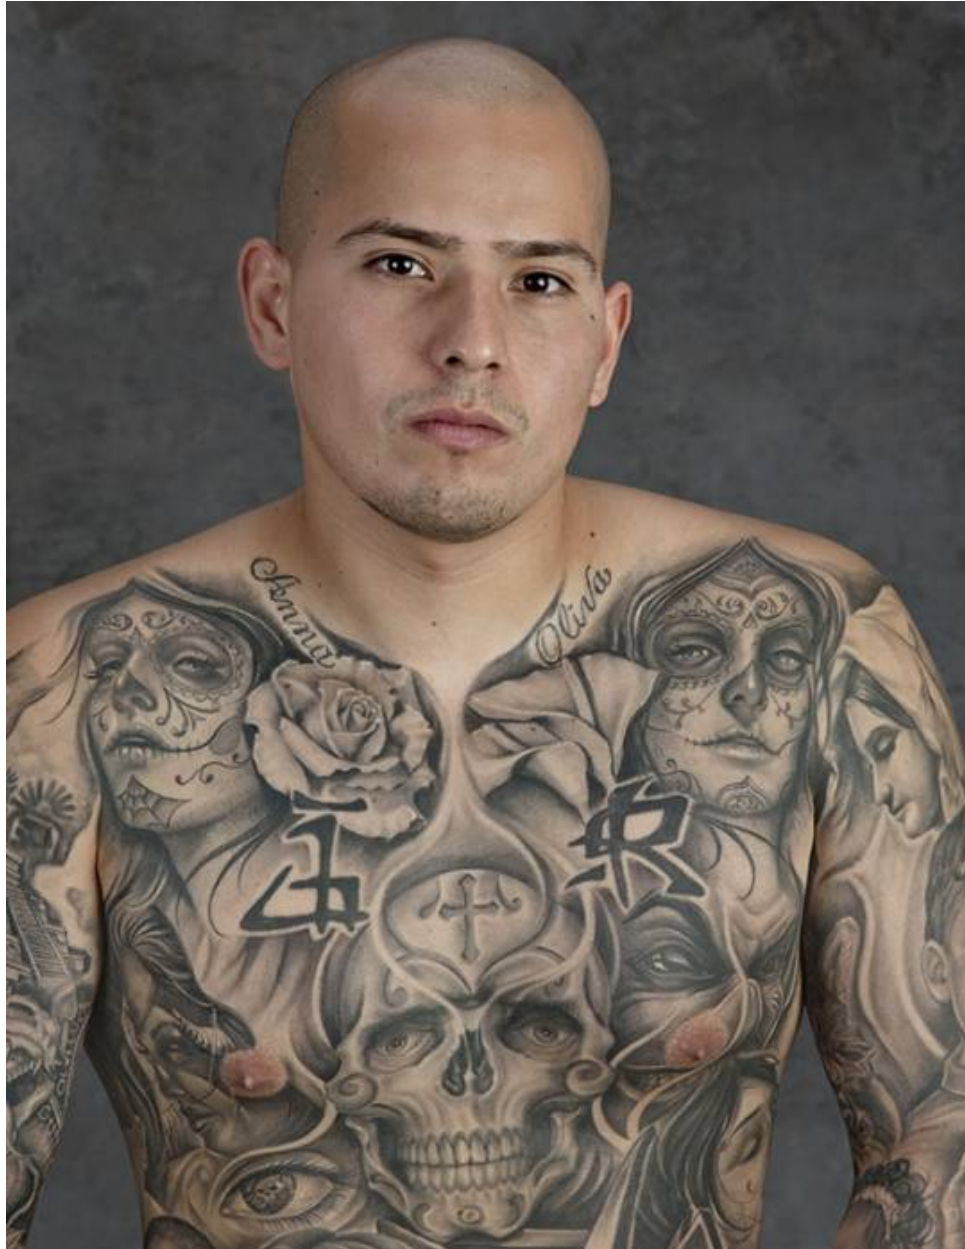

# ROBISCHON

ERIC SCHWARTZ, *JOSEPH RODRIGUEZ, EAST LOS ANGELES, CA 1/3*

pigment print on canvas on DiBond aluminum, 52 x 40 in. (132.1 x 101.6 cm)

ESCH019