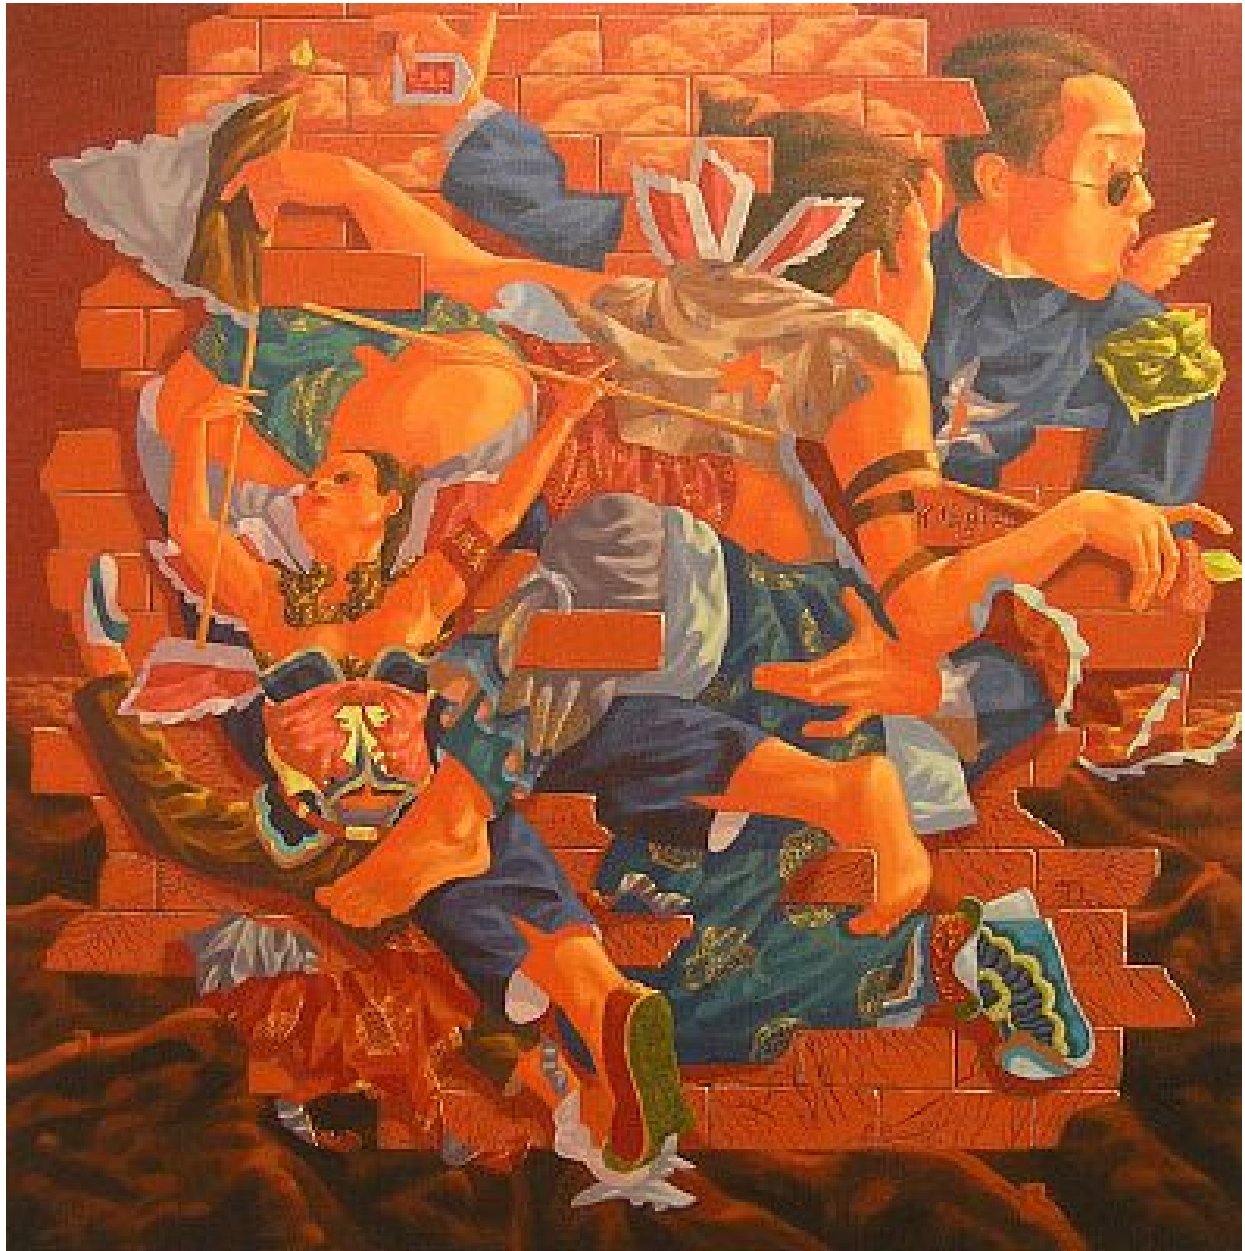

ROBISCHON

LU PENG, *GREAT WALL*
acrylic on canvas, 51 x 51 in. (129.5 x 129.5 cm)
LPENG002