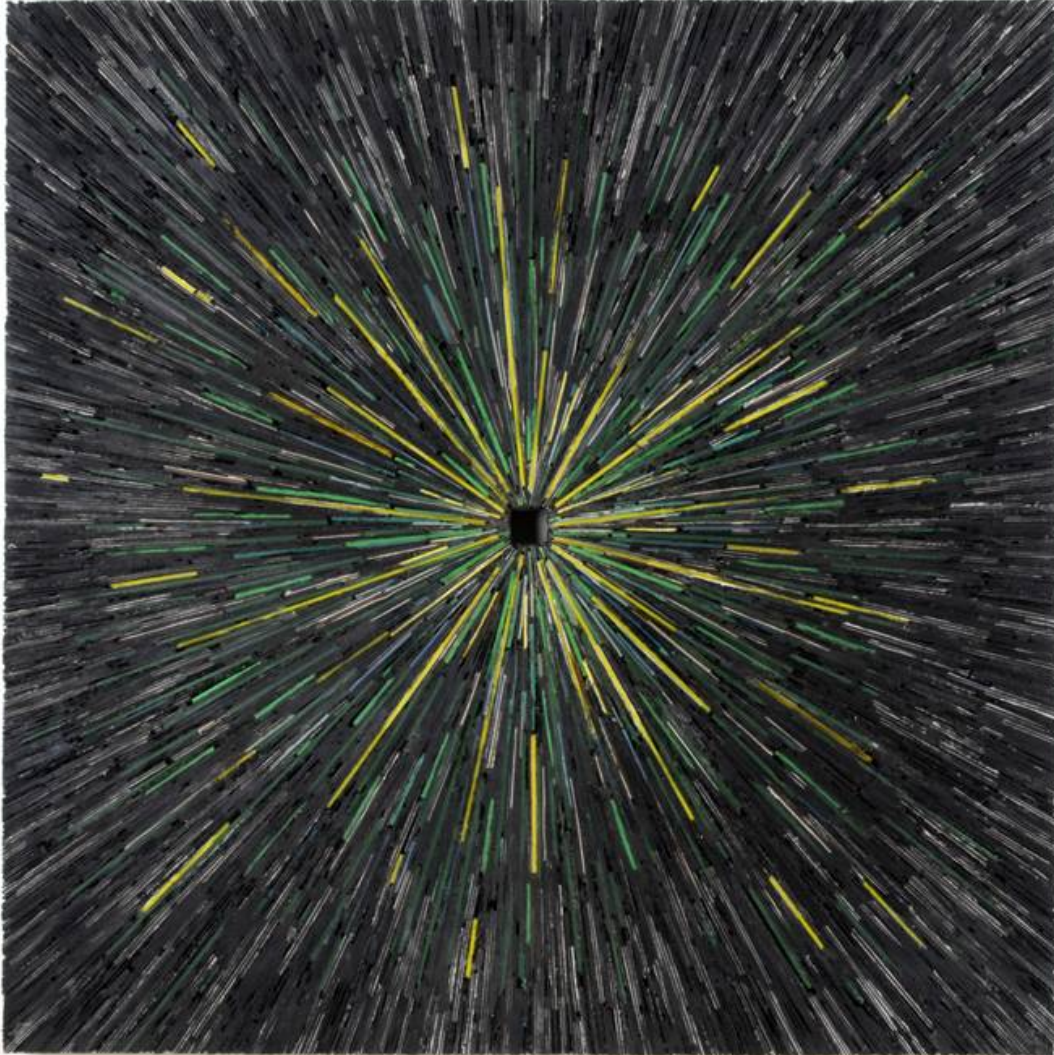

# ROBISCHON

TERRY MAKER, *SIDE 9 (GREEN)*  
mixed media, 30 x 30 x 2 in. (76.2 x 76.2 x 5.1 cm)  
TM140