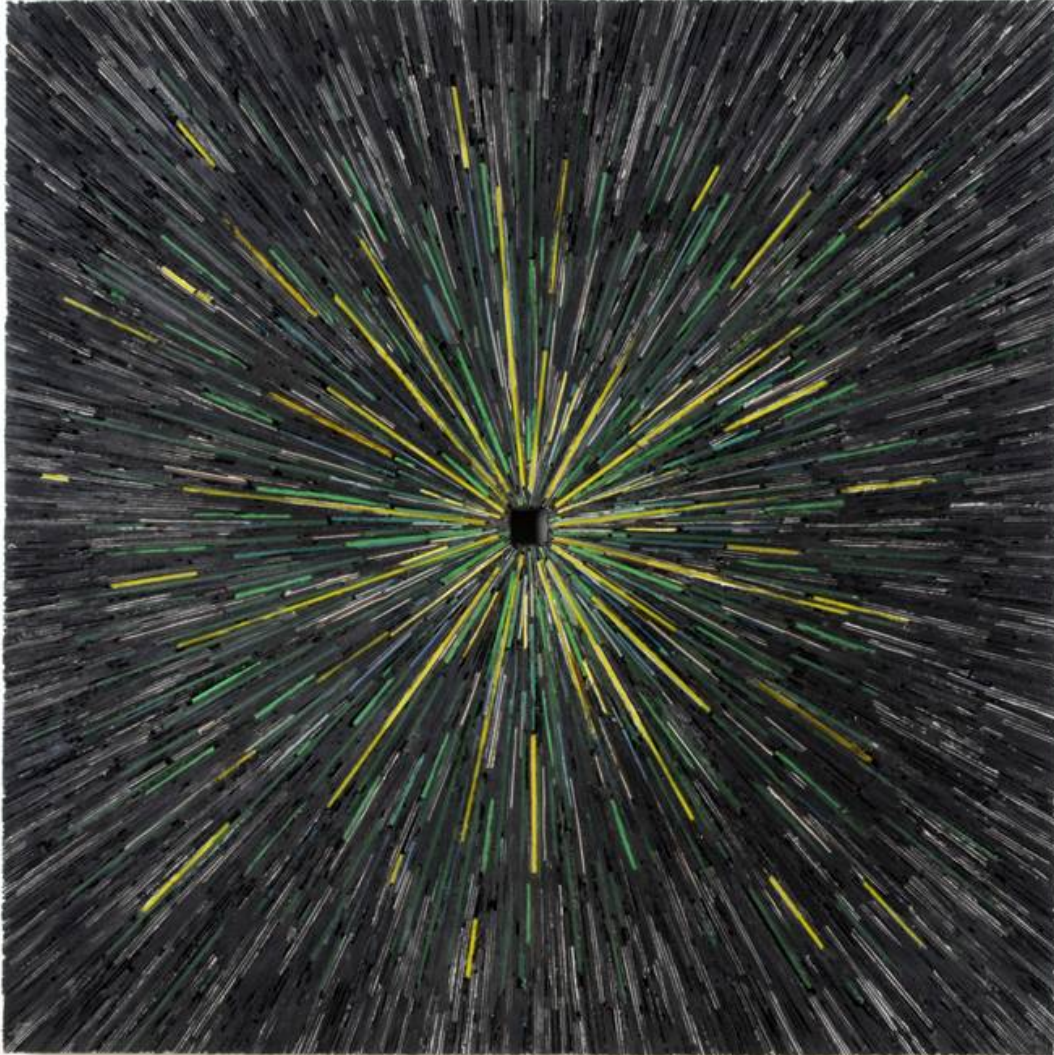

ROBISCHON

TERRY MAKER, *SIDE 9 (GREEN)*
mixed media, 30 x 30 x 2 in. (76.2 x 76.2 x 5.1 cm)
TM140