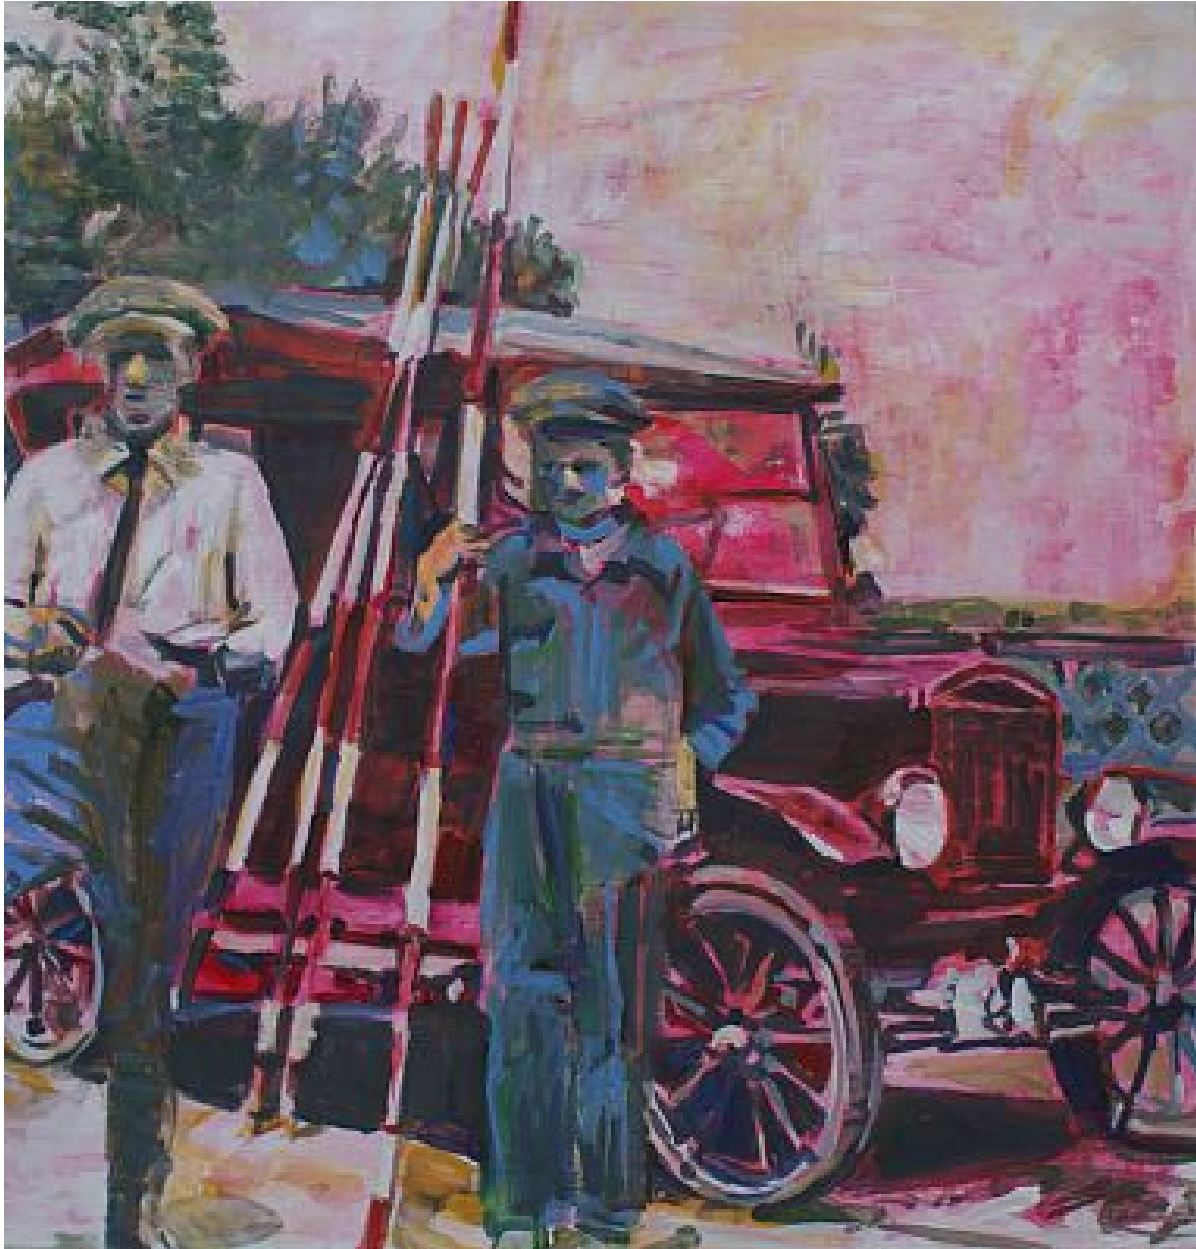

ROBISCHON

STEPHEN BATURA, *man of faith*
casein on panel, 23 x 22 in. (58.4 x 55.9 cm)
BAT096