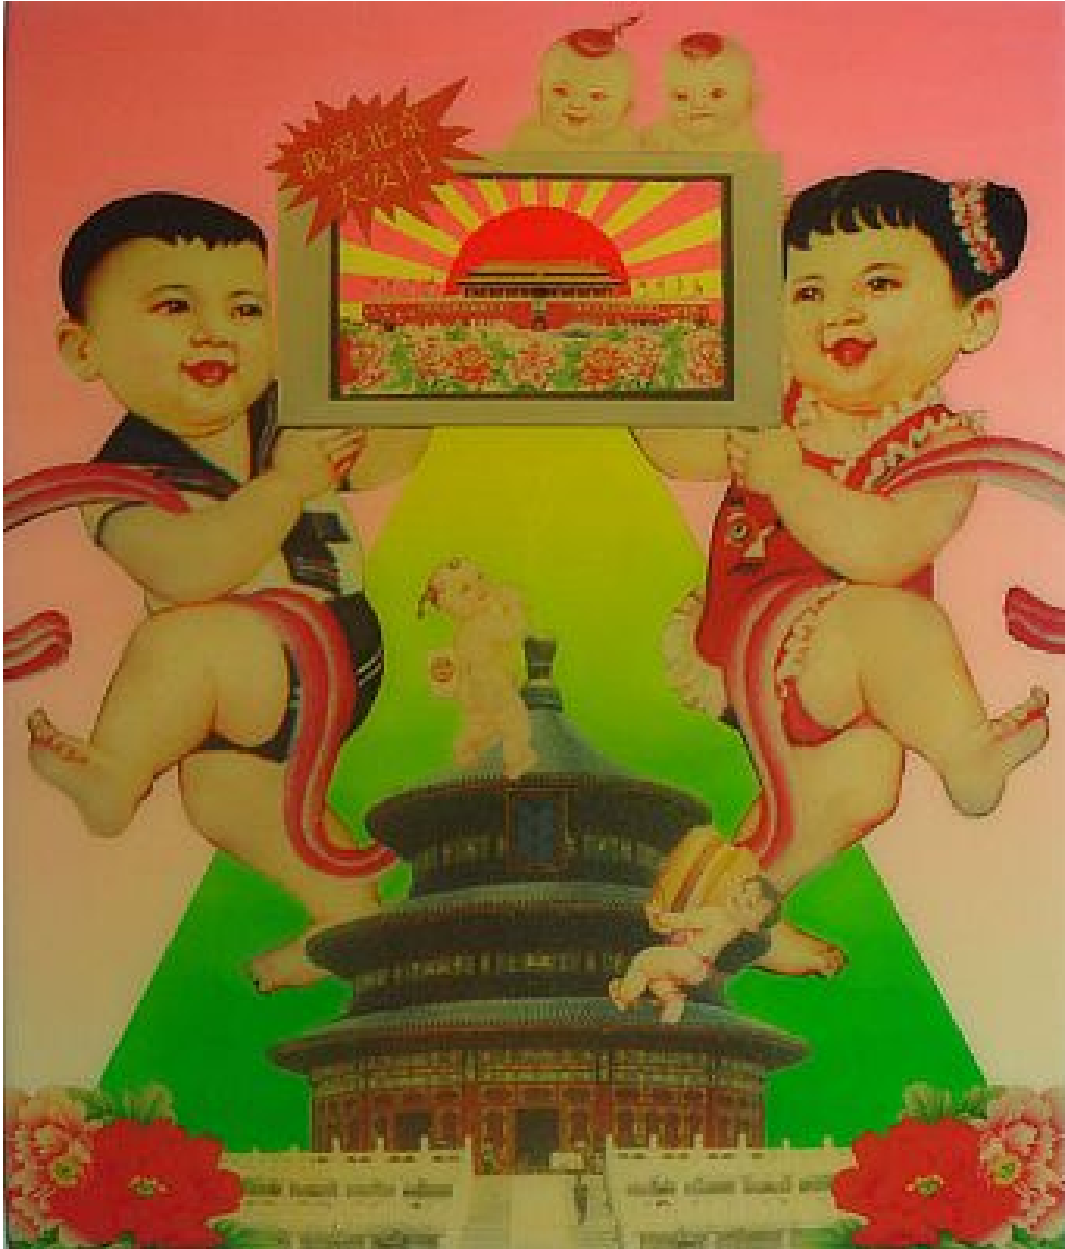

ROBISCHON

LUO BROTHERS, *WELCOME! WELCOME! (RG3)*
laquer collage, 18 x 15 in. (45.7 x 38.1 cm)
LOUBRO018