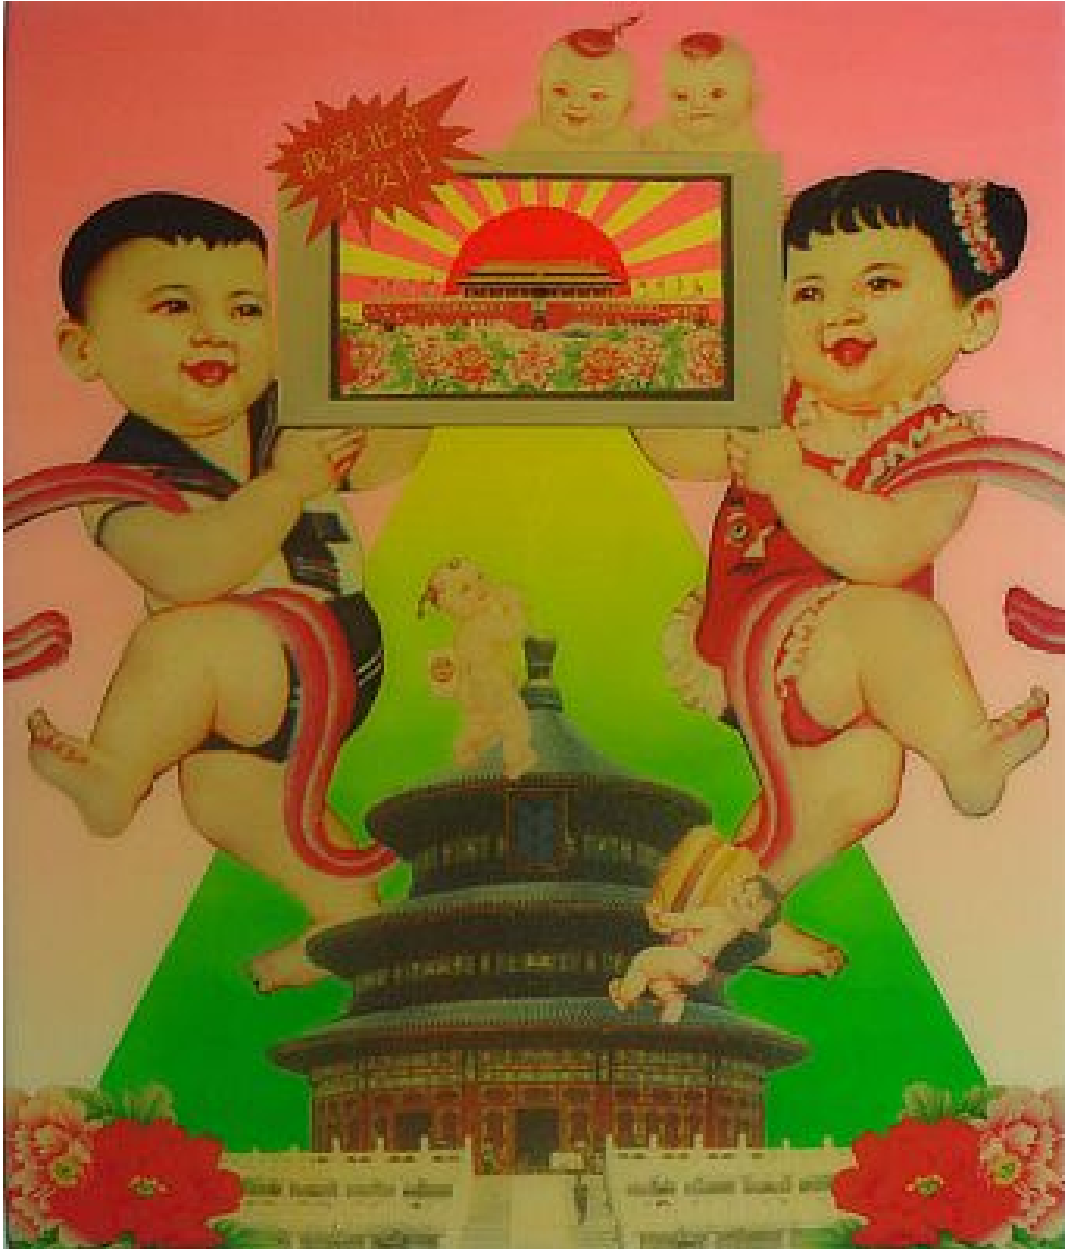

# ROBISCHON

LUO BROTHERS, *WELCOME! WELCOME! (RG3)*  
laquer collage, 18 x 15 in. (45.7 x 38.1 cm)  
LOUBRO018