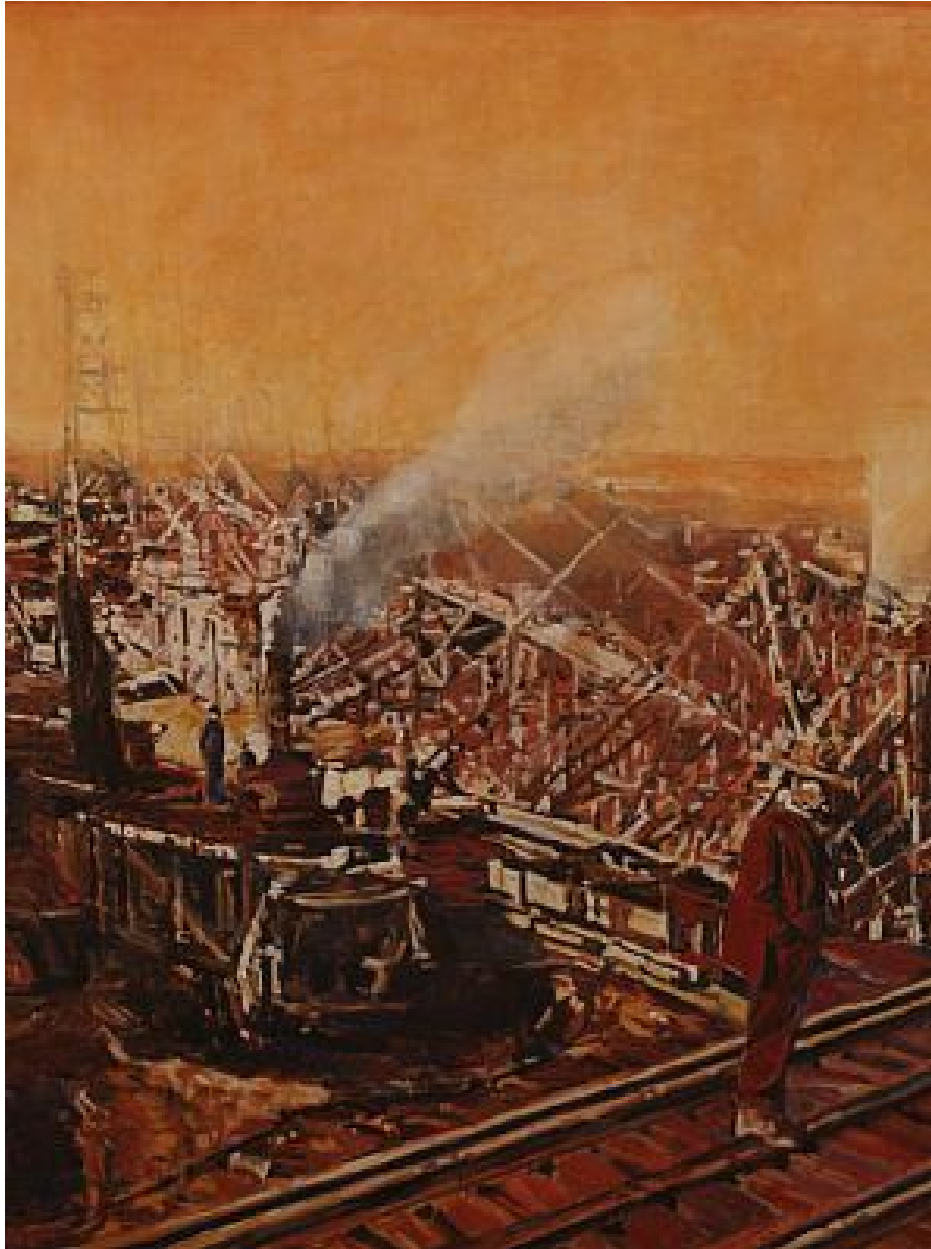

ROBISCHON

STEPHEN BATURA, *outsider*
48 x 36 in. (121.9 x 91.4 cm)
BAT118