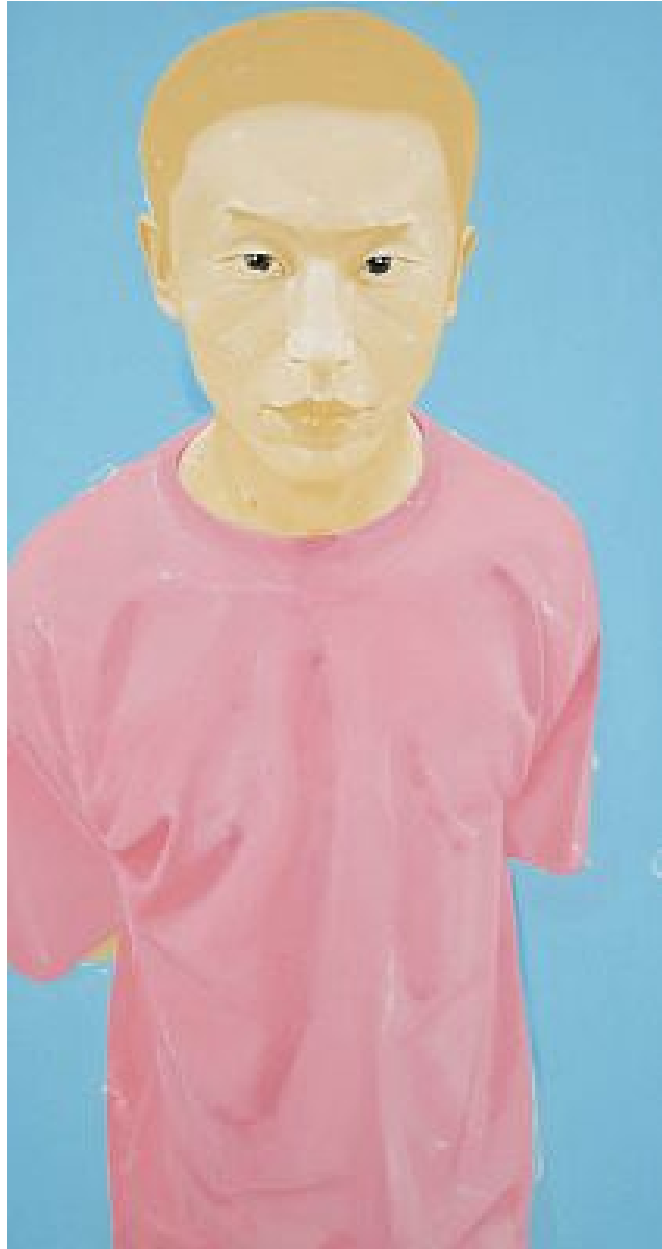

# ROBISCHON

SHEN XIAO TONG, *PORTRAIT #3*  
oil on canvas, 58 1/2 x 31 1/4 in. (148.6 x 79.4  
cm)  
SX000