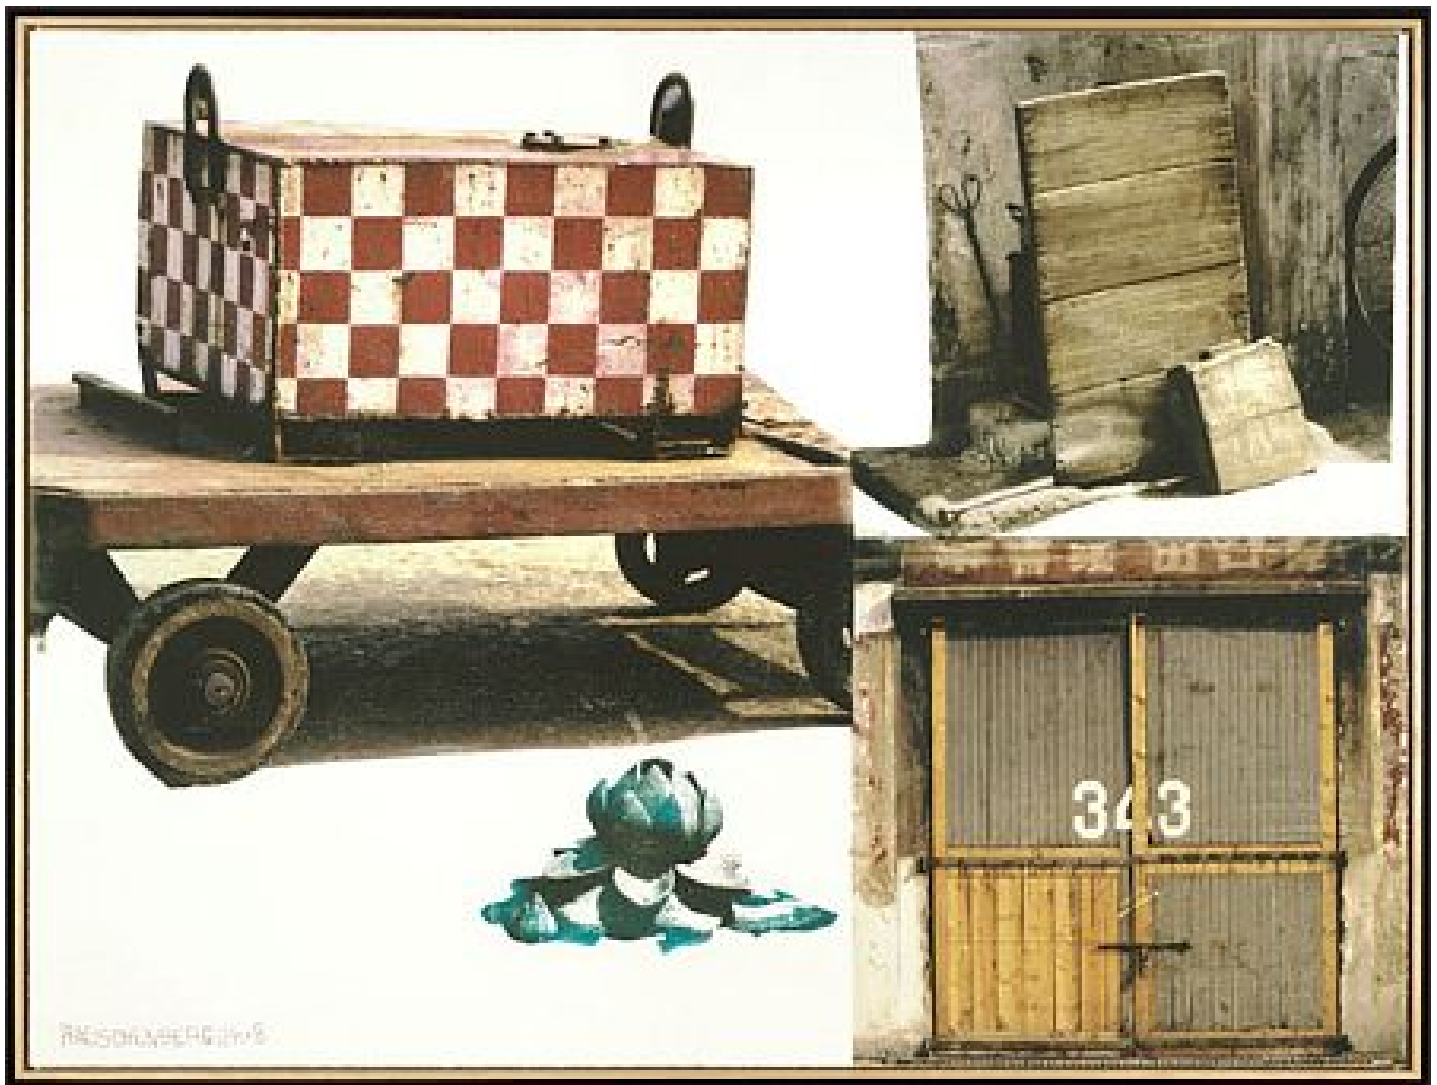

ROBISCHON

ROBERT RAUSCHENBERG, *LOTUS I (THE LOTUS SERIES)* Ed. 50
pigmented ink-jet print on Somerset velvet, 45 3/4 x 60 3/4 x 1 3/4 in. (116.2 x 154.3 x 4.5 cm)
RAU011