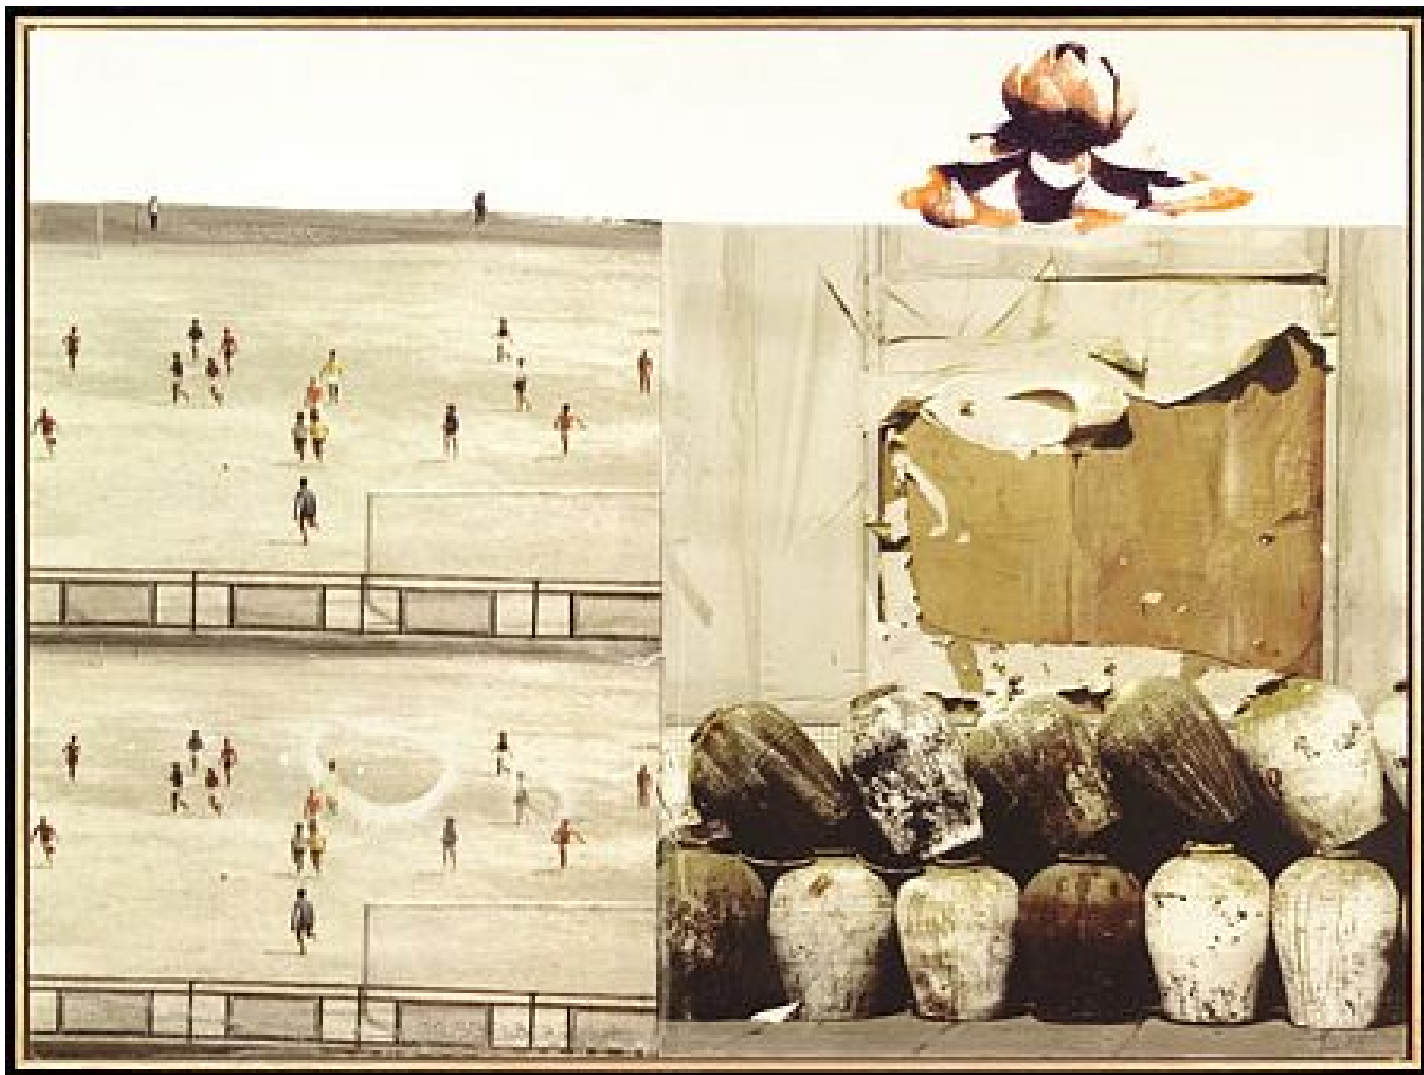

ROBISCHON

ROBERT RAUSCHENBERG, *LOTUS IX (THE LOTUS SERIES) Ed. 50*
pigmented ink-jet print on Somerset velvet, 45 3/4 x 60 3/4 x 1 3/4 in. (116.2 x 154.3 x 4.5 cm)
RAU009