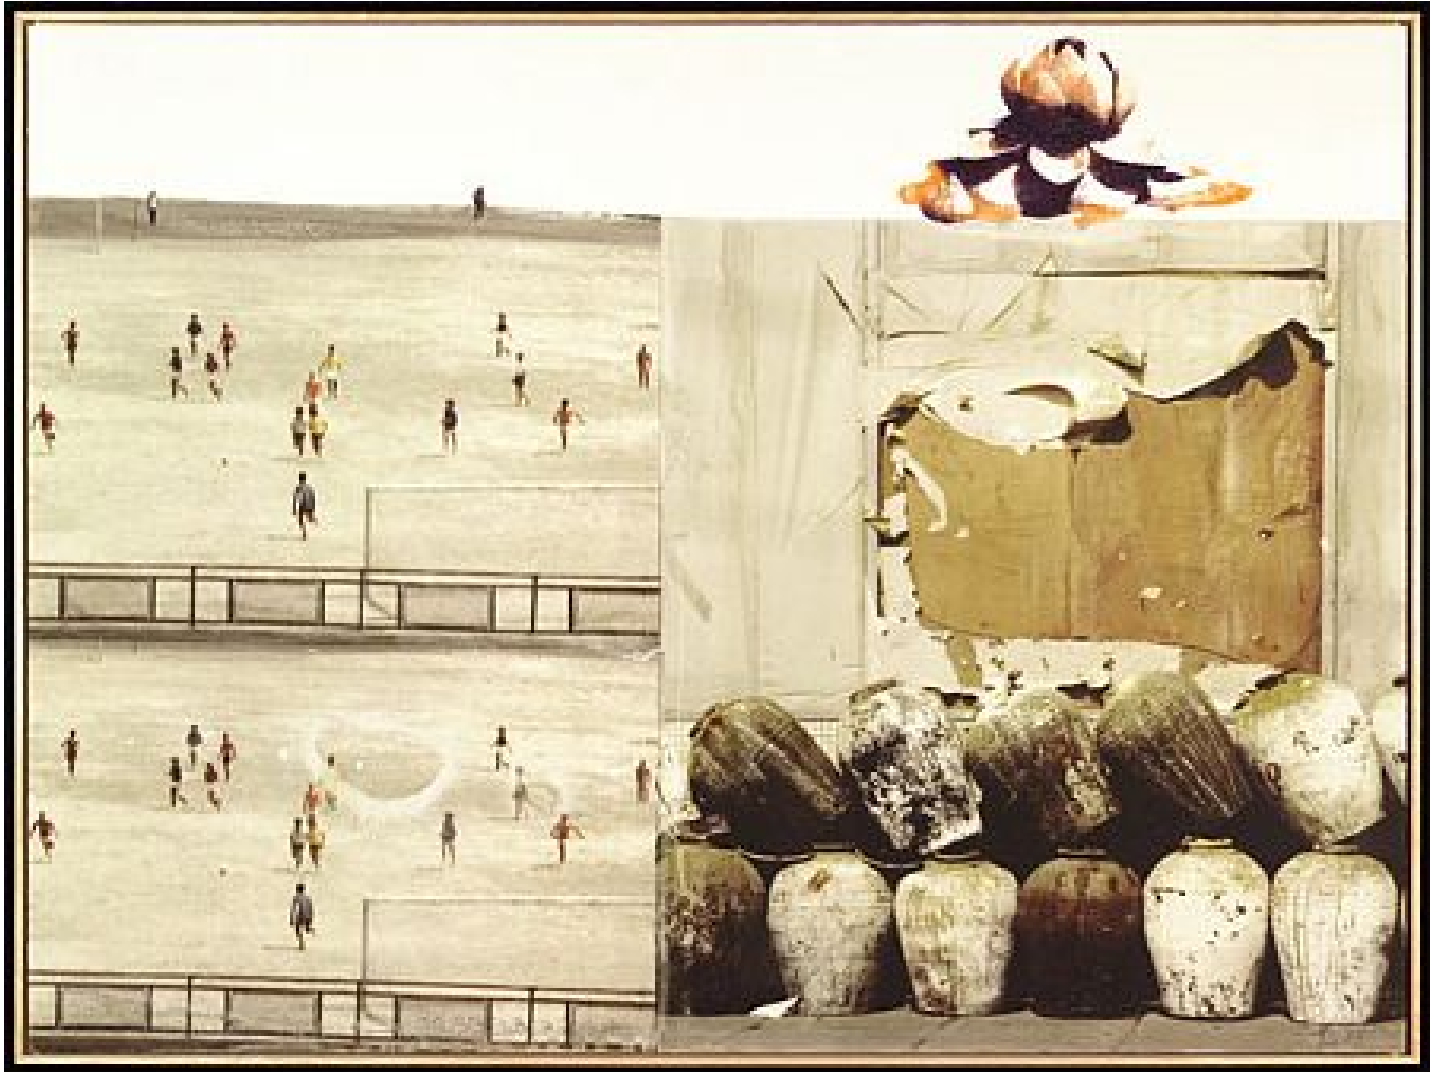

ROBISCHON

ROBERT RAUSCHENBERG, *LOTUS IX (THE LOTUS SERIES)* Ed. 50
pigmented ink-jet print on Somerset velvet, 45 3/4 x 60 3/4 x 1 3/4 in. (116.2 x 154.3 x 4.5 cm)
RAU009