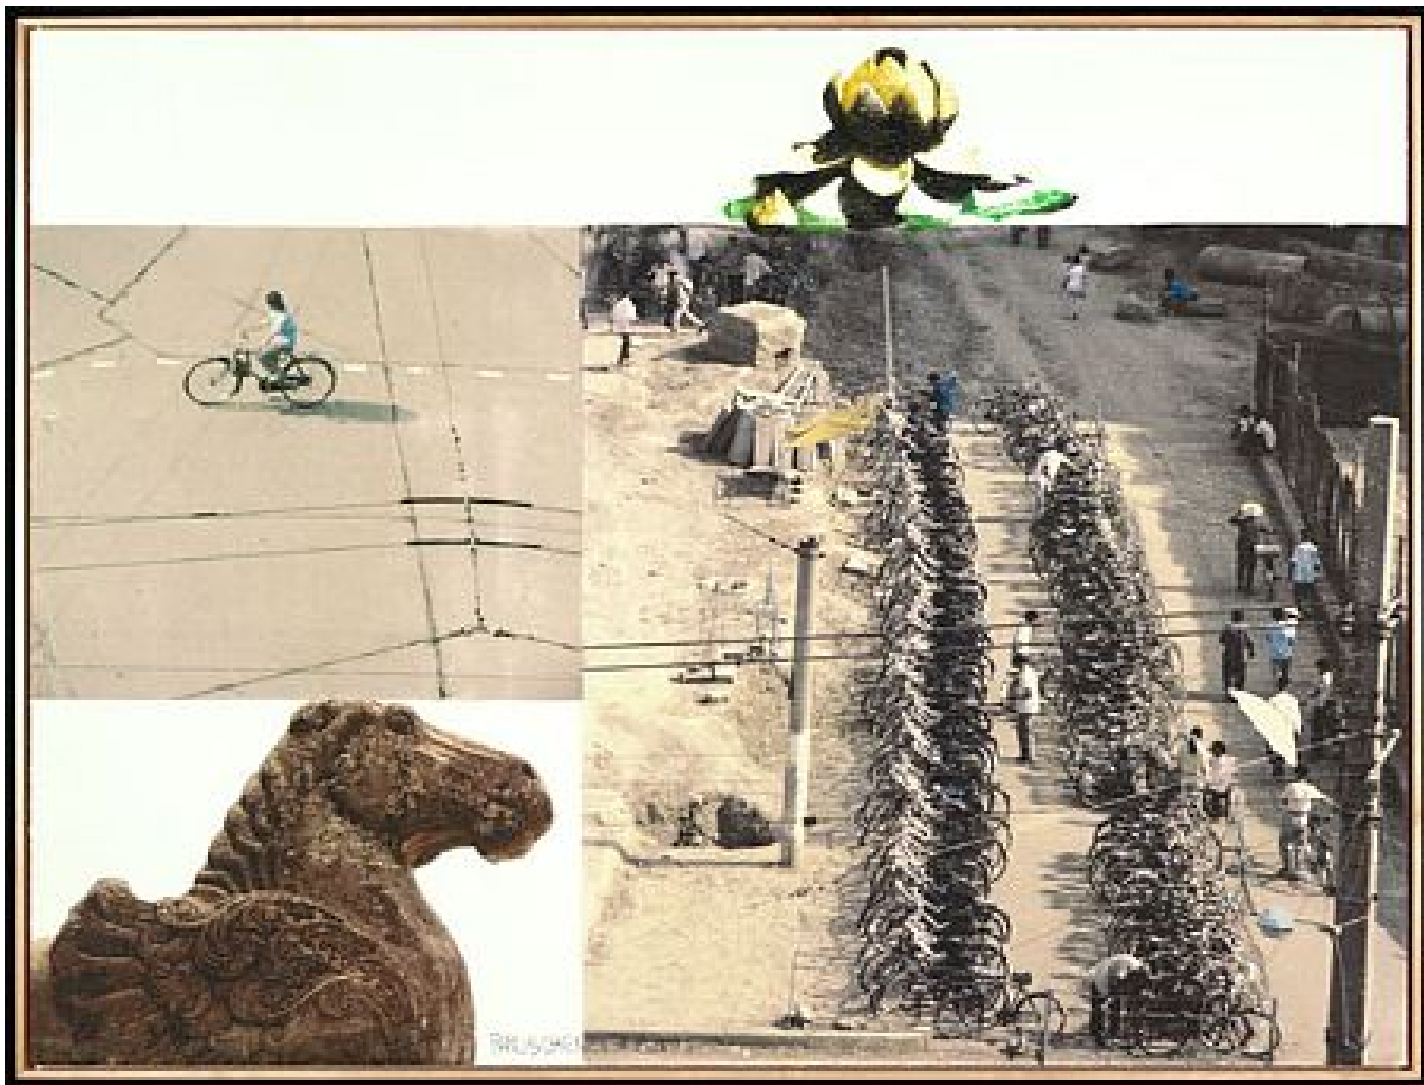

ROBISCHON

ROBERT RAUSCHENBERG, *LOTUS VI (THE LOTUS SERIES)* Ed. 50
pigmented ink-jet print on Somerset velvet, 45 3/4 x 60 3/4 x 1 3/4 in. (116.2 x 154.3 x 4.5 cm)
RAU006