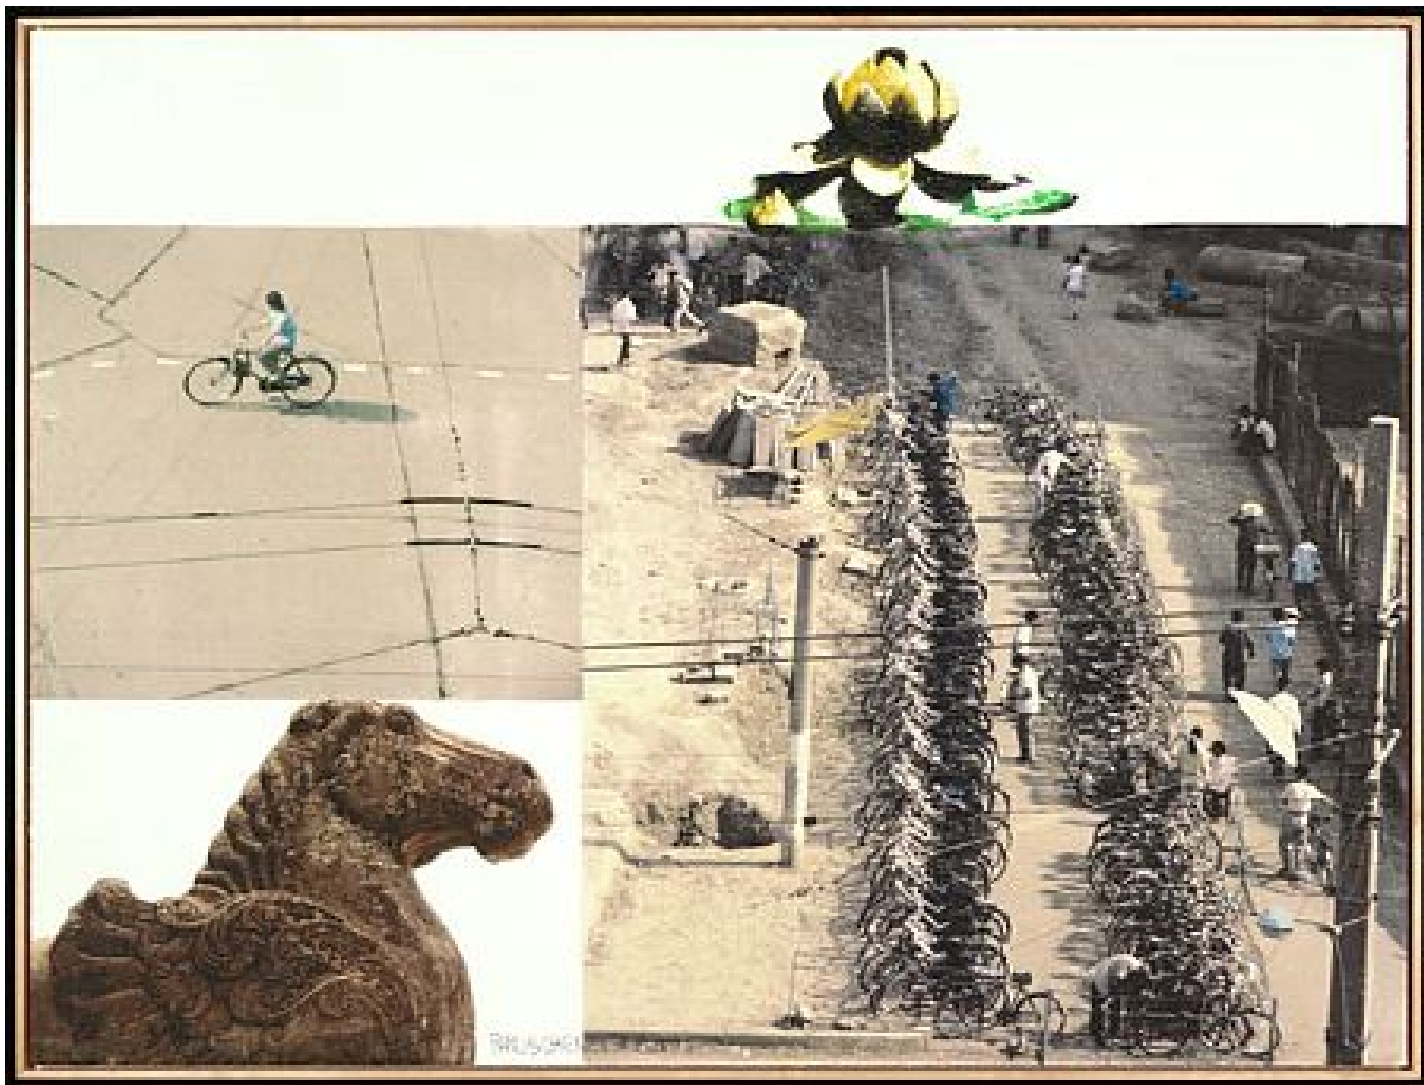

# ROBISCHON

ROBERT RAUSCHENBERG, *LOTUS VI (THE LOTUS SERIES)* Ed. 50  
pigmented ink-jet print on Somerset velvet, 45 3/4 x 60 3/4 x 1 3/4 in. (116.2 x 154.3 x 4.5 cm)  
RAU006