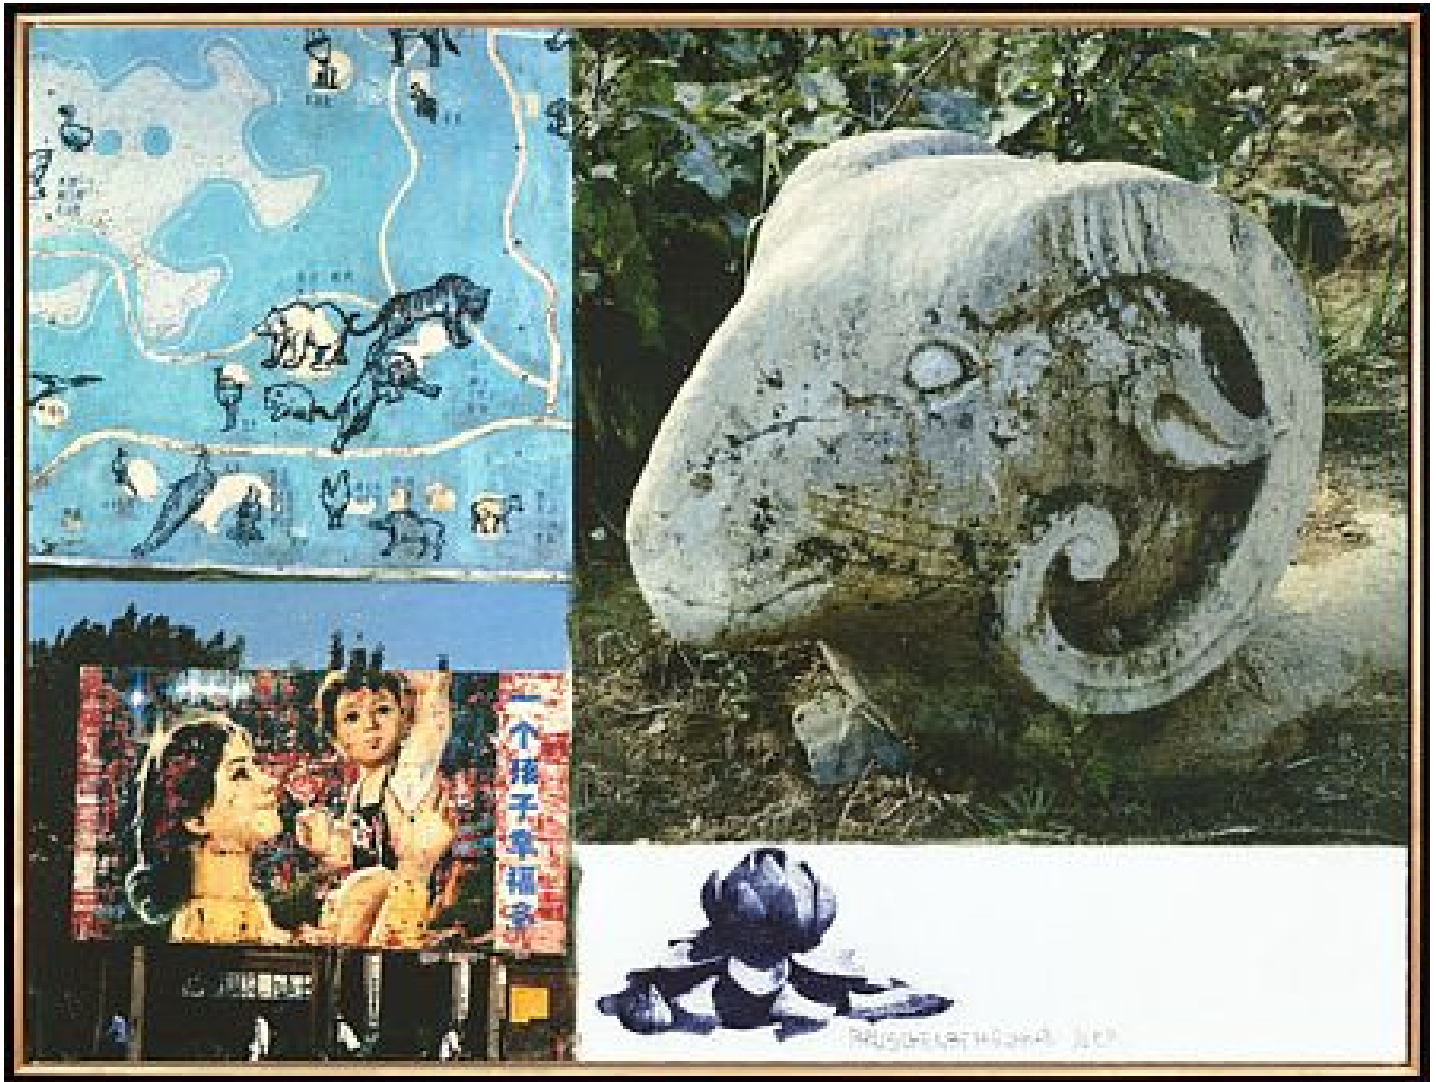

ROBISCHON

ROBERT RAUSCHENBERG, *LOTUS X (THE LOTUS SERIES) Ed. 50*
pigmented ink-jet print on Somerset velvet, 45 3/4 x 60 3/4 x 1 3/4 in. (116.2 x 154.3 x 4.5 cm)
RAU010