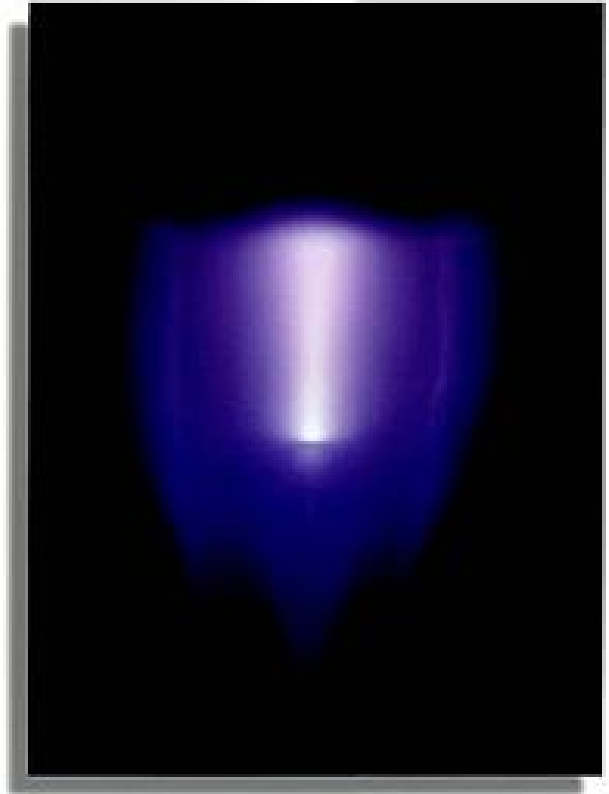

ROBISCHON

JIM SANBORN, *CONE "PENETRATING RADIATION" Ed.10*
pigment print, face-mounted to Plexi, 40 x 60 in. (101.6 x 152.4 cm)
SAN002