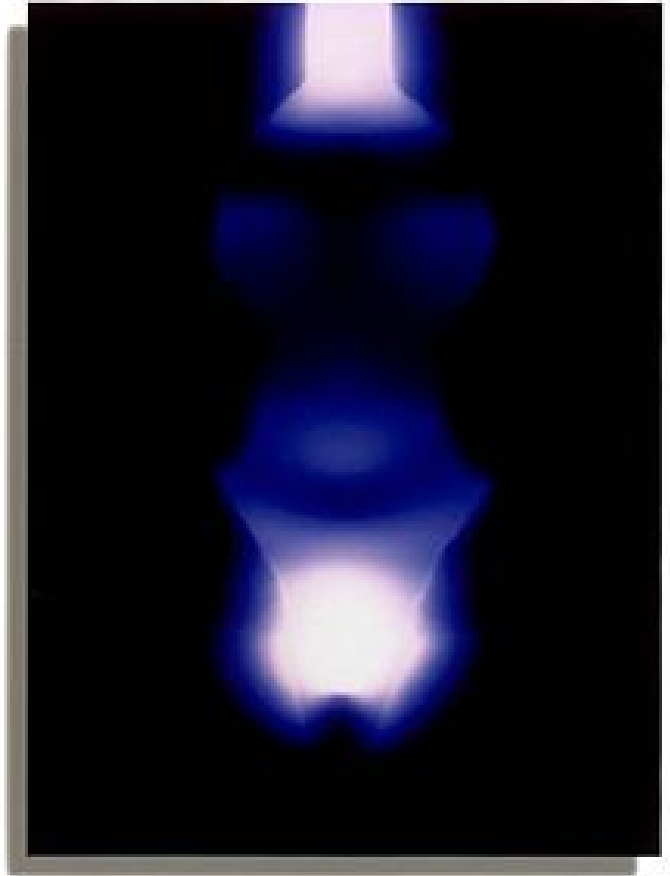

ROBISCHON

JIM SANBORN, *GREEN SHELL "PENETRATING RADIATION"* Ed. 10
pigment print, face-mounted to Plexi, 40 x 60 in. (101.6 x 152.4 cm)
SAN000