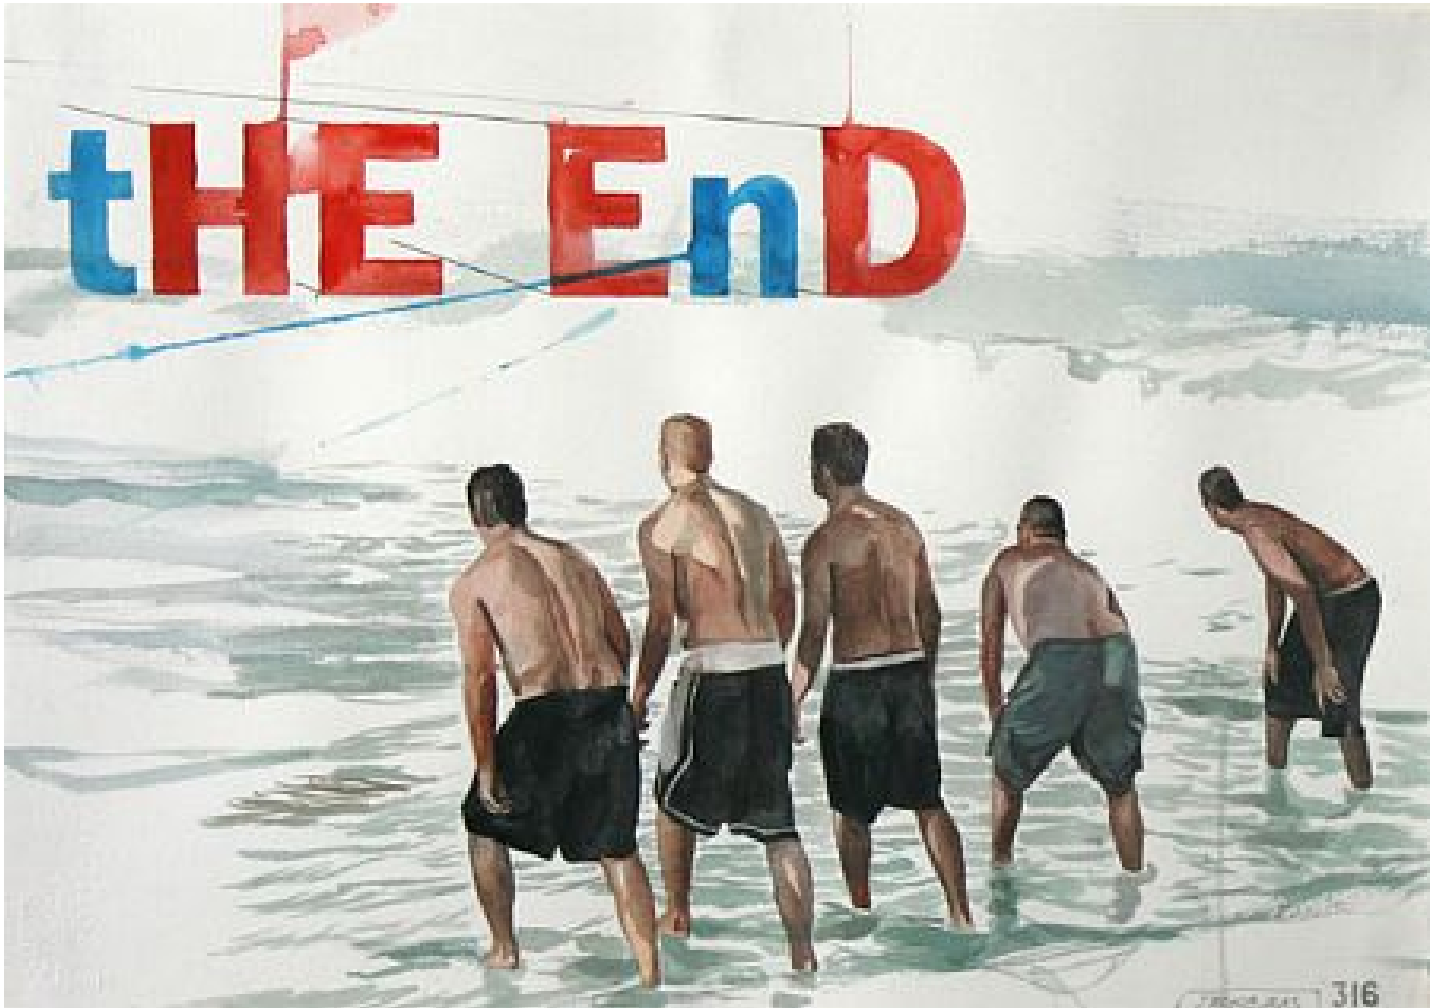

# ROBISCHON

JACK BALAS, *THE END*  
watercolor, 14 1/2 x 22 in. (36.8 x 55.9 cm)  
JB244