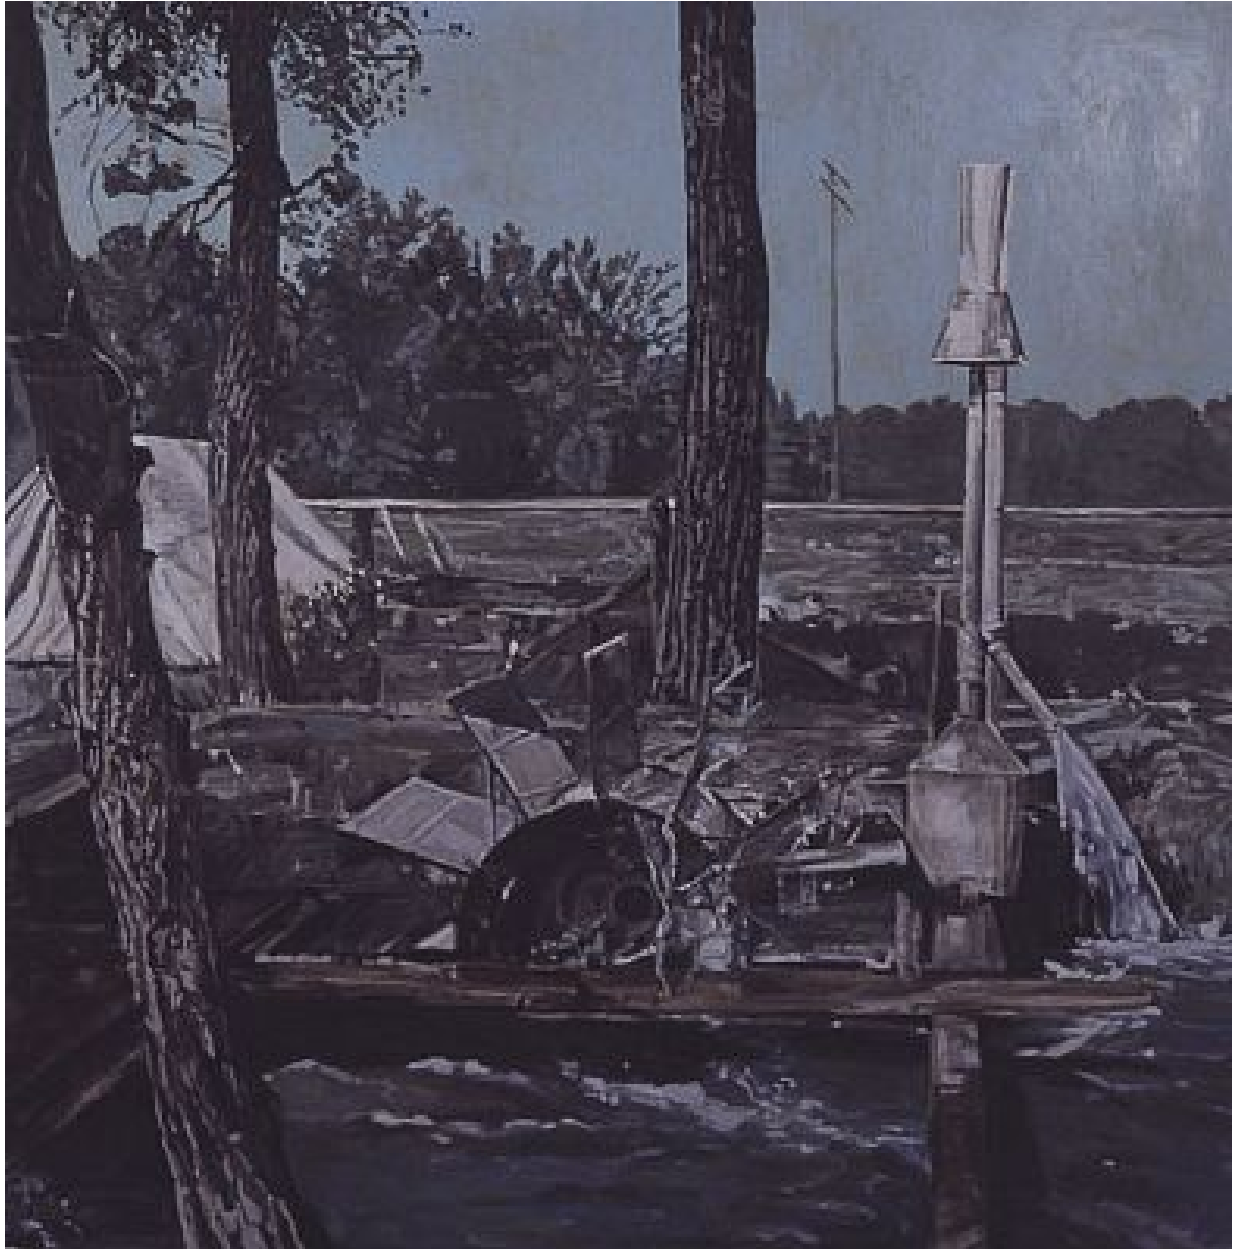

ROBISCHON

STEPHEN BATURA, *the lodger*
casein/acrylic on birch panel, 48 x 48 in. (121.9 x 121.9 cm)
BAT044