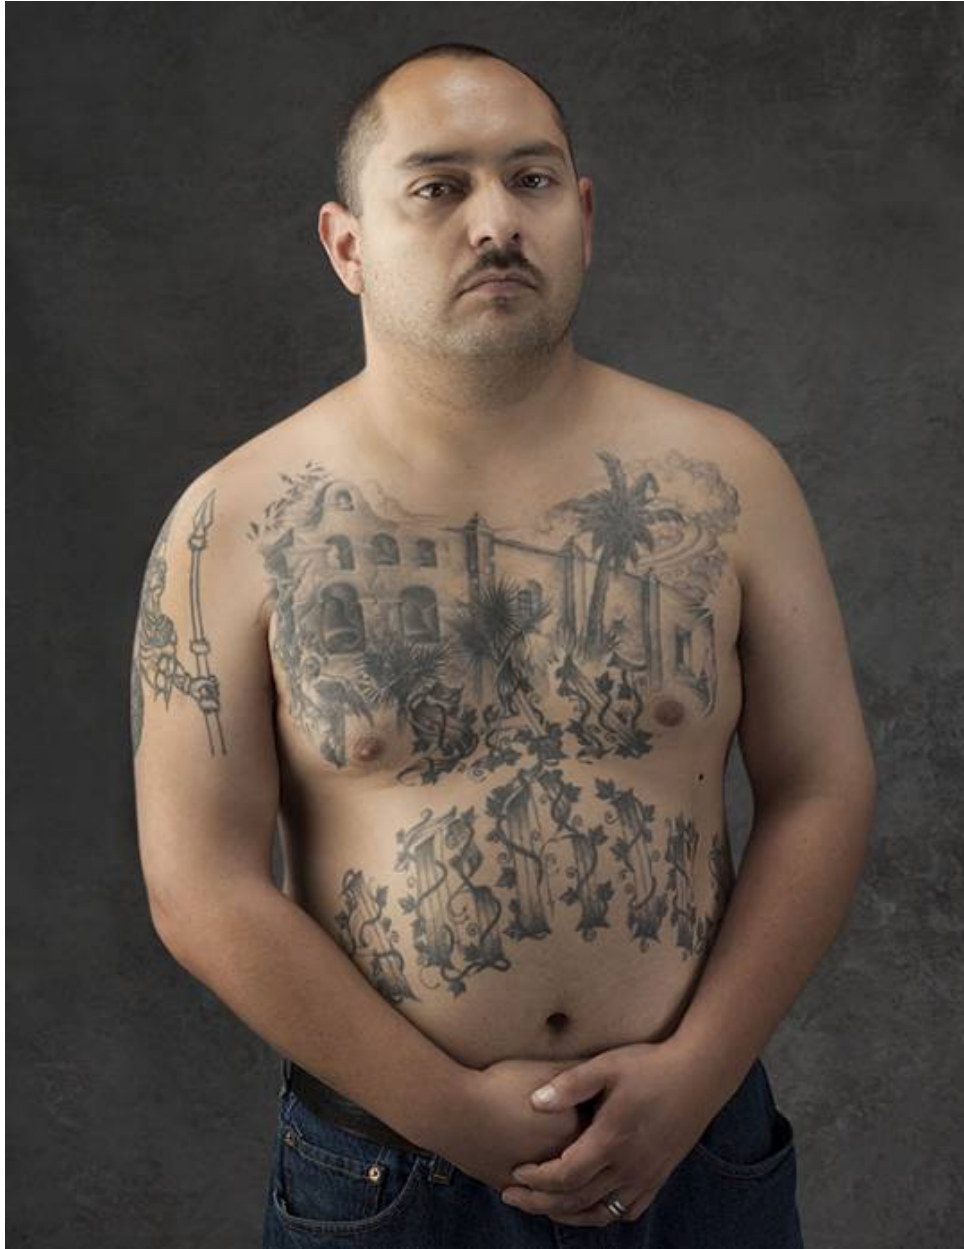

# ROBISCHON

ERIC SCHWARTZ, *STEVEN "TWOEE" CARDONA, SAN GABRIEL, CA 1/3*

pigment print on canvas on DiBond aluminum, 52 x 40 in. (132.1 x 101.6 cm)

ESCH016