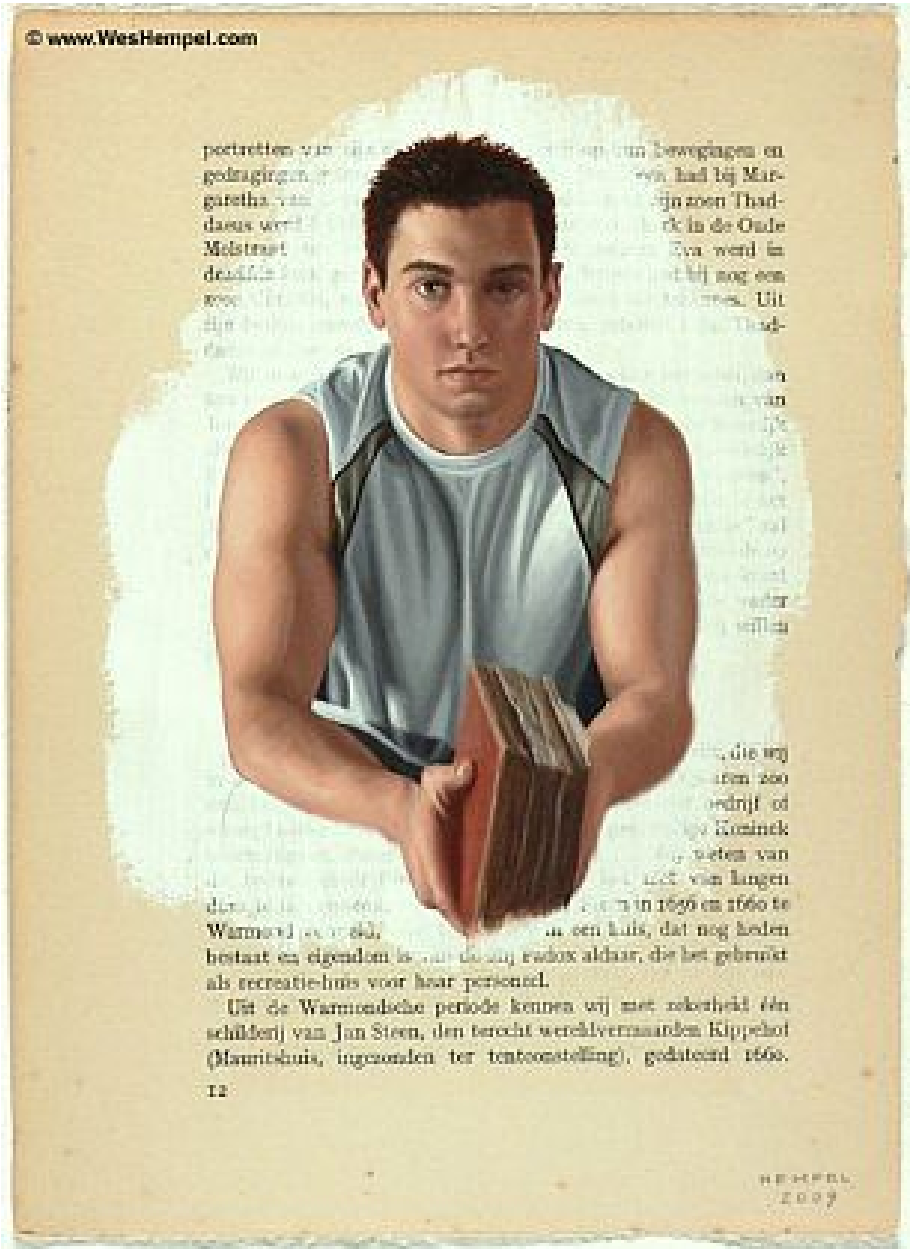

ROBISCHON

WES HEMPEL, *LEIDEN SERIES, PAGE 12*
oil on paper, 10 x 7 1/2 in. (25.4 x 19.1 cm)
WH122