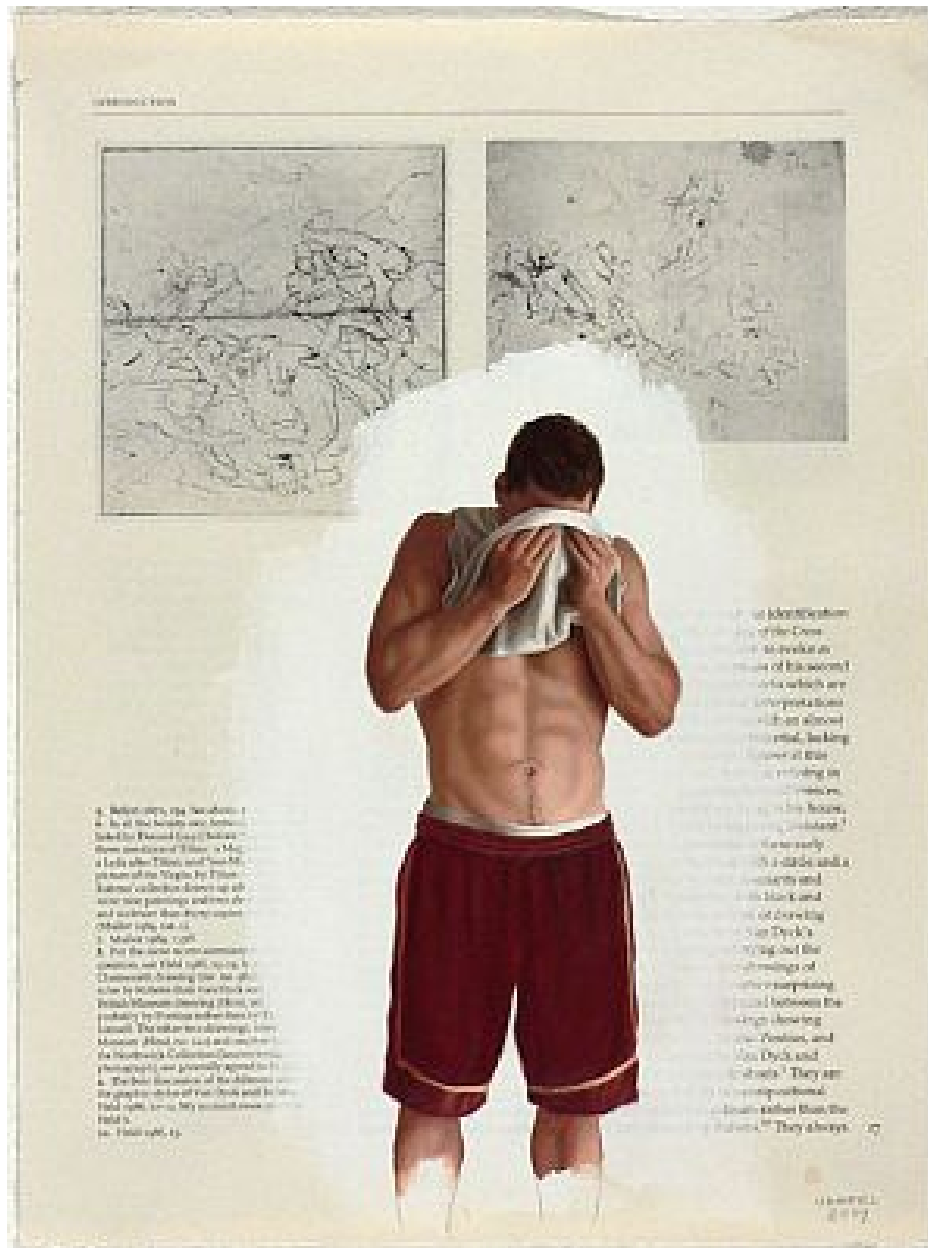

ROBISCHON

WES HEMPEL, *VAN DYCK SERIES, PAGE 27*
 oil on paper, 12 3/4 x 9 1/2 in. (32.4 x 24.1 cm)
 WH123