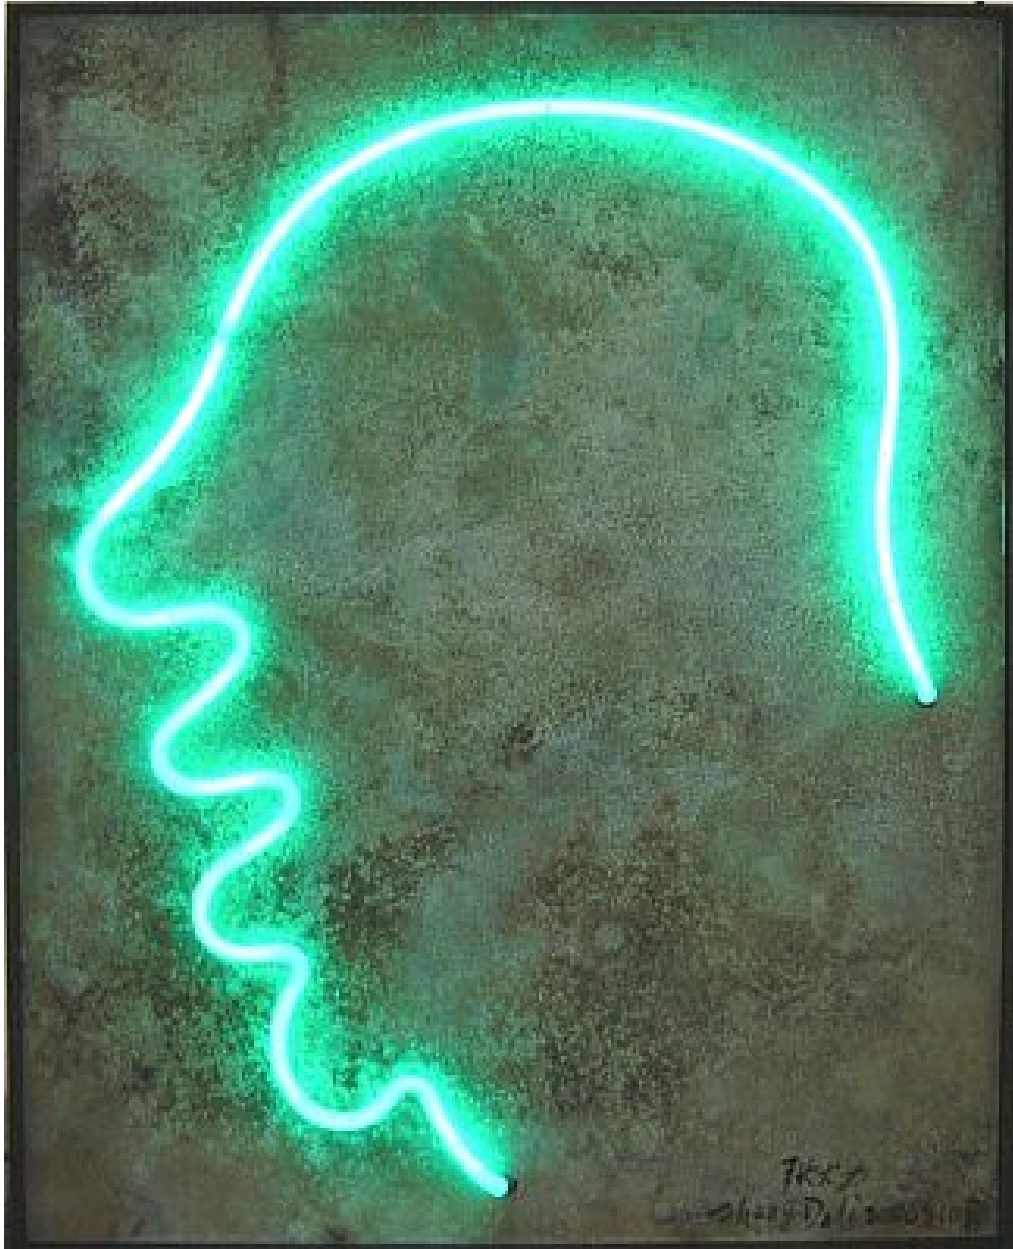

ROBISCHON

ZHANG DALI, *Dialogue #A*
mixed media, 46 x 35 in. (116.8 x 88.9 cm)
ZDALI002