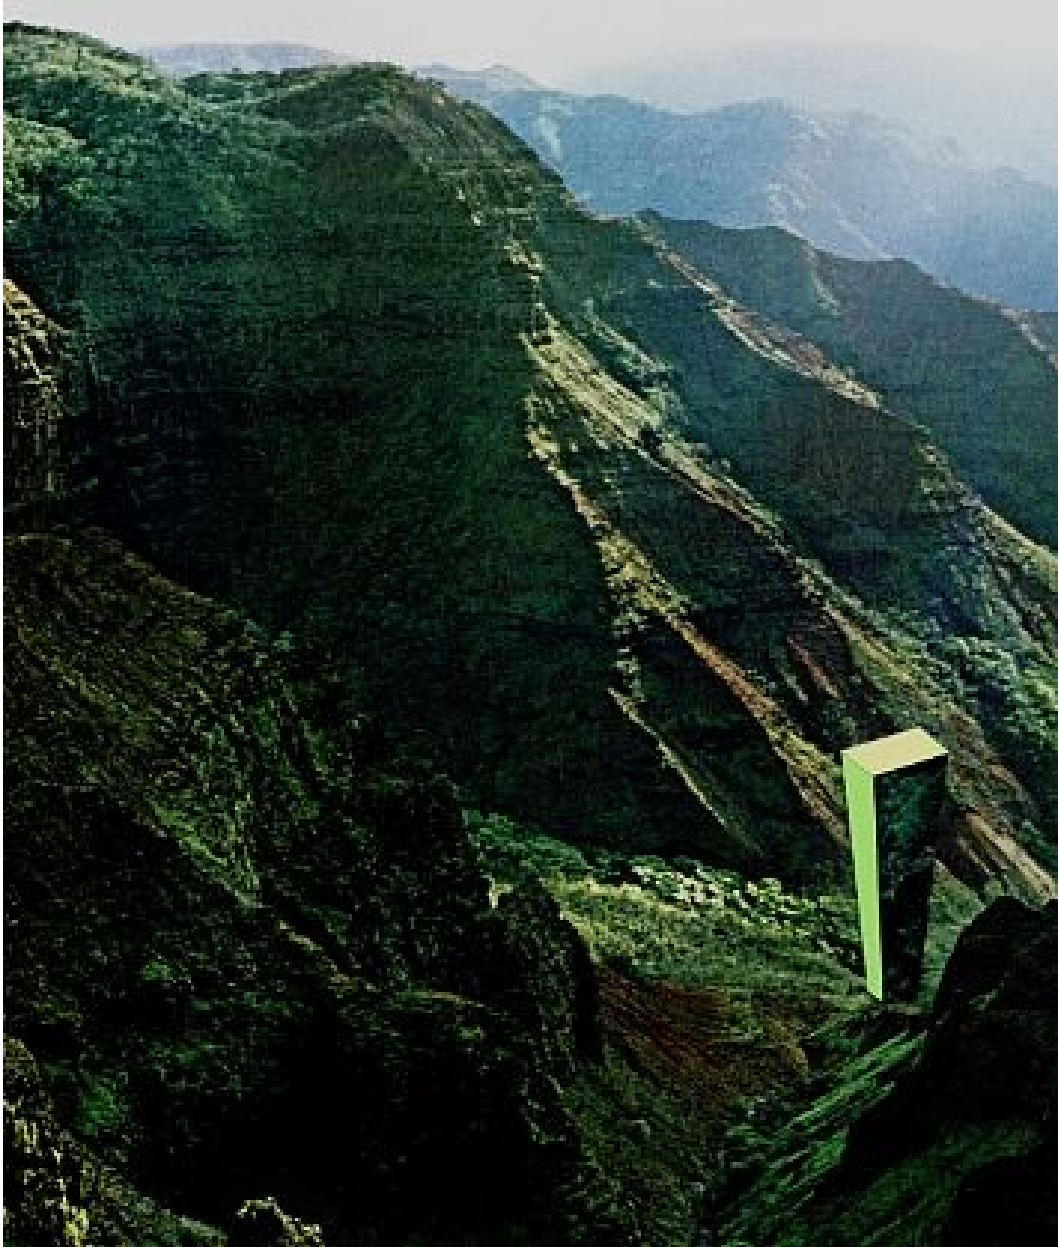

# ROBISCHON

TYLER BEARD, *OTHERSCAPES 17*  
collage, 8 1/4 x 6 3/4 in. (21 x 17.2 cm)  
BEA087