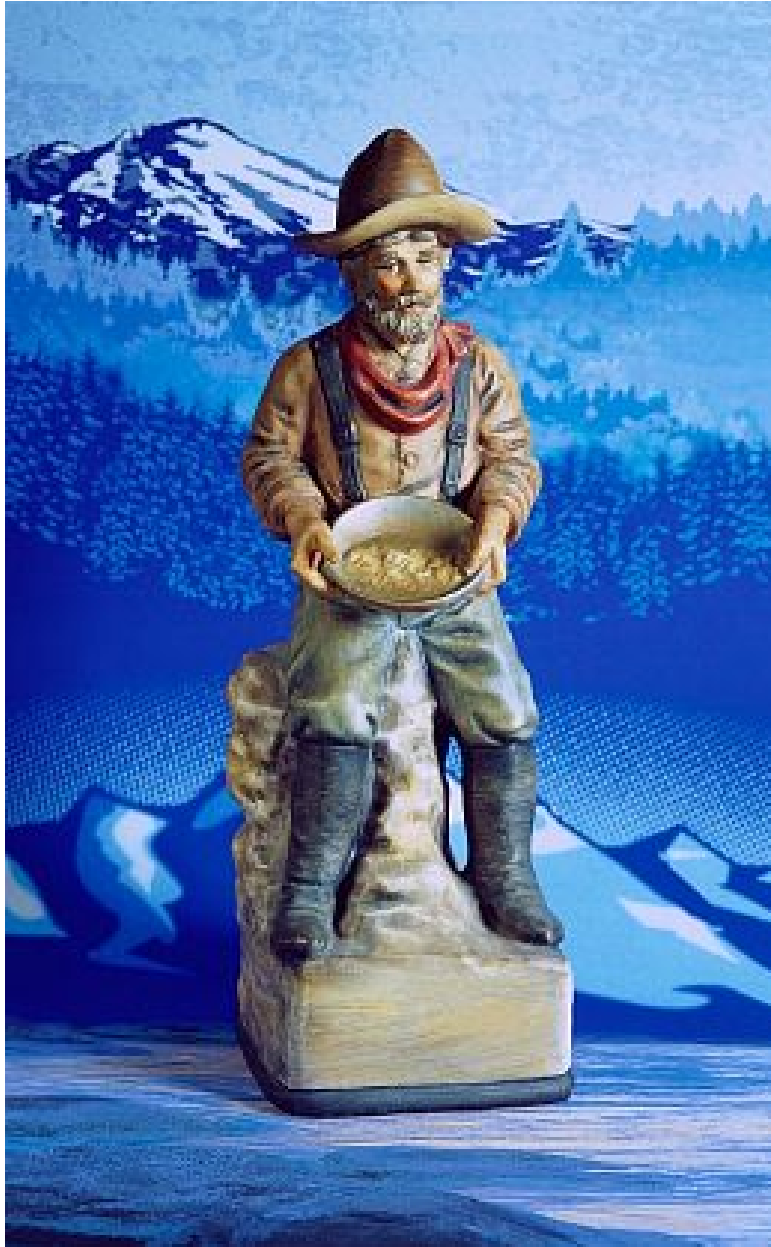

# ROBISCHON

GARY EMRICH, *PROSPECTOR WITH DEEP  
ROCK WATER "Firewater" 1/5*  
pigment print, 36 x 22 in. (91.4 x 55.9 cm)  
GE183