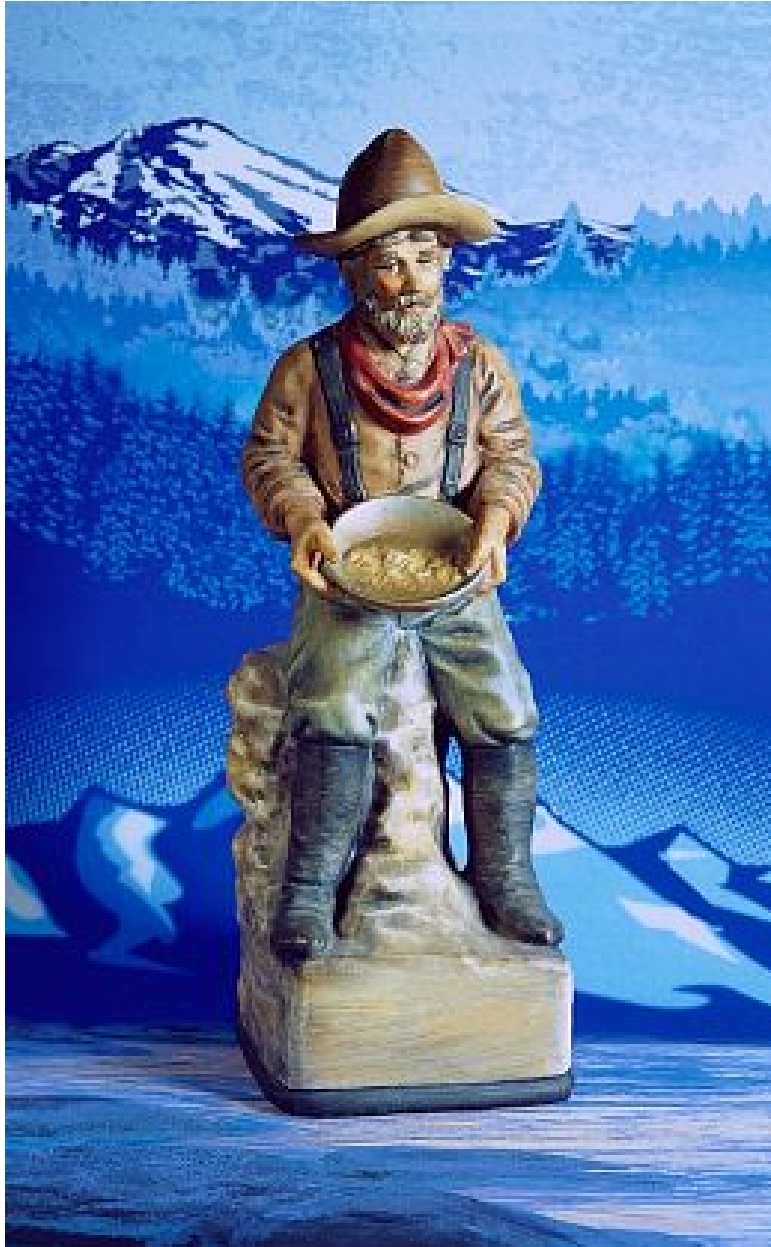

ROBISCHON

GARY EMRICH, *PROSPECTOR WITH DEEP
ROCK WATER "Firewater" 1/5*
pigment print, 36 x 22 in. (91.4 x 55.9 cm)
GE183