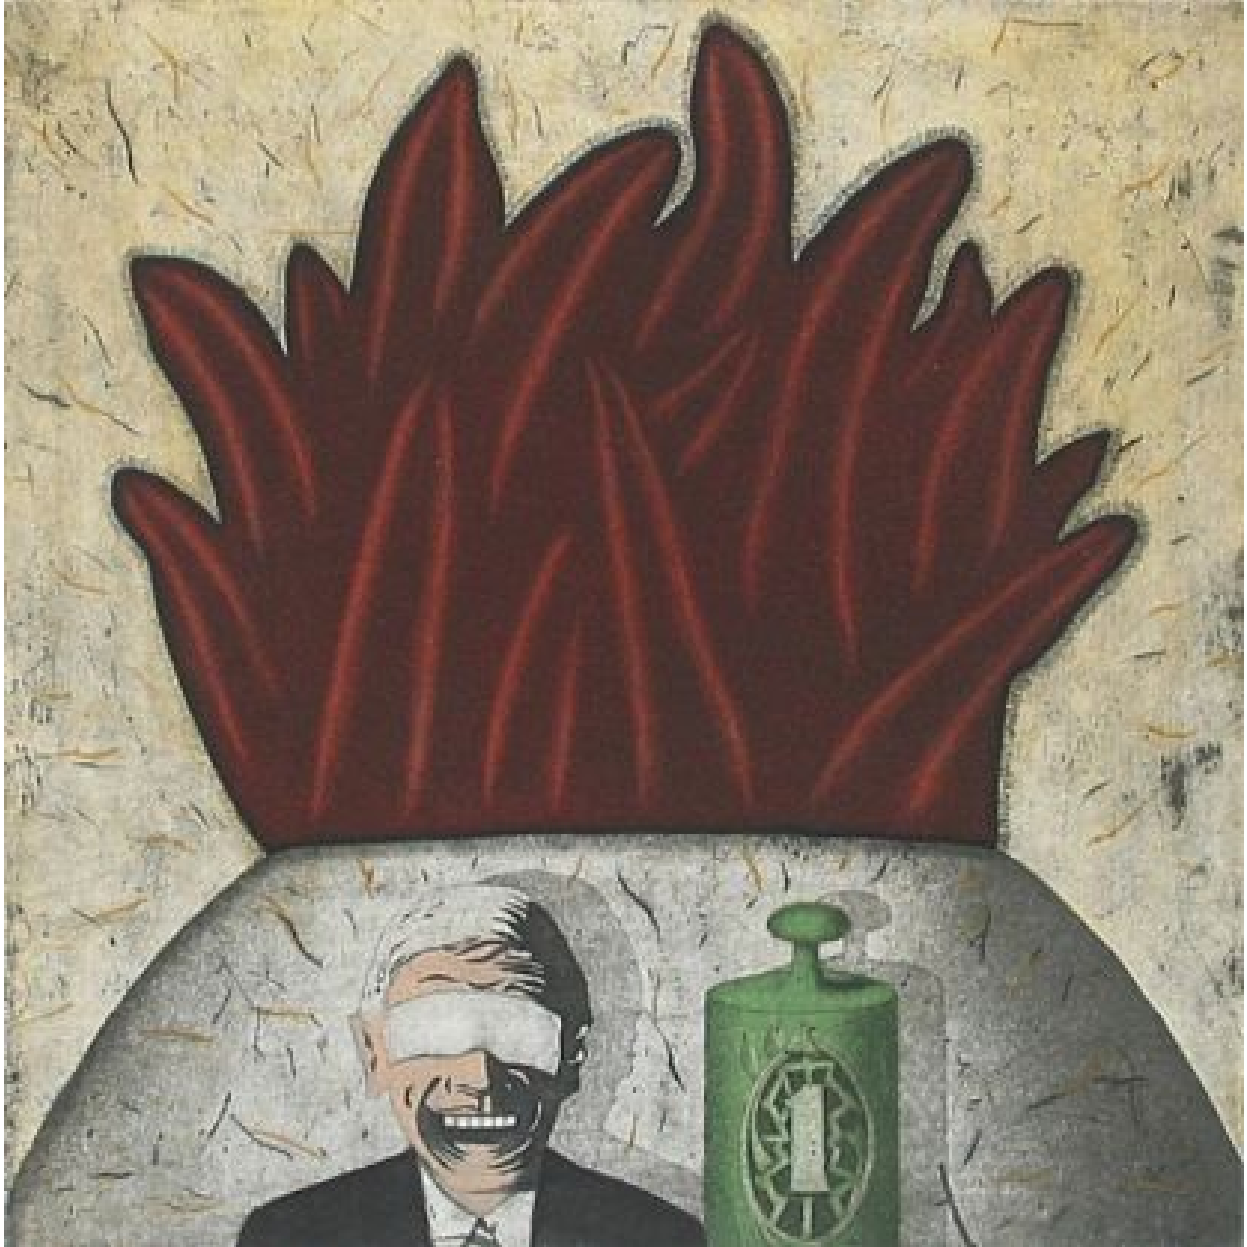

# ROBISCHON

RON FUNDINGSLAND, *ALMIGHTY*  
aquatint / etching, 11 7/8 x 11 7/8 in. (30.2 x 30.2 cm)  
RF078