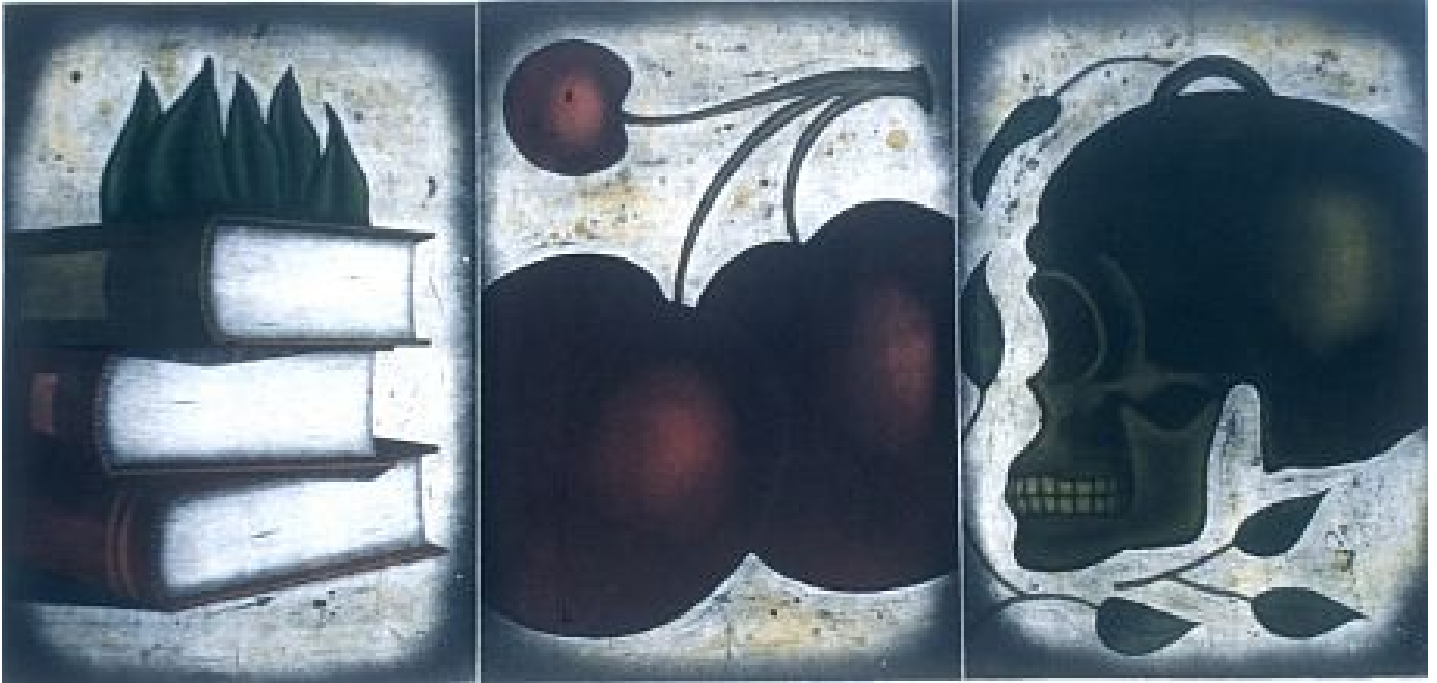

ROBISCHON

RON FUNDINGSLAND, *MYTH AND WISDOM*
aquatint and etching, 17 x 36 in. (43.2 x 91.4 cm)
RF043