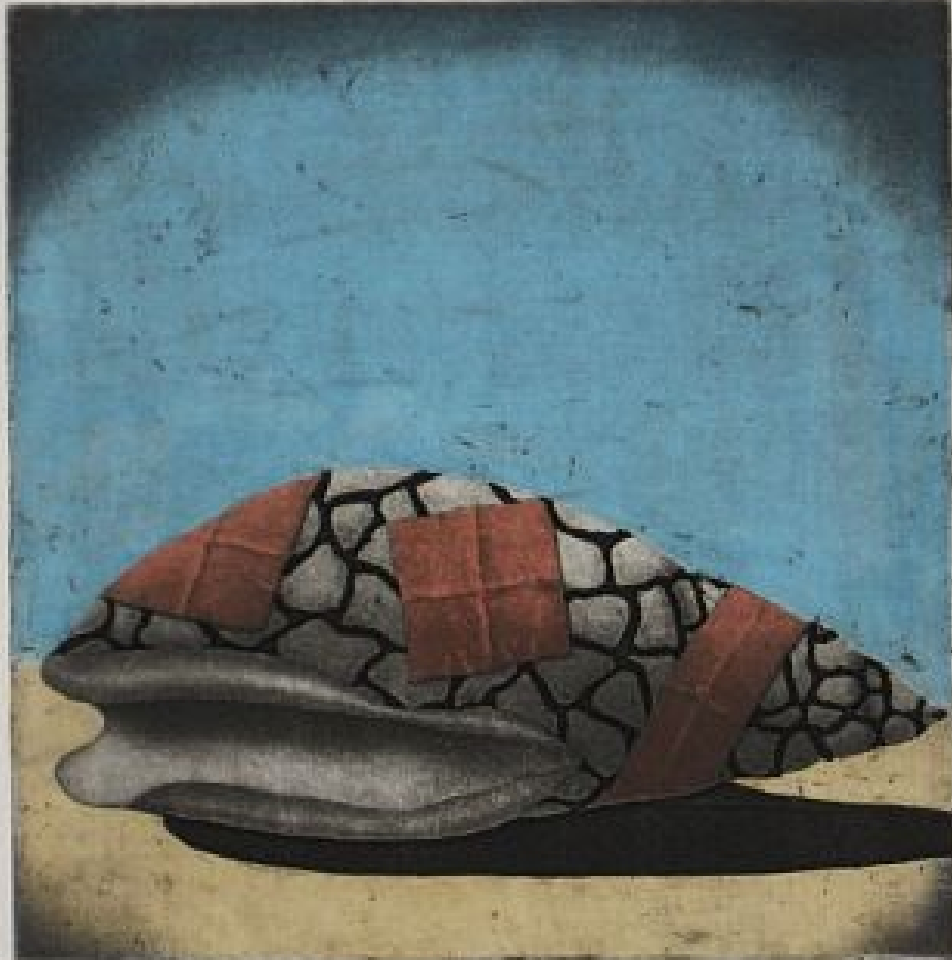

ROBISCHON

RON FUNDINGSLAND, *SANCTUARY*
aquatint / etching / watercolor, 11 7/8 x 11 7/8 in. (30.2 x 30.2 cm)
RF079