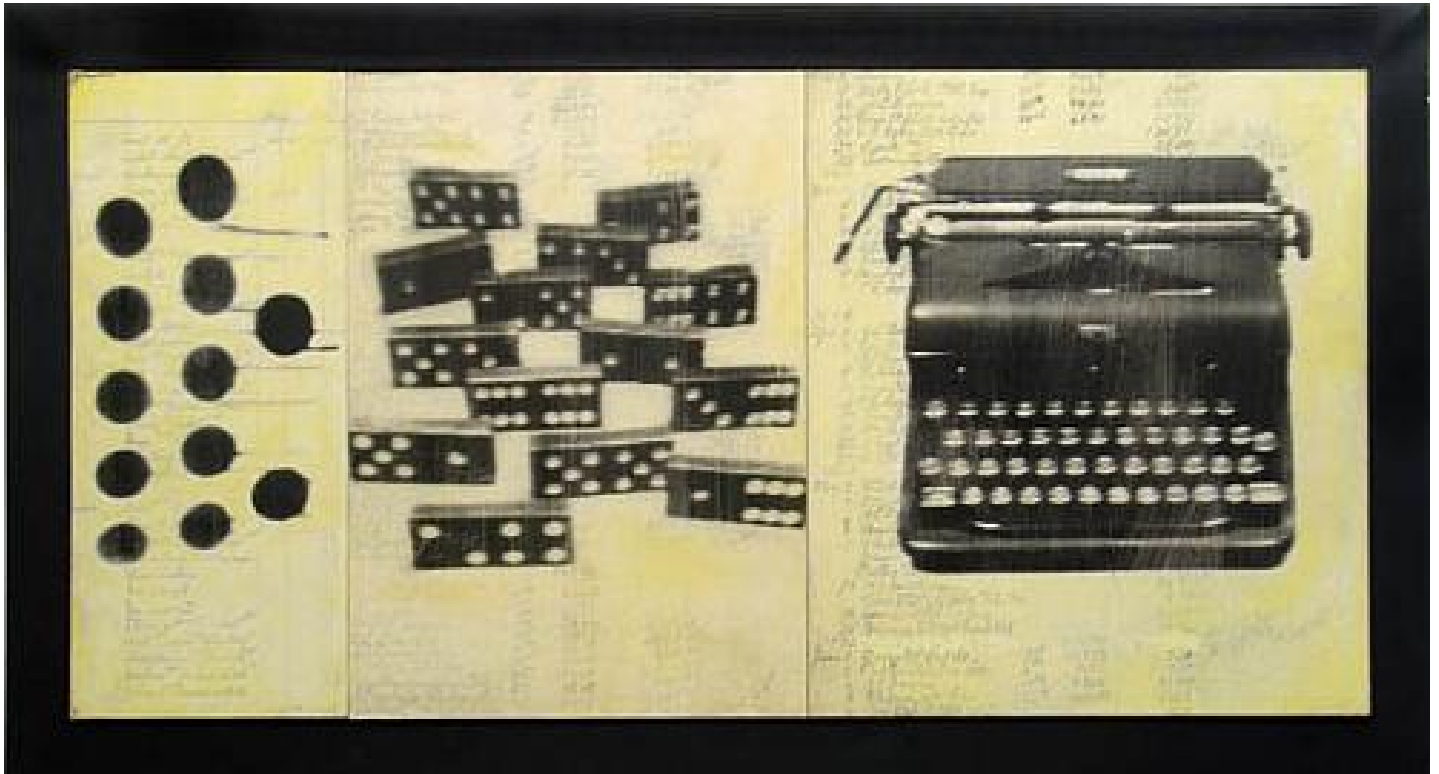

# ROBISCHON

GARY EMRICH, *Bones and Keys*  
photo emulsion transfer on ledger paper on board, 11 1/2 x 23 in. (29.2 x 58.4 cm)  
GE076