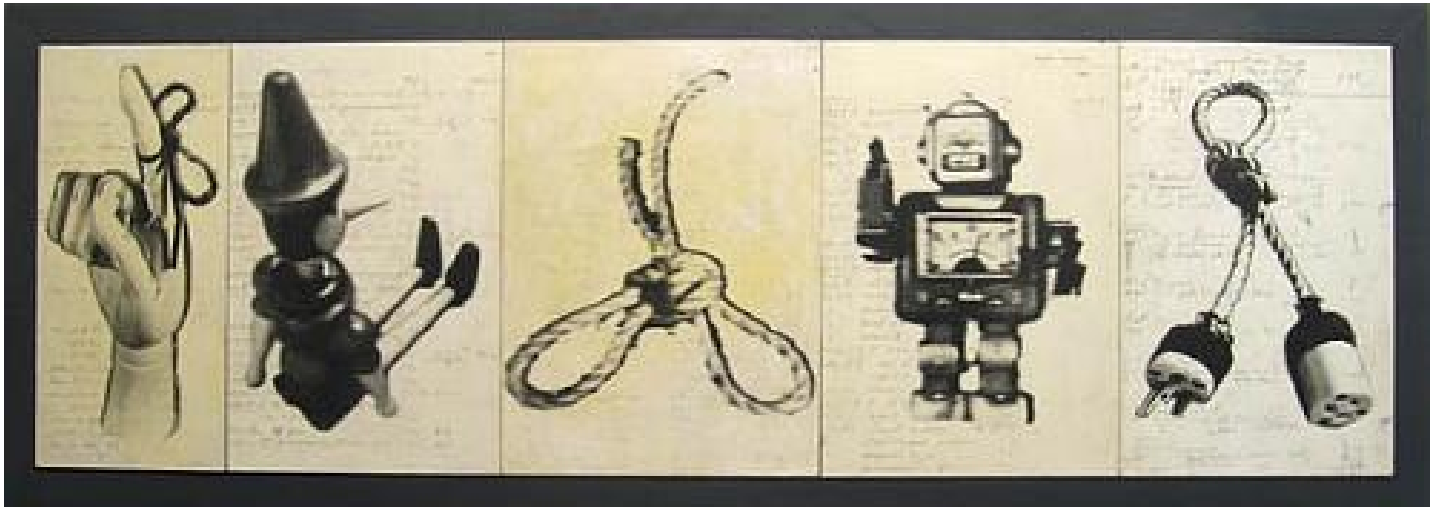

ROBISCHON

GARY EMRICH, *EVOLUTION*

photo emulsion transfer on ledger paper on board, 14 x 38 in. (35.6 x 96.5 cm)

GE137