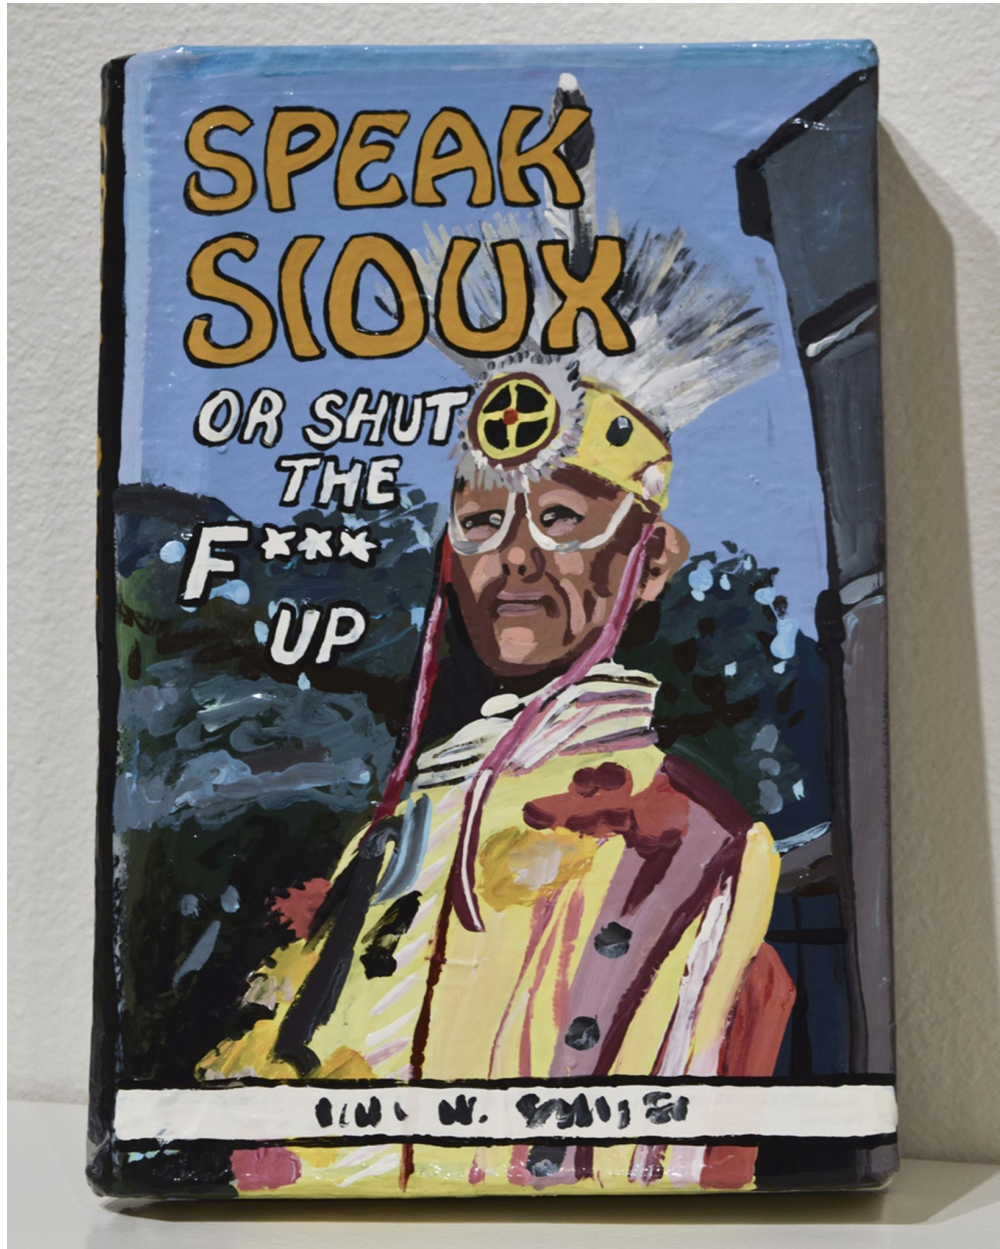

# ROBISCHON

JEAN LOWE, *SPEAK SIOUX*  
enamel on papier mache, 15 1/2 x 11 x 2 3/4 in. (39.4 x 27.9 x 7  
cm)  
JLO041