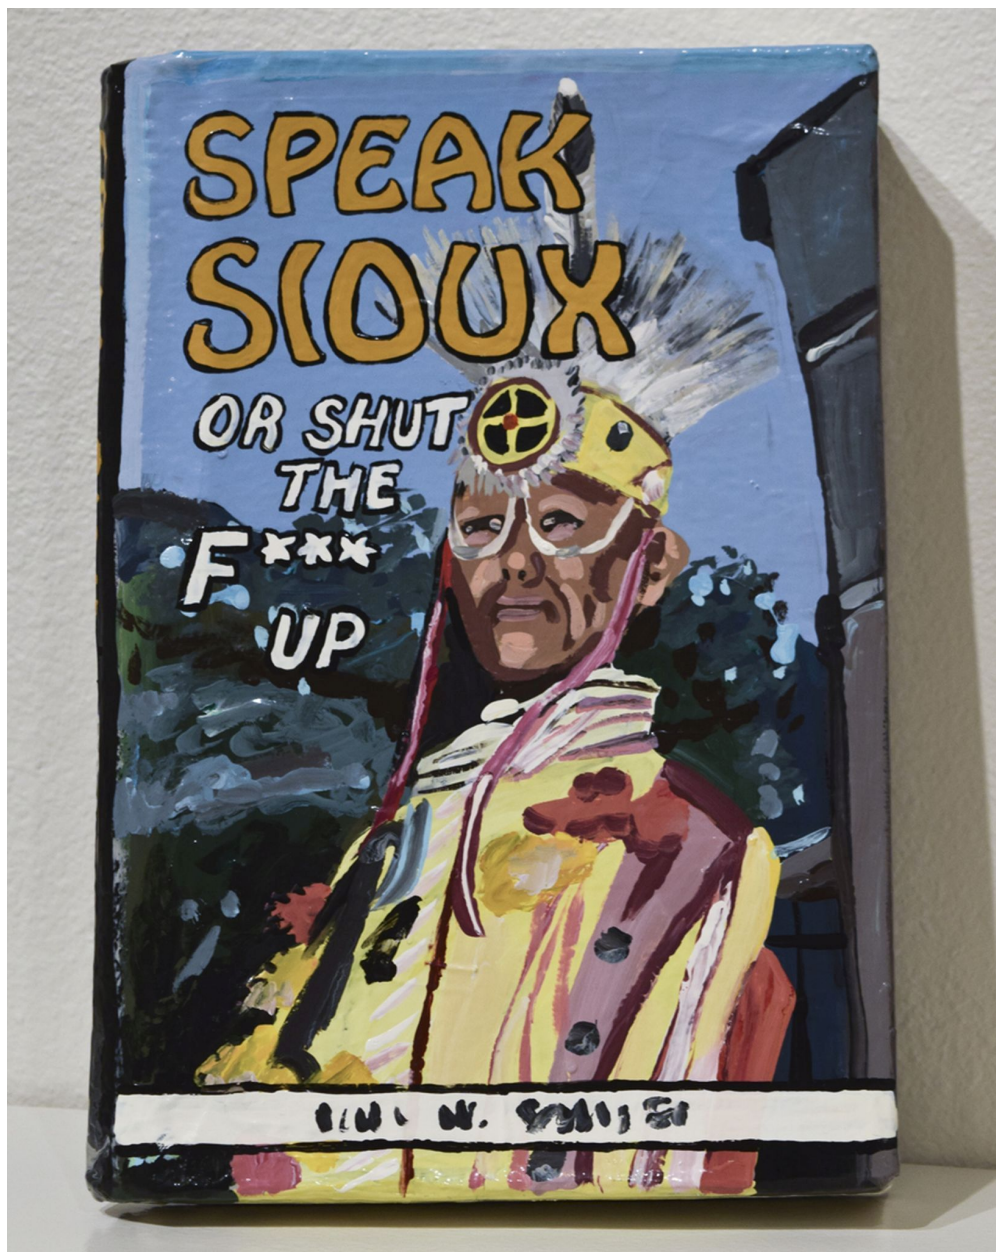

ROBISCHON

JEAN LOWE, *SPEAK SIOUX*
enamel on papier mache, 15 1/2 x 11 x 2 3/4 in. (39.4 x 27.9 x 7
cm)
JLO041